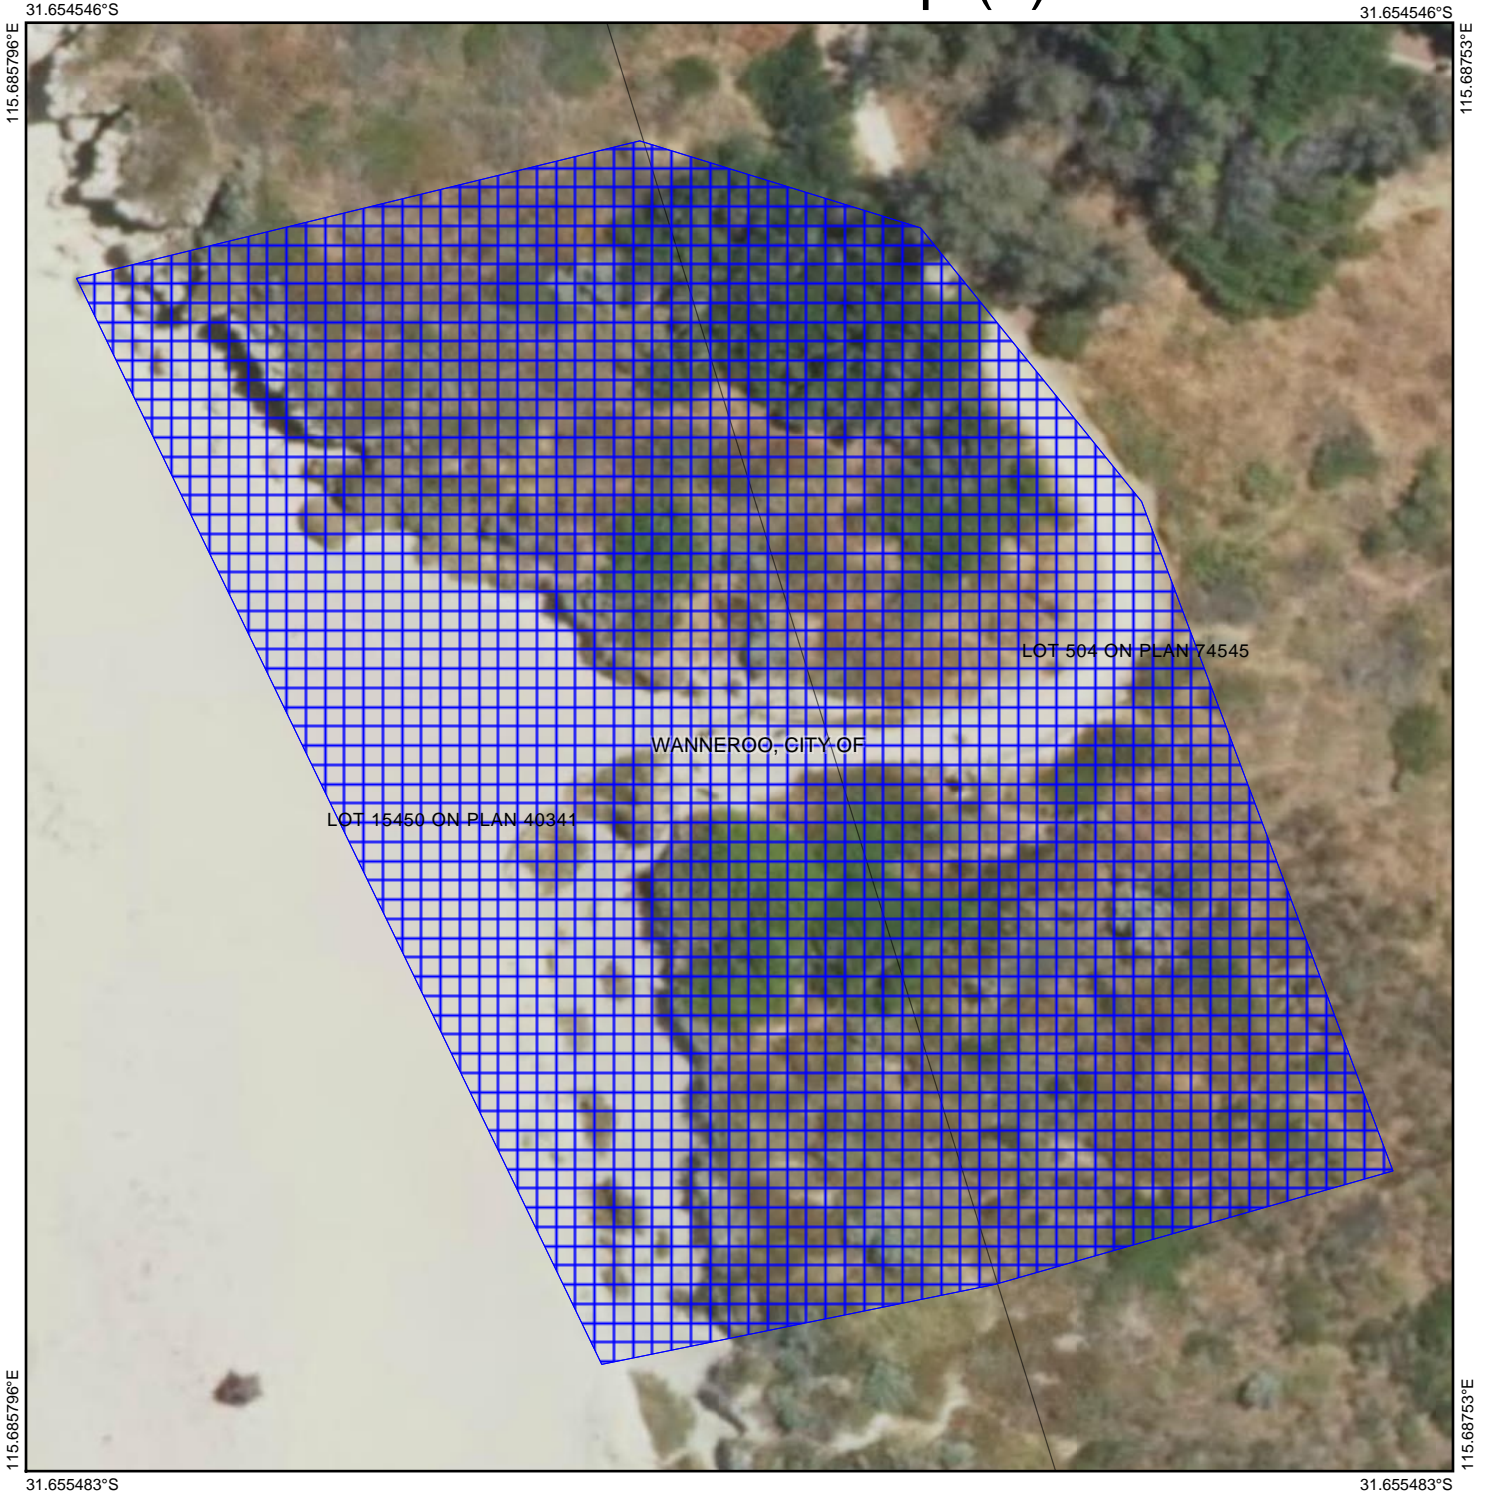

CPS 7633/1 - Map (a)

Legend

-  Cadastre
-  Cadastre (Search)
-  Clearing Instruments Proposals
-  Imagery
-  Roads
-  Local Government Authority

(Approximate when reproduced at A4)

GDA 94 (Lat/Long)

Geocentric Datum of Australia 1994