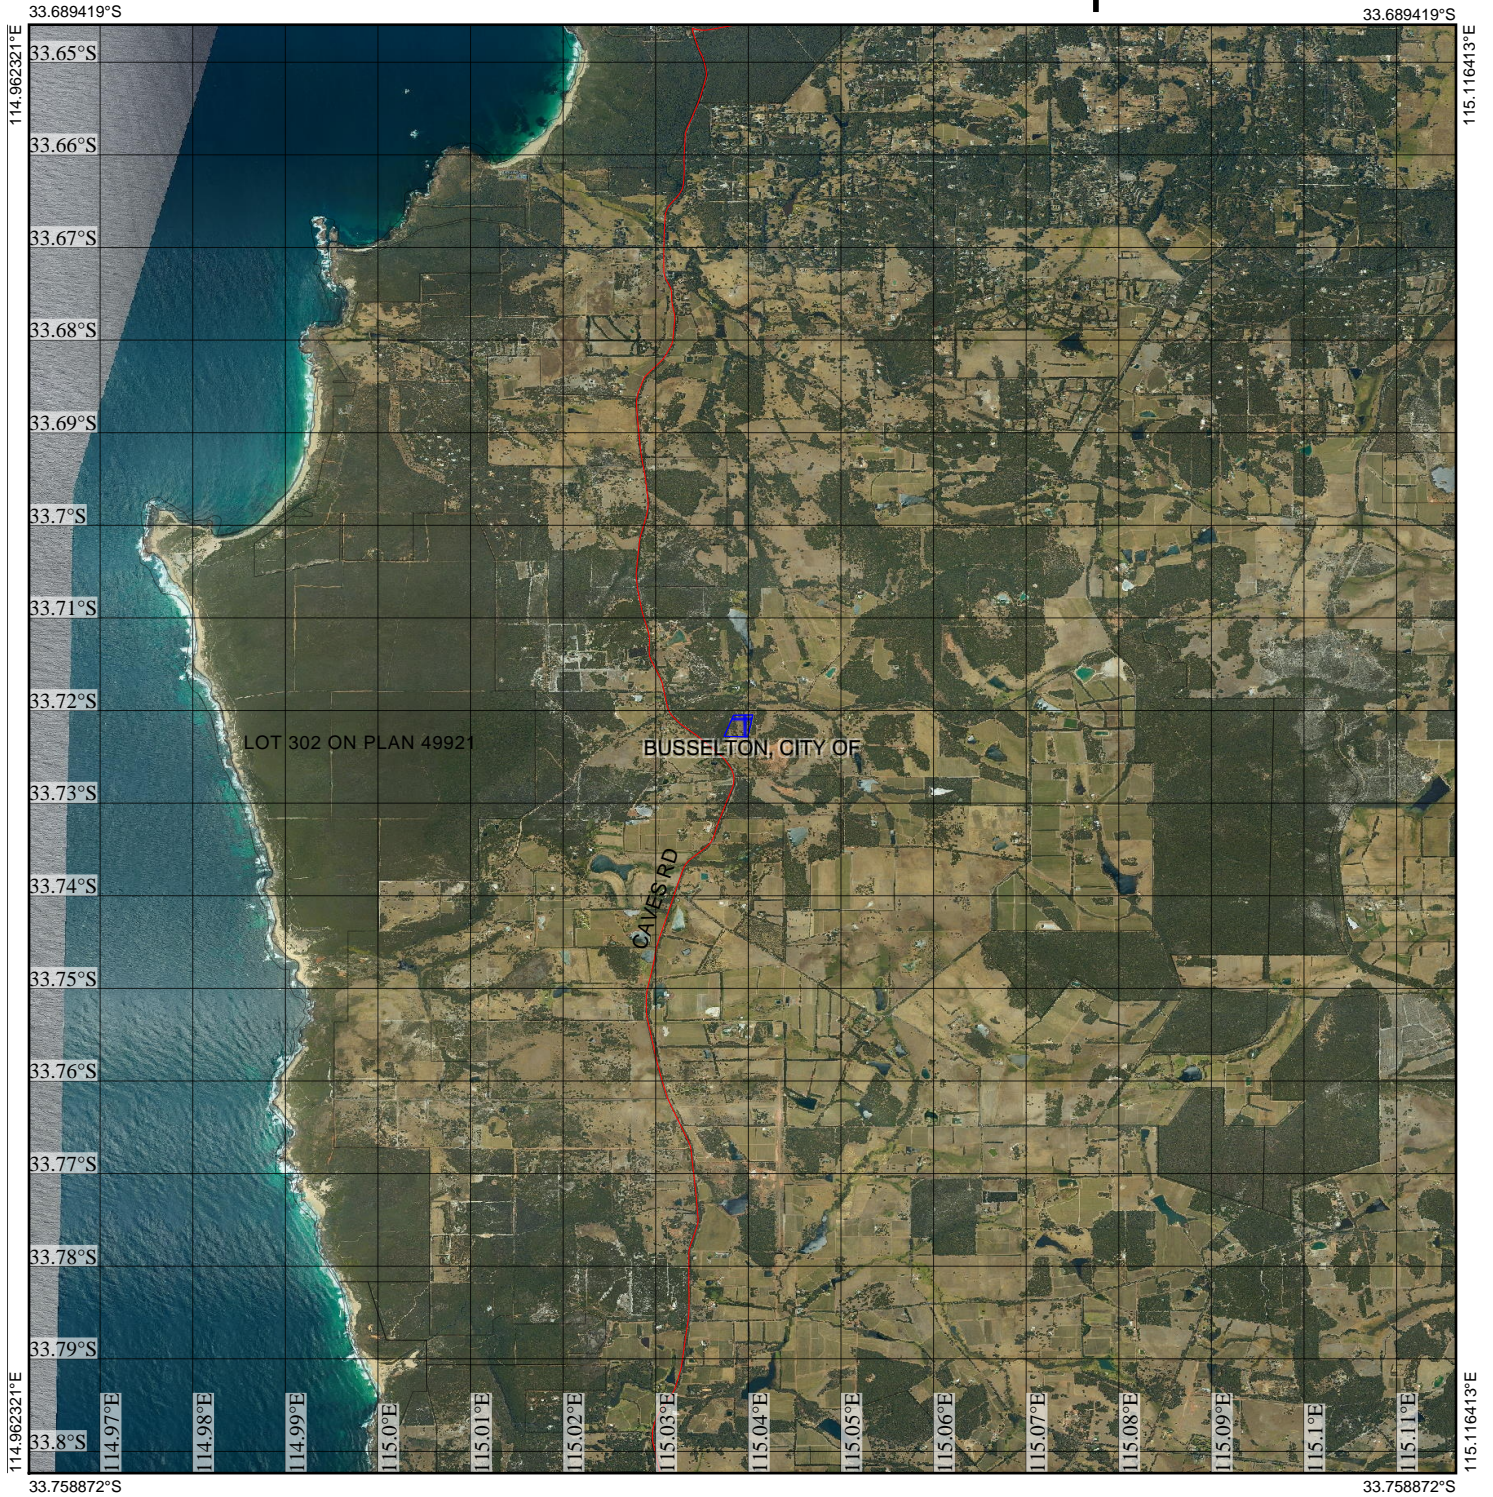

CPS 7644/1 - Context Map

Legend

-  Clearing Instruments Proposals
-  Imagery
-  Local Government Authority

(Approximate when reproduced at A4)

GDA 94 (Lat/Long)

Geocentric Datum of Australia 1994

..... Date

GOVERNMENT OF
WESTERN AUSTRALIA
WA Crown Copyright 2017