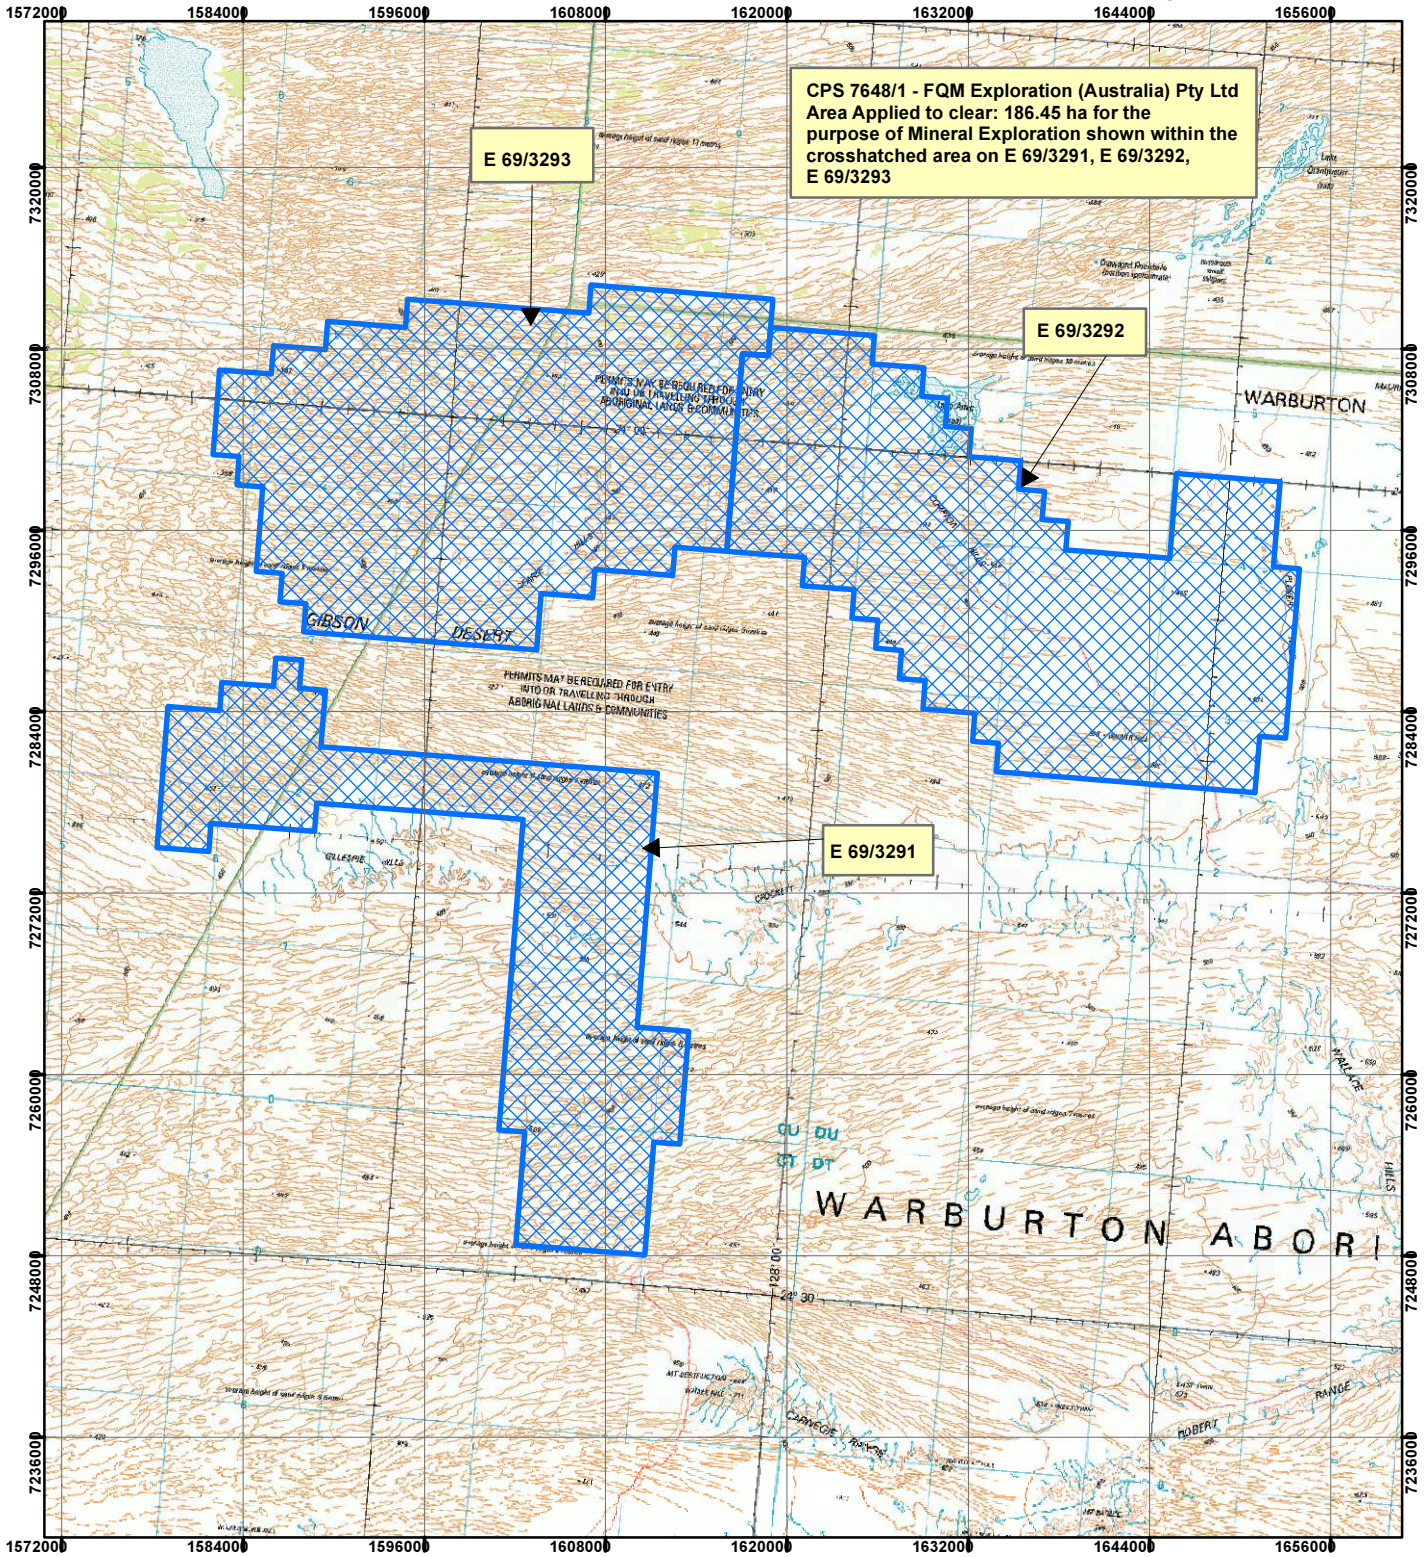

# CPS 7648/1 - FQM Exploration (Australia) Pty Ltd

## Legend

 Clearing Instruments

## Mining Tenements

### FMT\_TENID

 E 69/3291

 E 69/3292

 E 69/3293

Geocentric Datum Australia 1994

Note: the data in this map have not been projected. This may result in geometric distortion or measurement inaccuracies.

..... Date .....