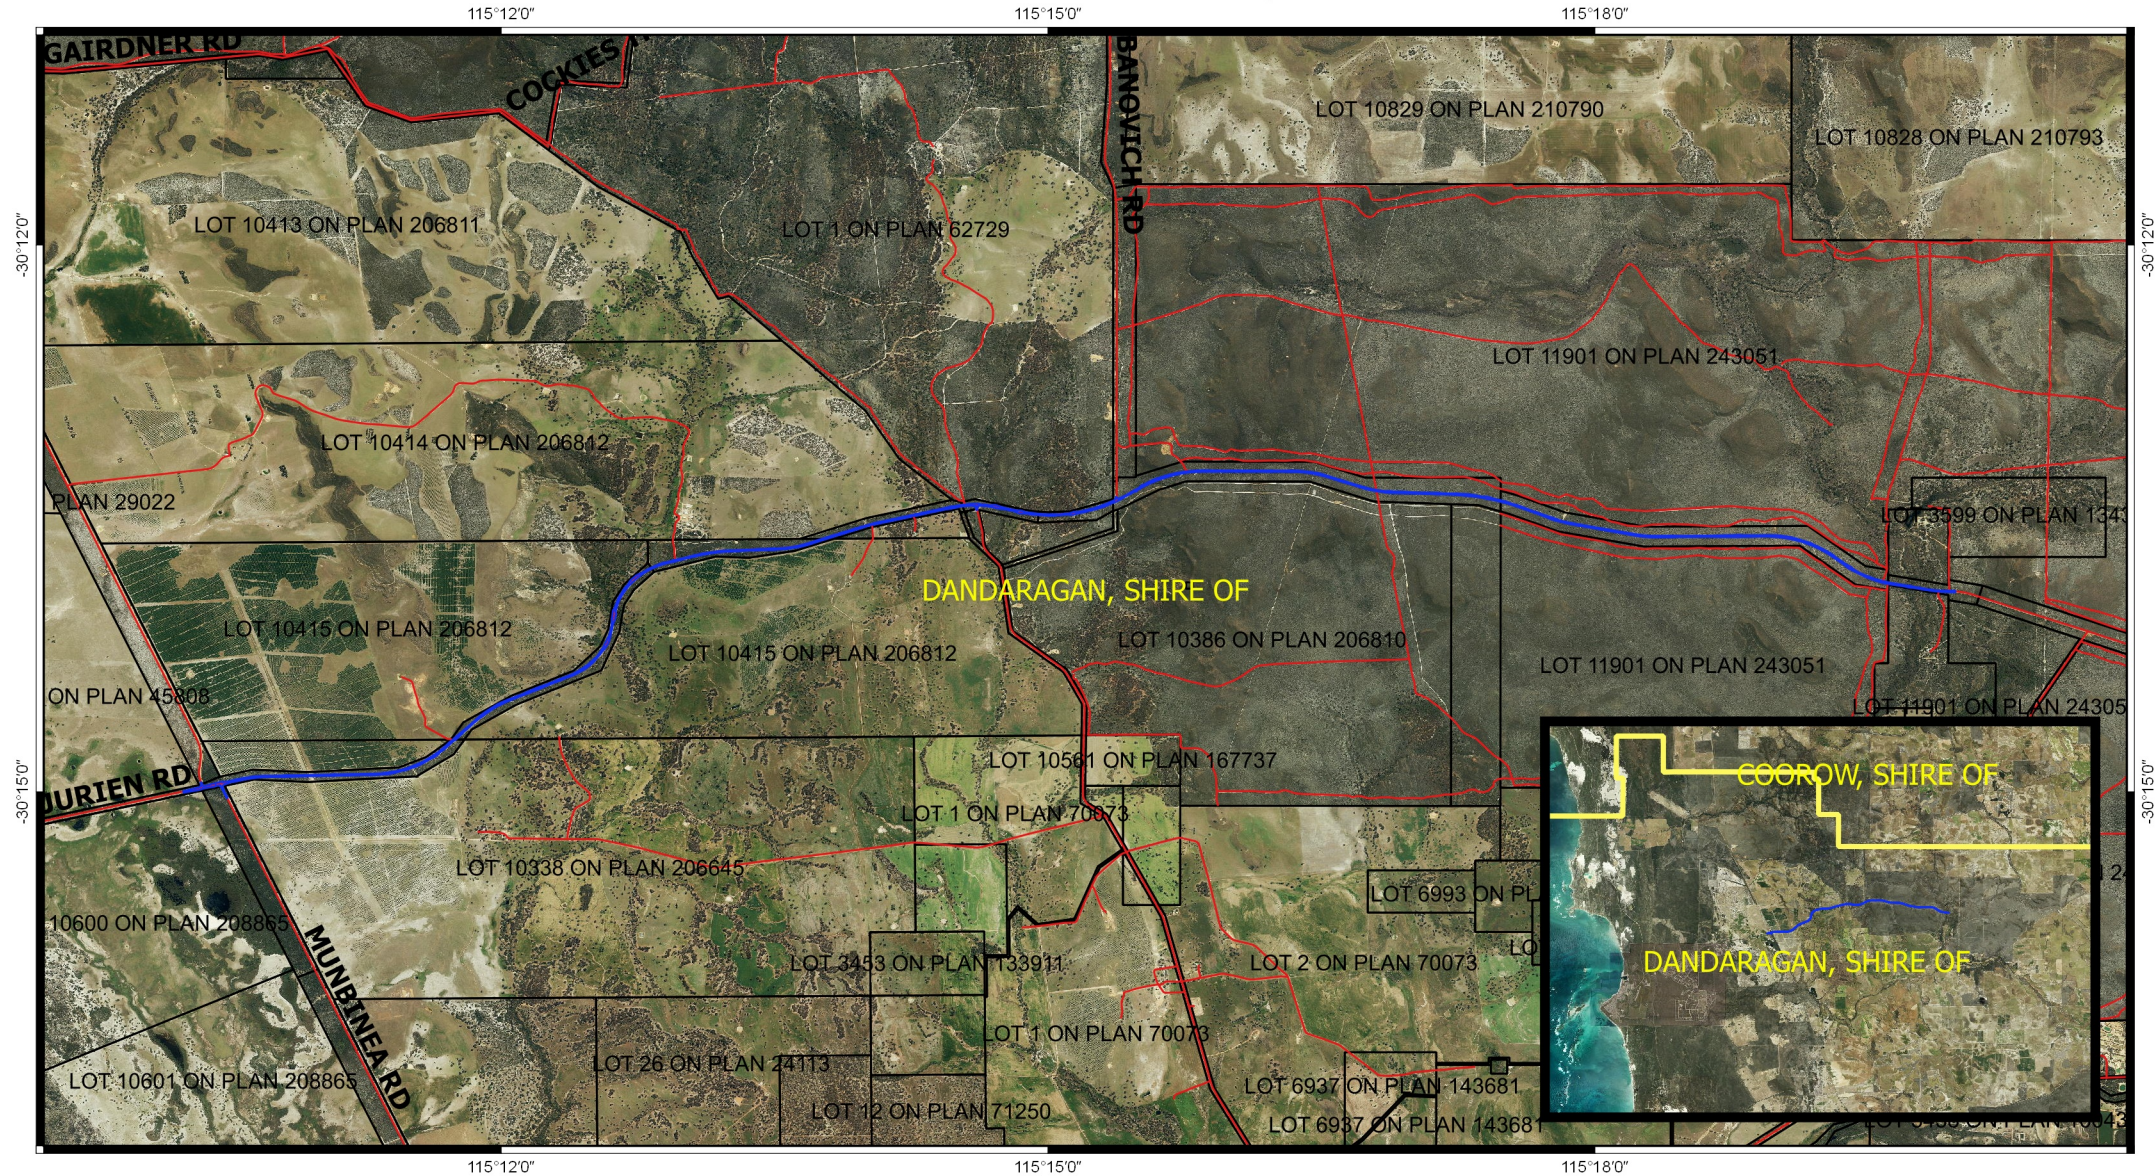

CPS 7662/1 - Map

Legend

-  Areas applied to clear
-  LGA
-  Cadastre
-  Roads
-  Virtual Mosaic (LGATE-V001)

MGA 94
Geocentric Datum of Australia 1994

1:50,989

GOVERNMENT OF
WESTERN AUSTRALIA