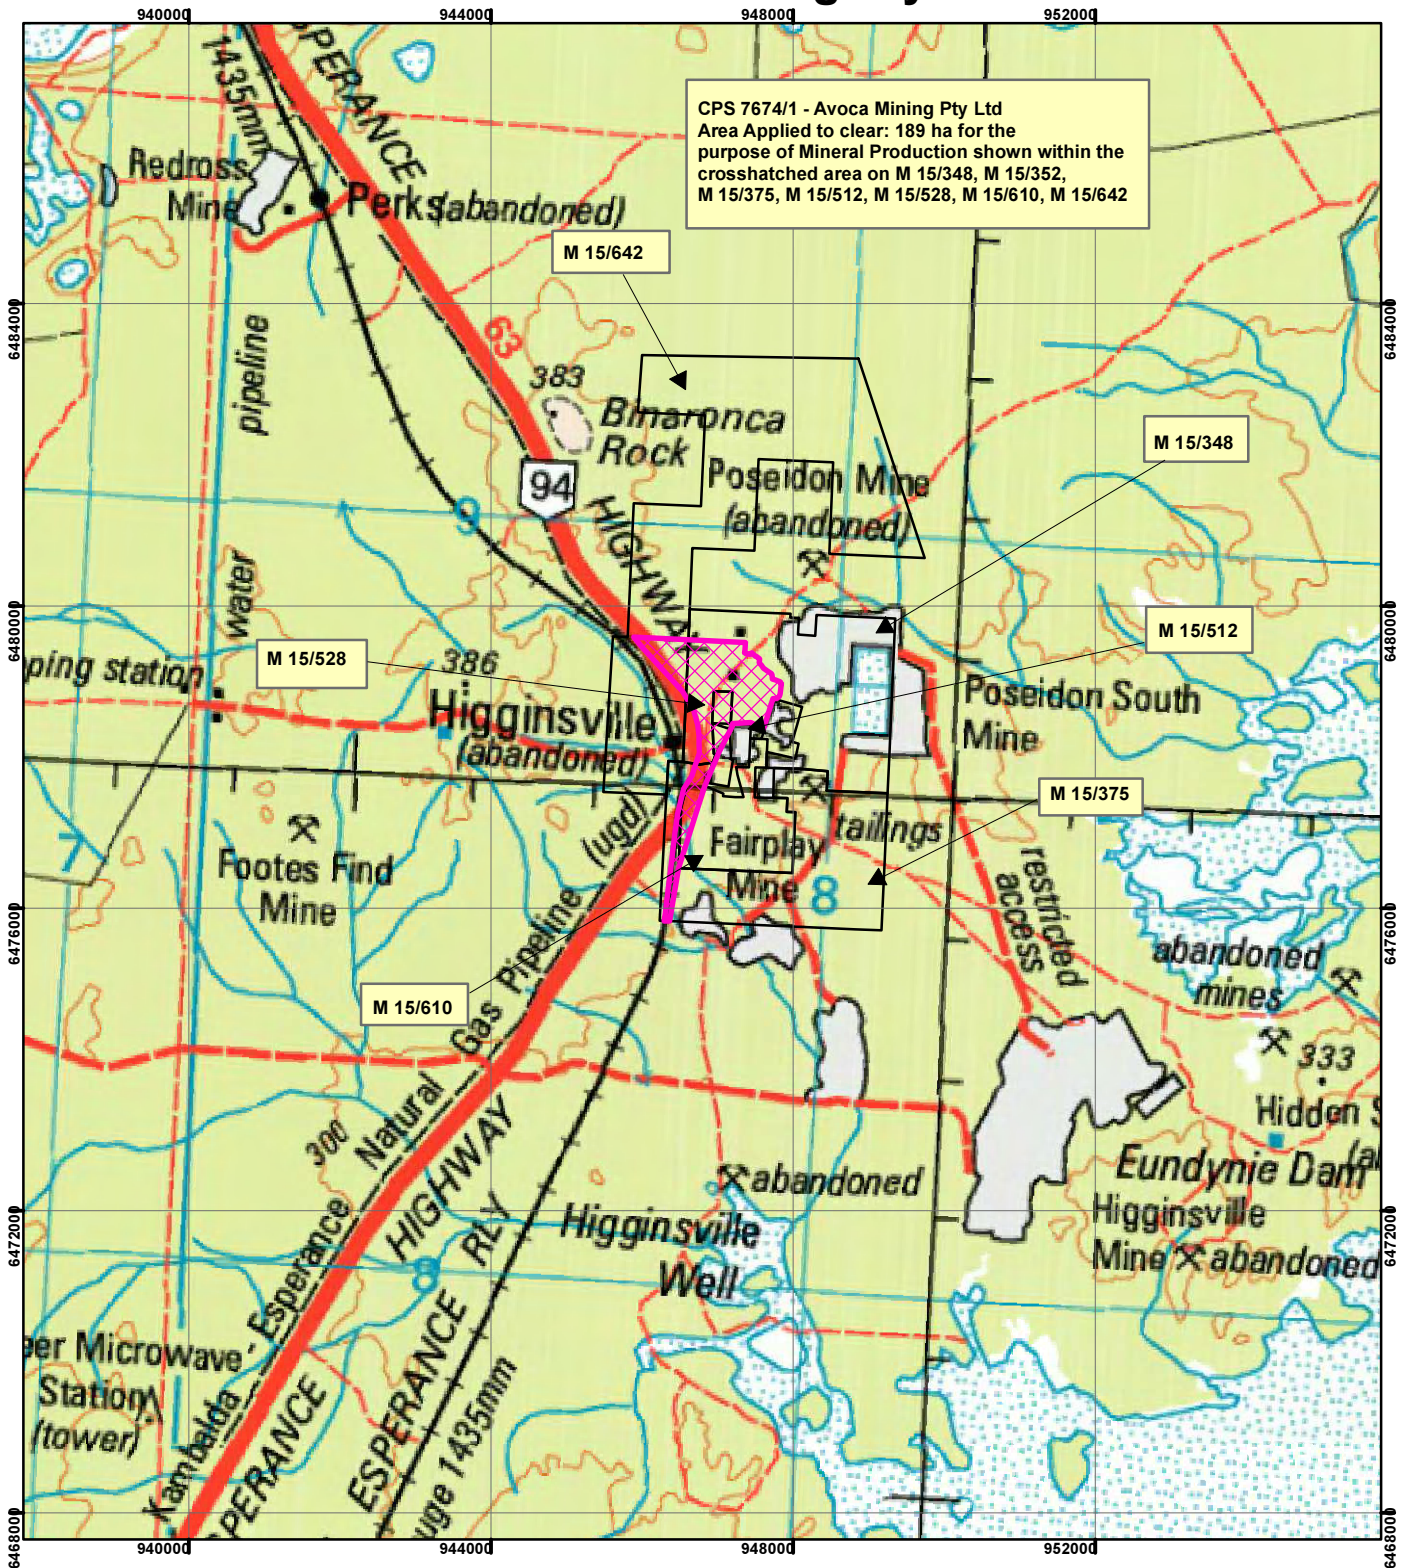

CPS 7674/1 - Avoca Mining Pty Ltd

Legend

Clearing Instruments

Mining Tenements

FMT_TENID

- M 15/348
- M 15/375
- M 15/512
- M 15/528
- M 15/610
- M 15/642

Geocentric Datum Australia 1994

Note: the data in this map have not been projected. This may result in geometric distortion or measurement inaccuracies.

Date

Officer with delegated authority under Section 20 of the Environmental Protection Act 1986

Information derived from this map should be confirmed with the data custodian acknowledged by the agency acronym in the legend.