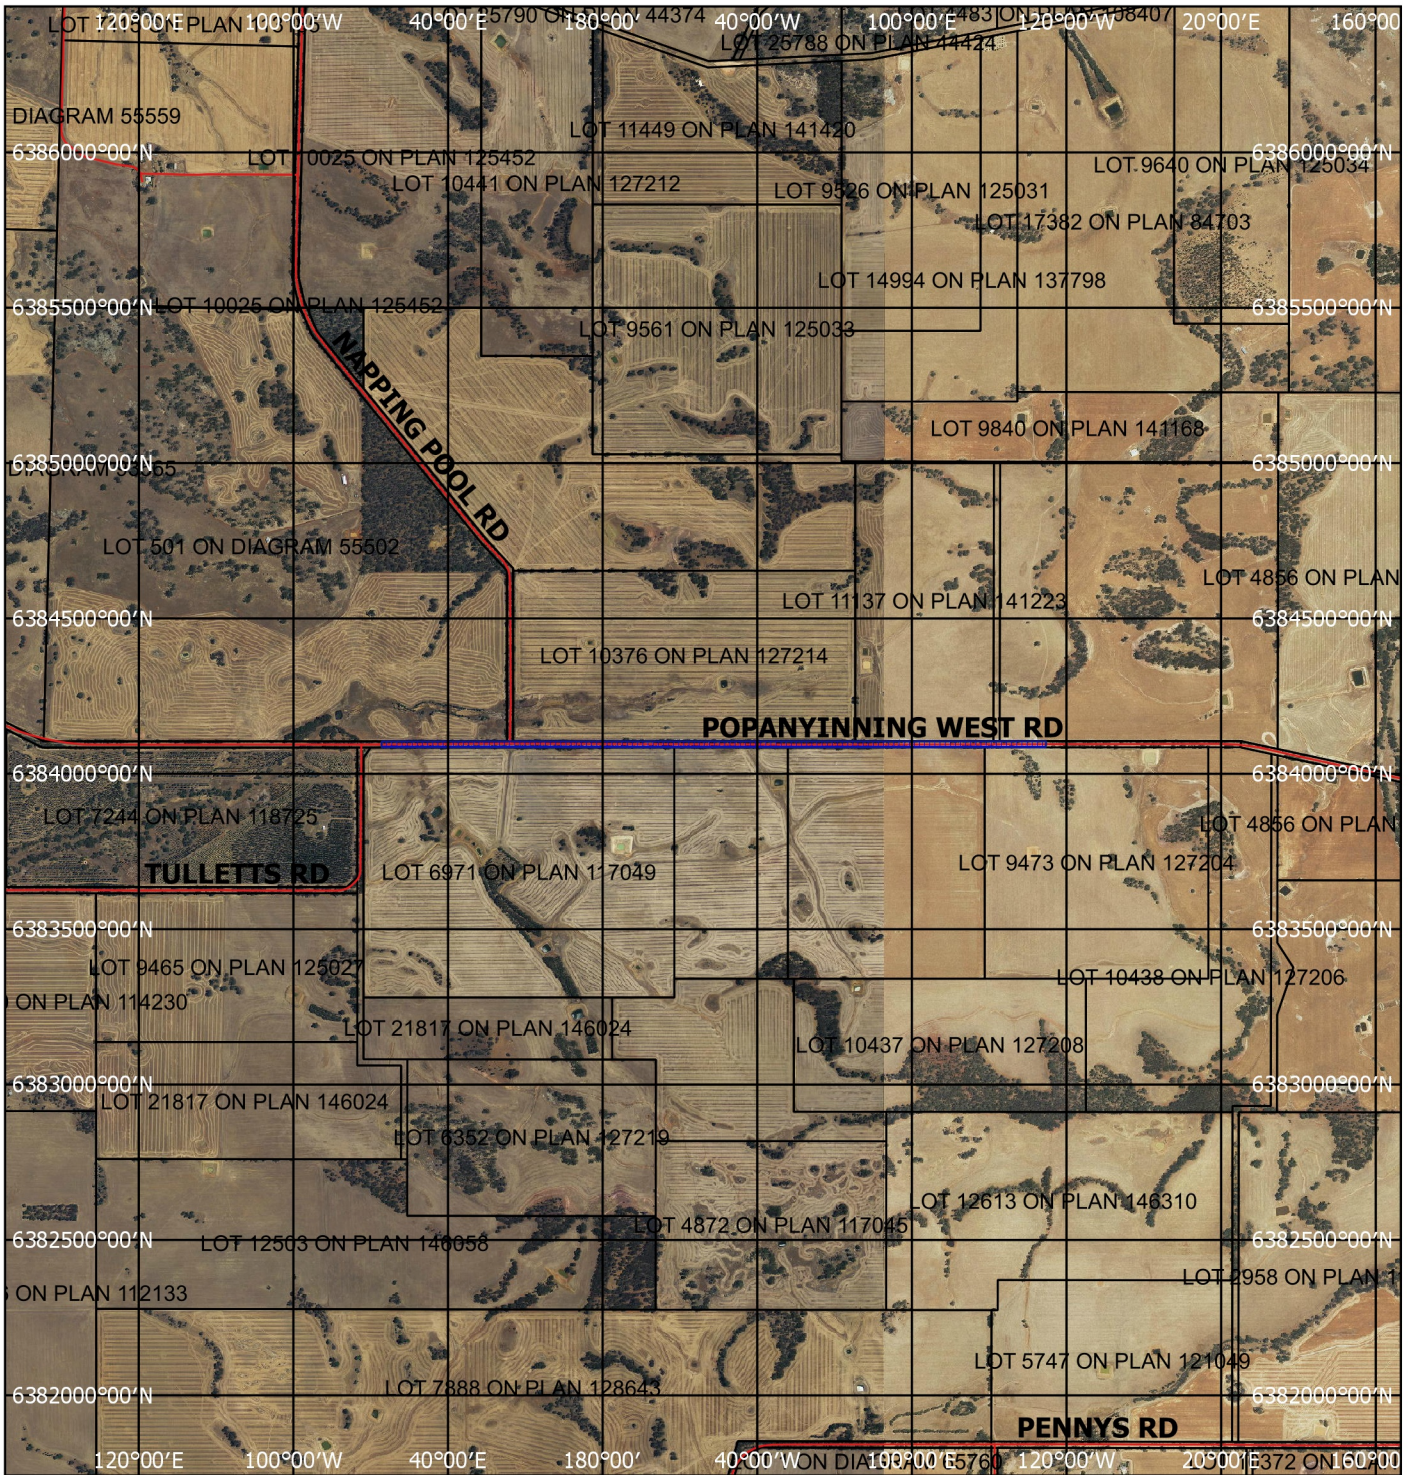

# CPS 7678/1 - Map

<b>Legend</b>	
— Roads	1:29,131
LGA	MGA 94
Cadastre	Geocentric Datum of Australia 1994
Virtual Mosaic (LGATE-V001)	Date..... J Widenbar
Areas approved to clear	Officer with delegated authority under Section 20 of the Environmental Protection Act 1986
	<p>GOVERNMENT OF WESTERN AUSTRALIA</p>