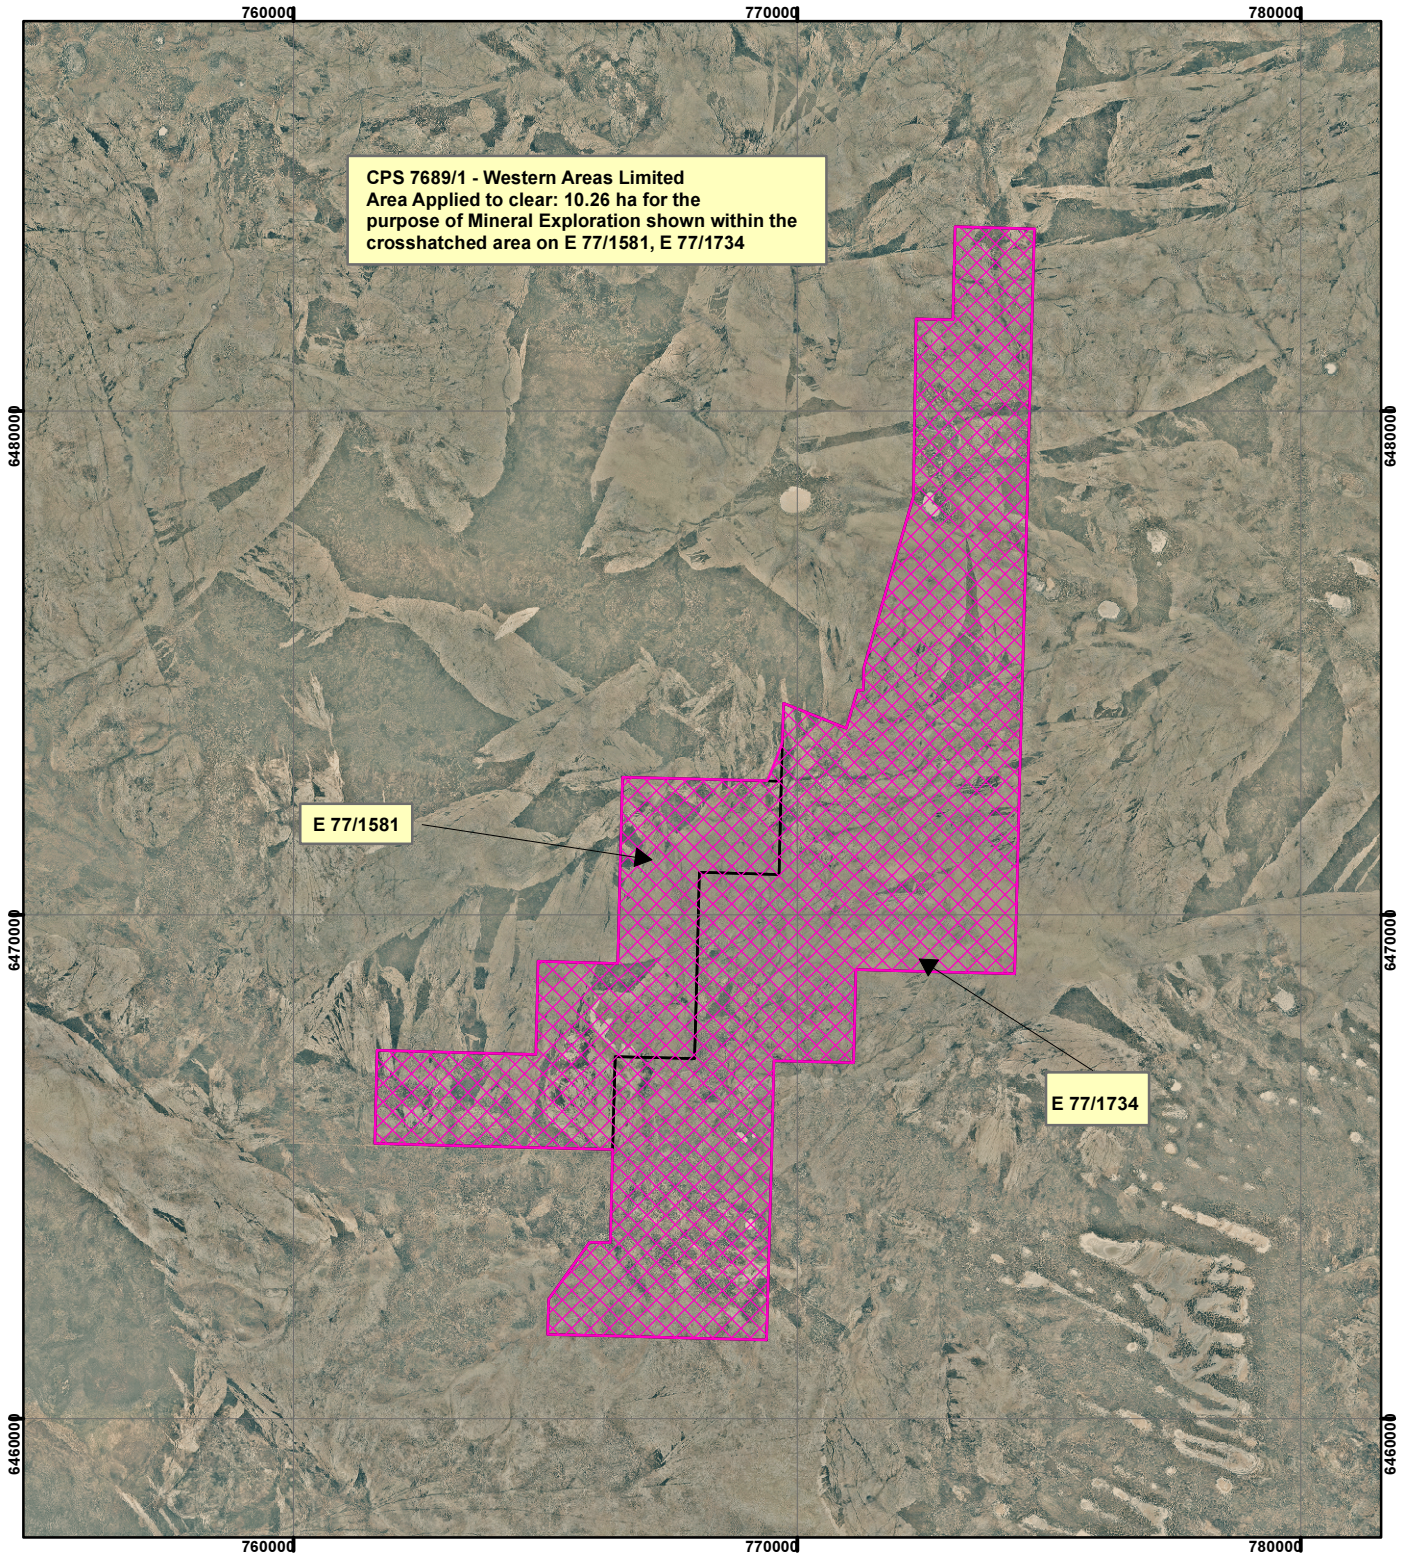

## Legend

 Clearing Instruments

## Mining Tenements

### FMT\_TENID

 E 77/1581

 E 77/1734

Cheritons Find Aerial Mosaic July 2008

Geocentric Datum Australia 1994

*Note: the data in this map have not been projected. This may result in geometric distortion or measurement inaccuracies.*