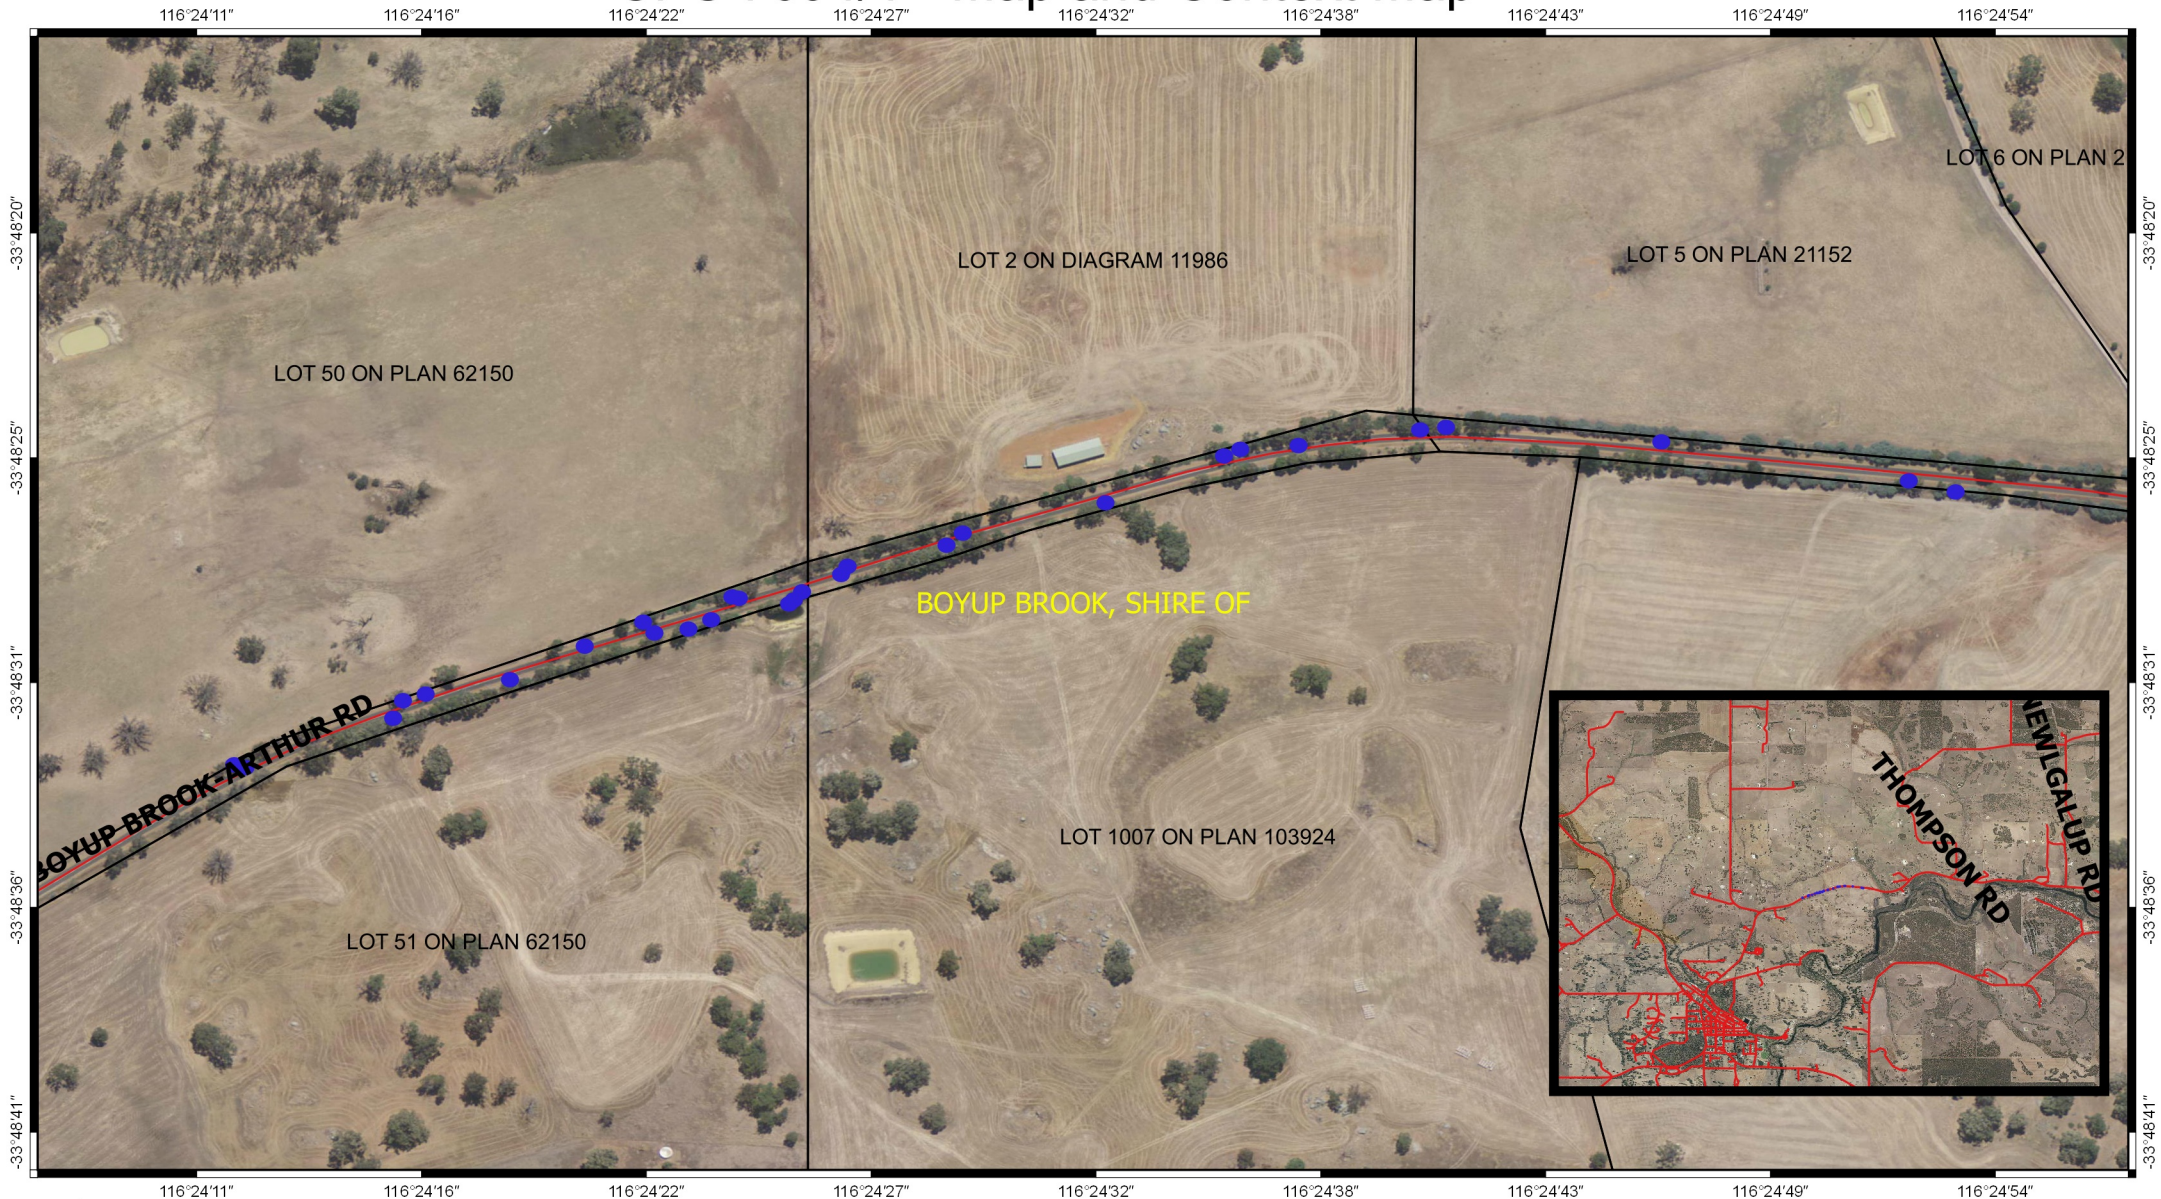

CPS 7694/1 - Map and Context Map

Legend

- Blue square: Areas applied to clear
- Yellow square: LGA
- Red line: Roads
- Black outline: Cadastre

North Arrow
N
MGA 94
Geocentric Datum of Australia 1994
1:3,500