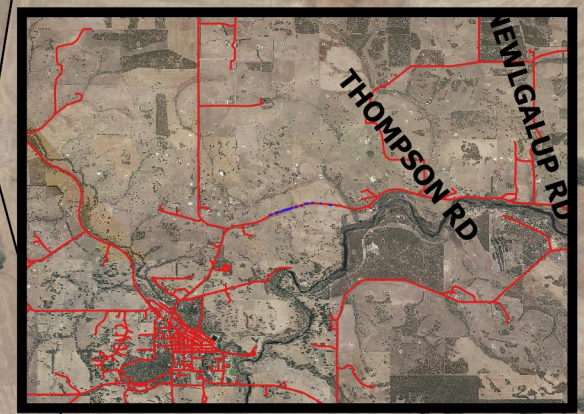

CPS 7694/1 - Map and Context Map

Legend

- Blue square: Areas applied to clear
- Yellow square: LGA
- Red line: Roads
- Black outline: Cadastre

North Arrow
N
MGA 94
Geocentric Datum of Australia 1994
1:3,500