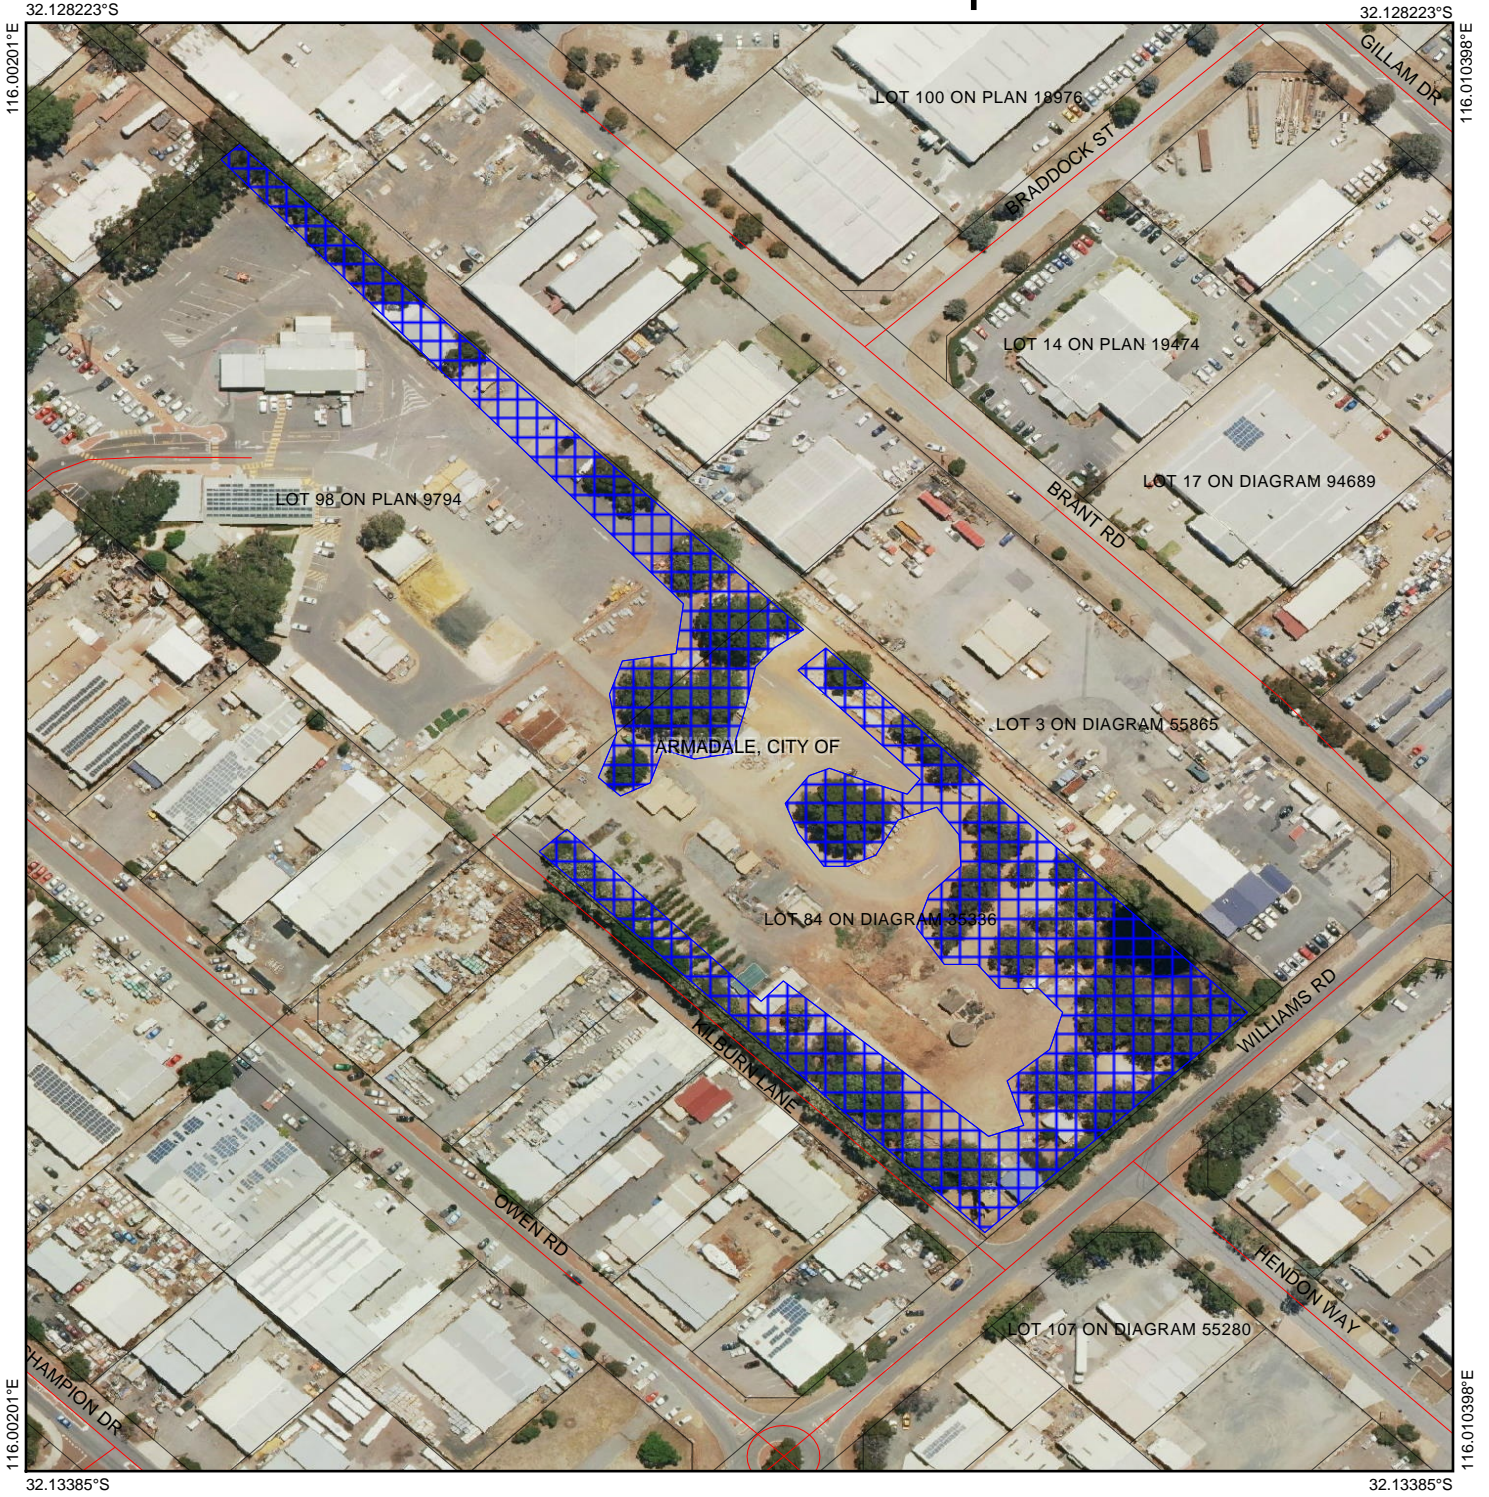

CPS 7706/1 - Map

Legend

-  Clearing Instruments Proposals
-  Roads
-  Imagery
-  Local Government Authority
-  Cadastre

(Approximate when reproduced at A4)

GDA 94 (Lat/Long)

Geocentric Datum of Australia 1994