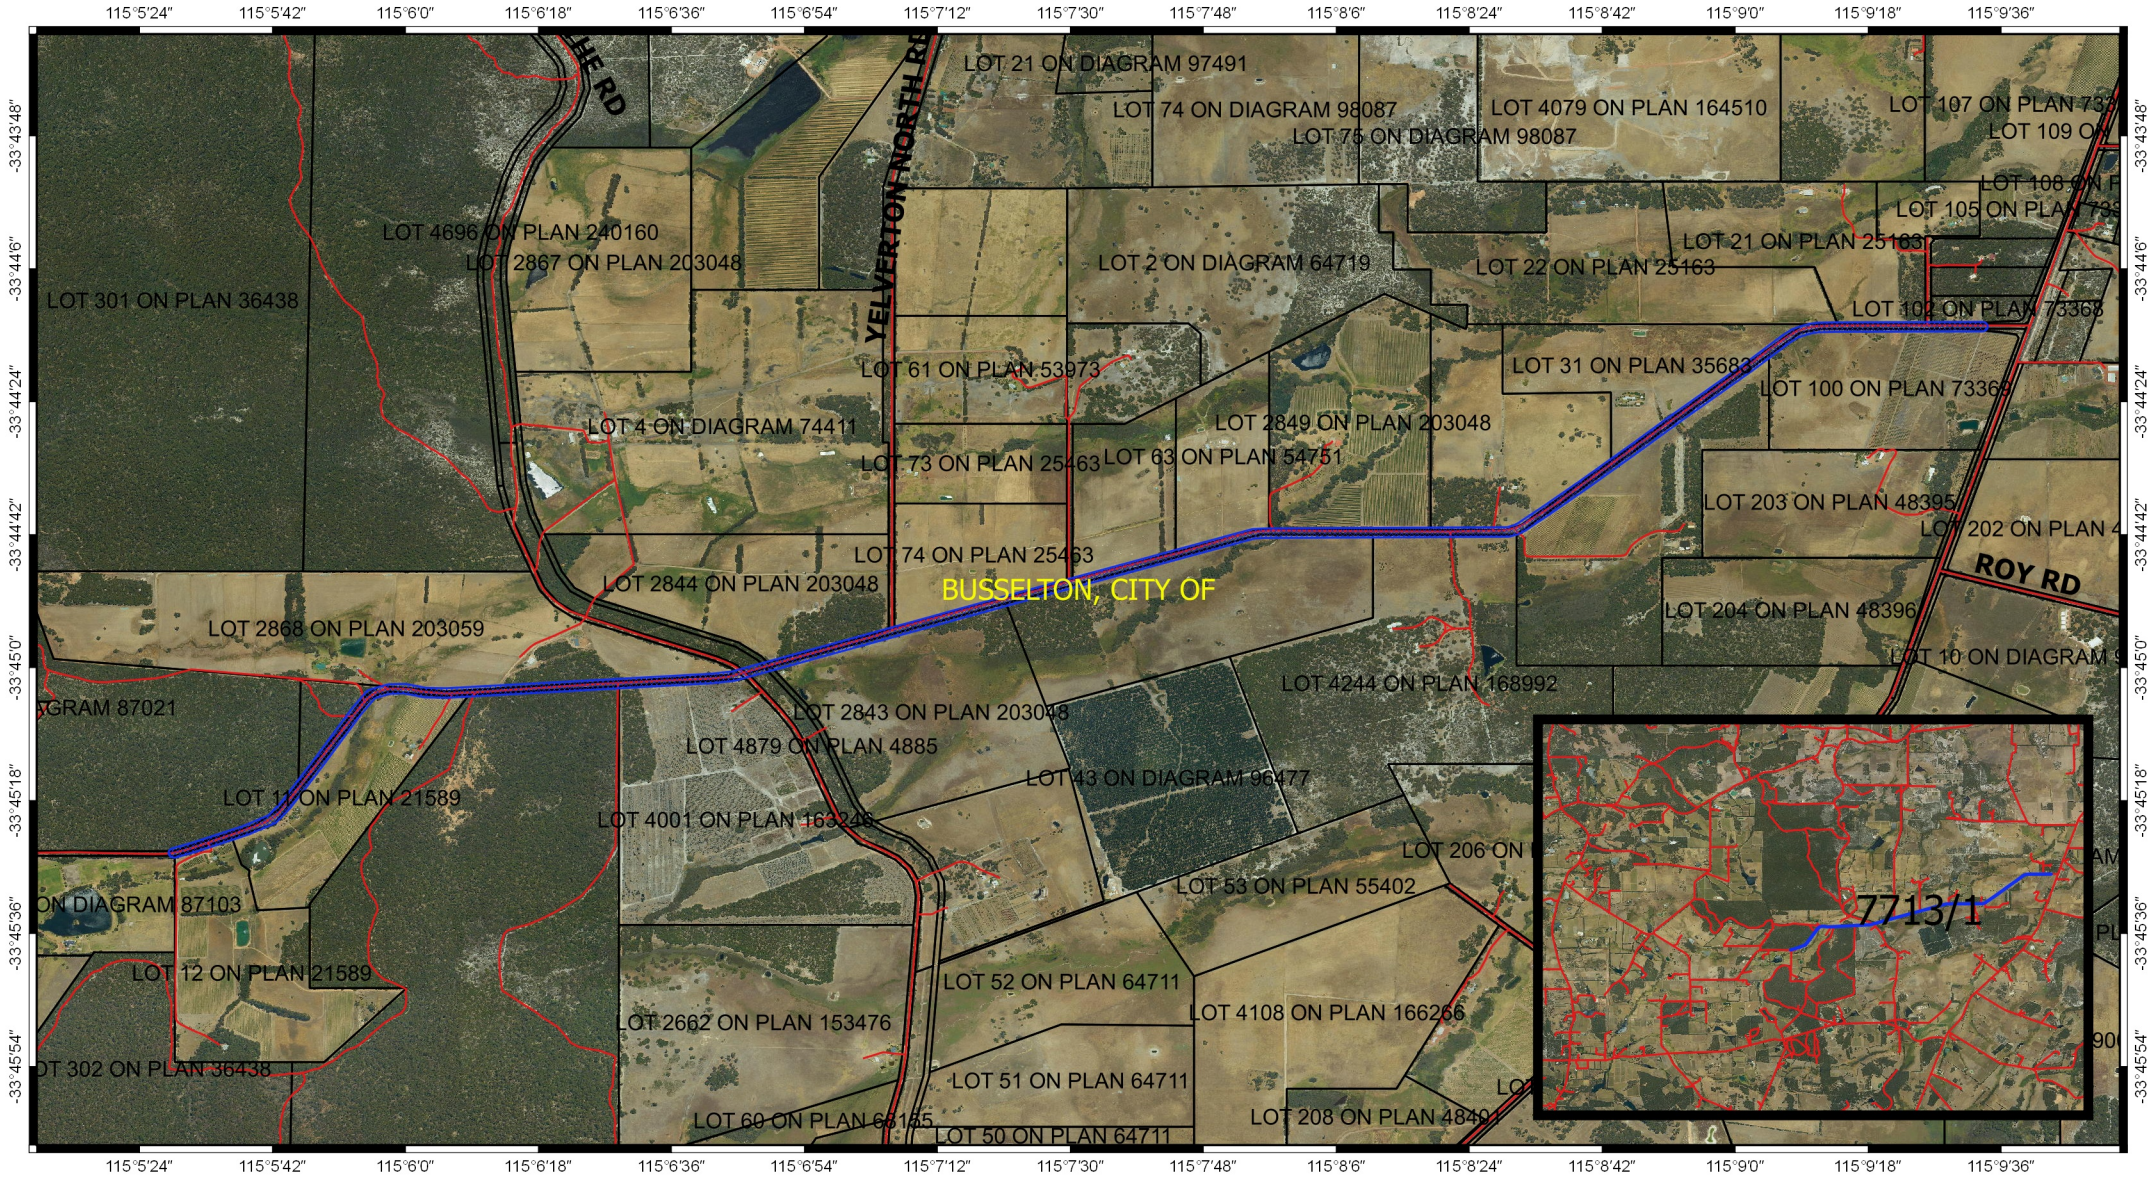

CPS 7713/1 - Map and Context Map

Legend

Virtual Mosaic (LGATE-V001)

MGA 94
Geocentric Datum of Australia 1994

1:19,748

GOVERNMENT OF
WESTERN AUSTRALIA