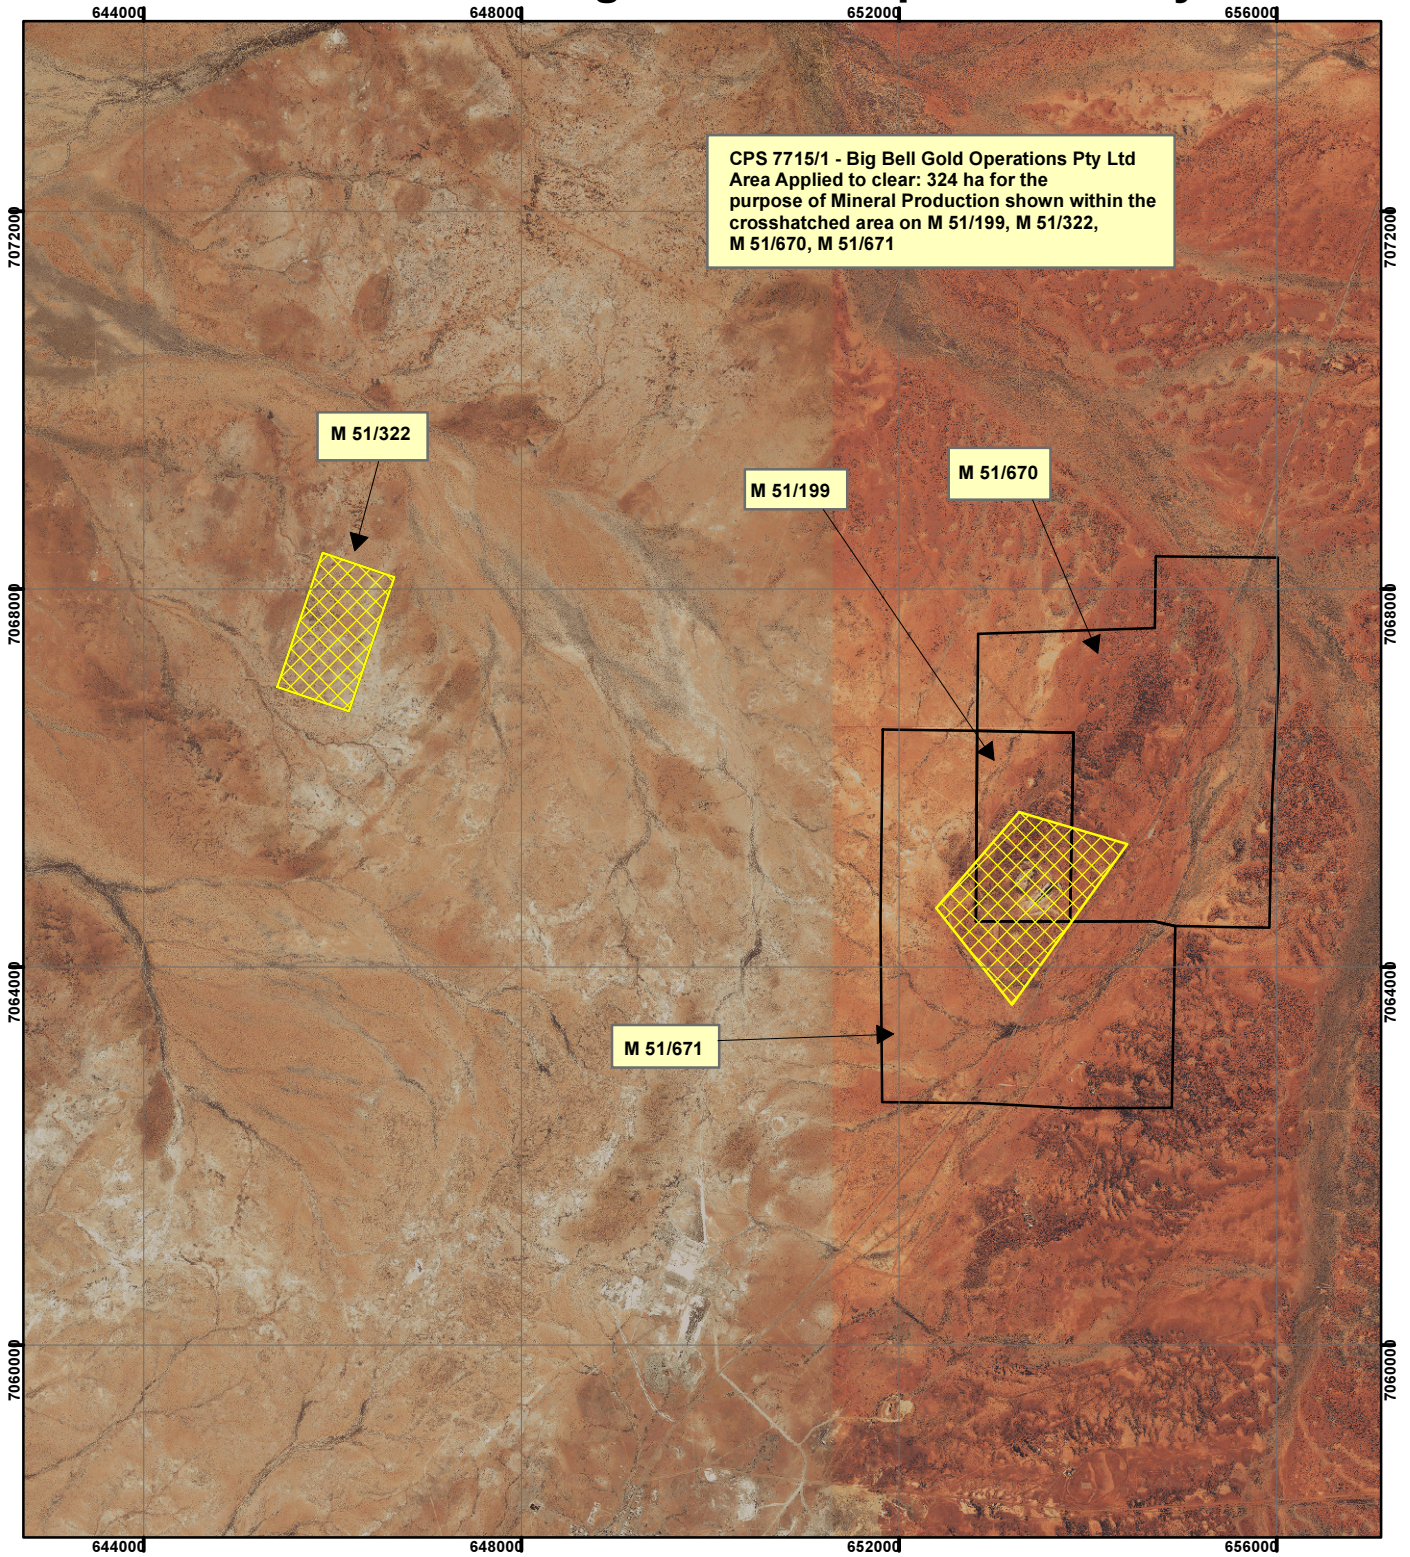

CPS 7715/1 - Big Bell Gold Operations Pty Ltd

Legend

 Clearing Instruments

Mining Tenements

FMT_TENID

-  M 51/199
-  M 51/322
-  M 51/670
-  M 51/671

Geocentric Datum Australia 1994

Note: the data in this map have not been projected. This may result in geometric distortion or measurement inaccuracies.

..... Date

Officer with delegated authority under Section 20 of the Environmental Protection Act 1986

Information derived from this map should be confirmed with the data custodian acknowledged by the agency acronym in the legend.