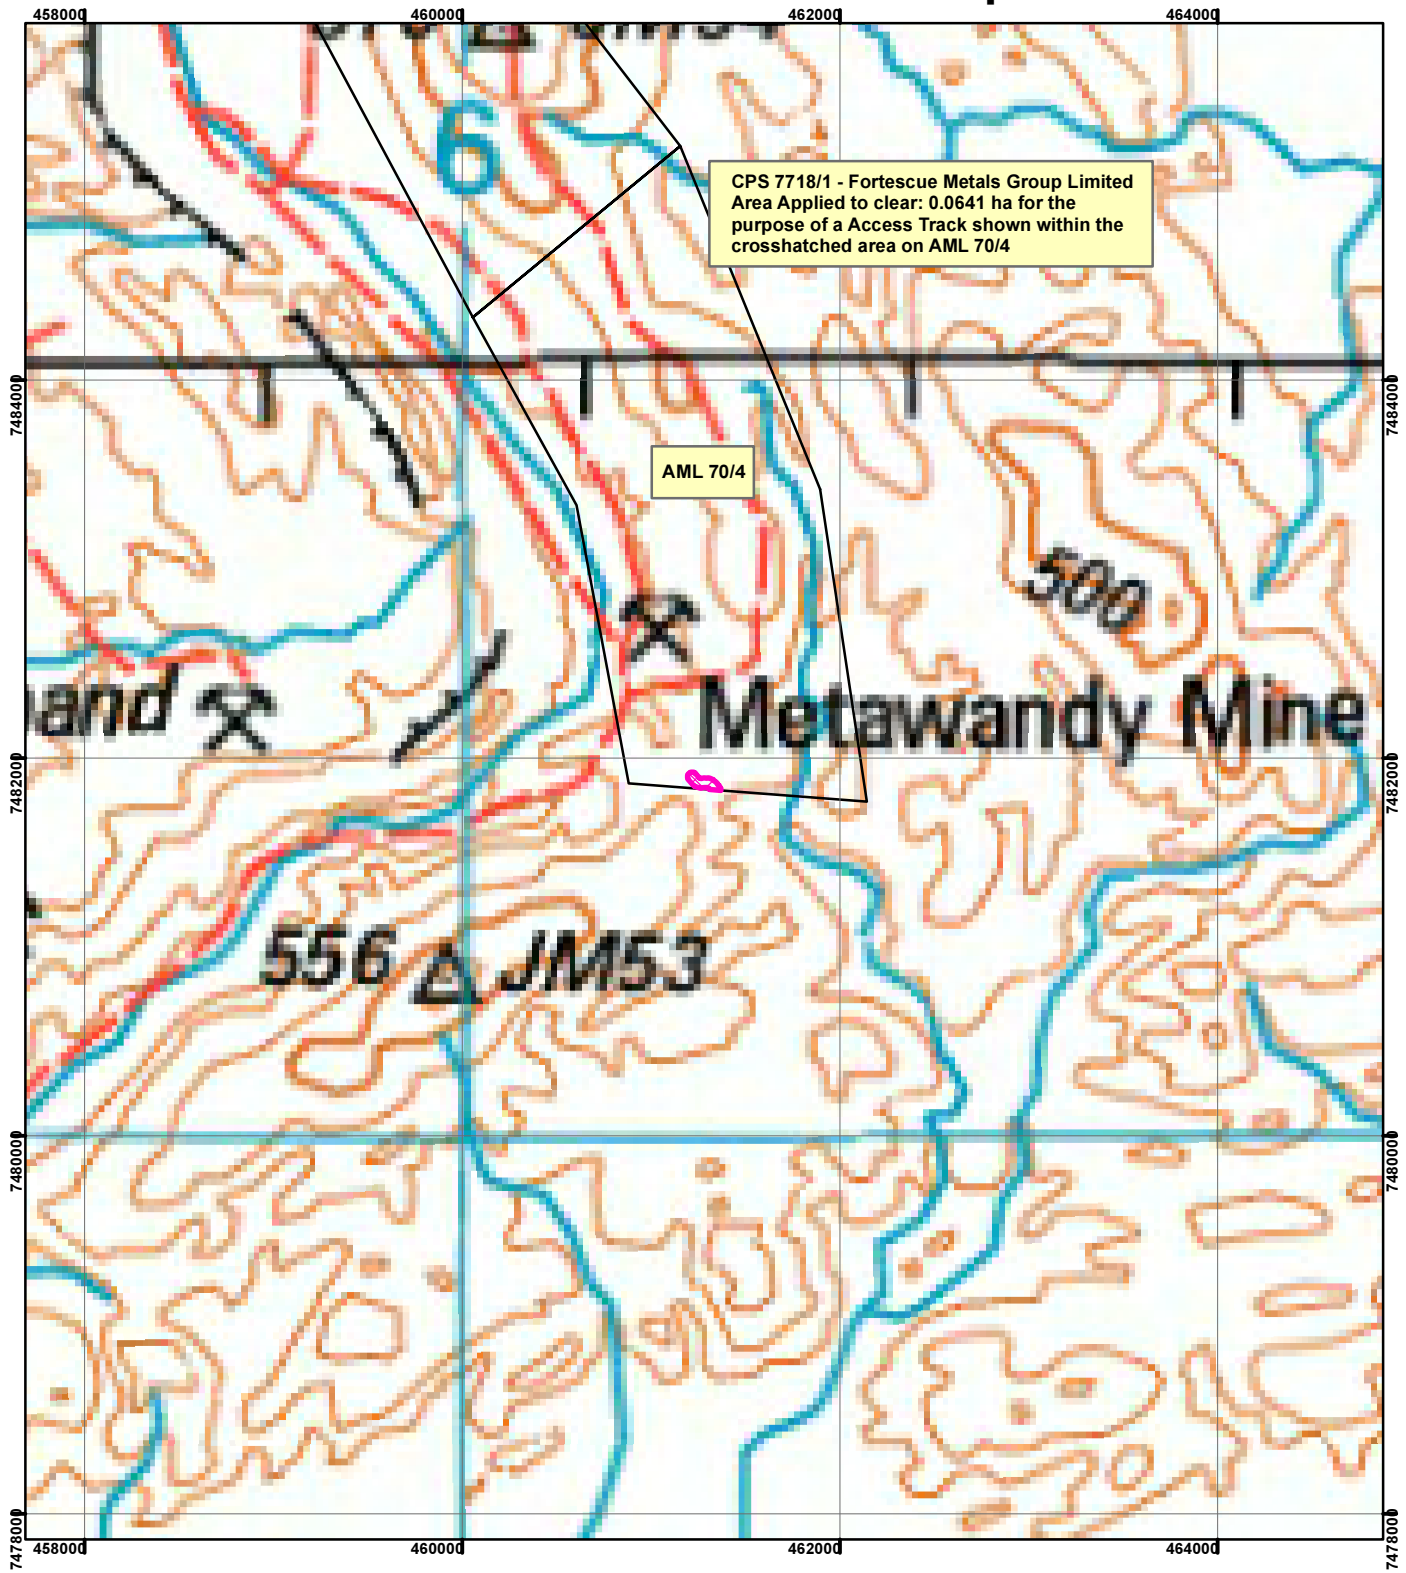

CPS 7718/1 - Fortescue Metals Group Limited

Legend

 Clearing Instruments

Mining Tenements

FMT_TENID

 ML 4SA

Geocentric Datum Australia 1994

Note: the data in this map have not been projected. This may result in geometric distortion or measurement inaccuracies.