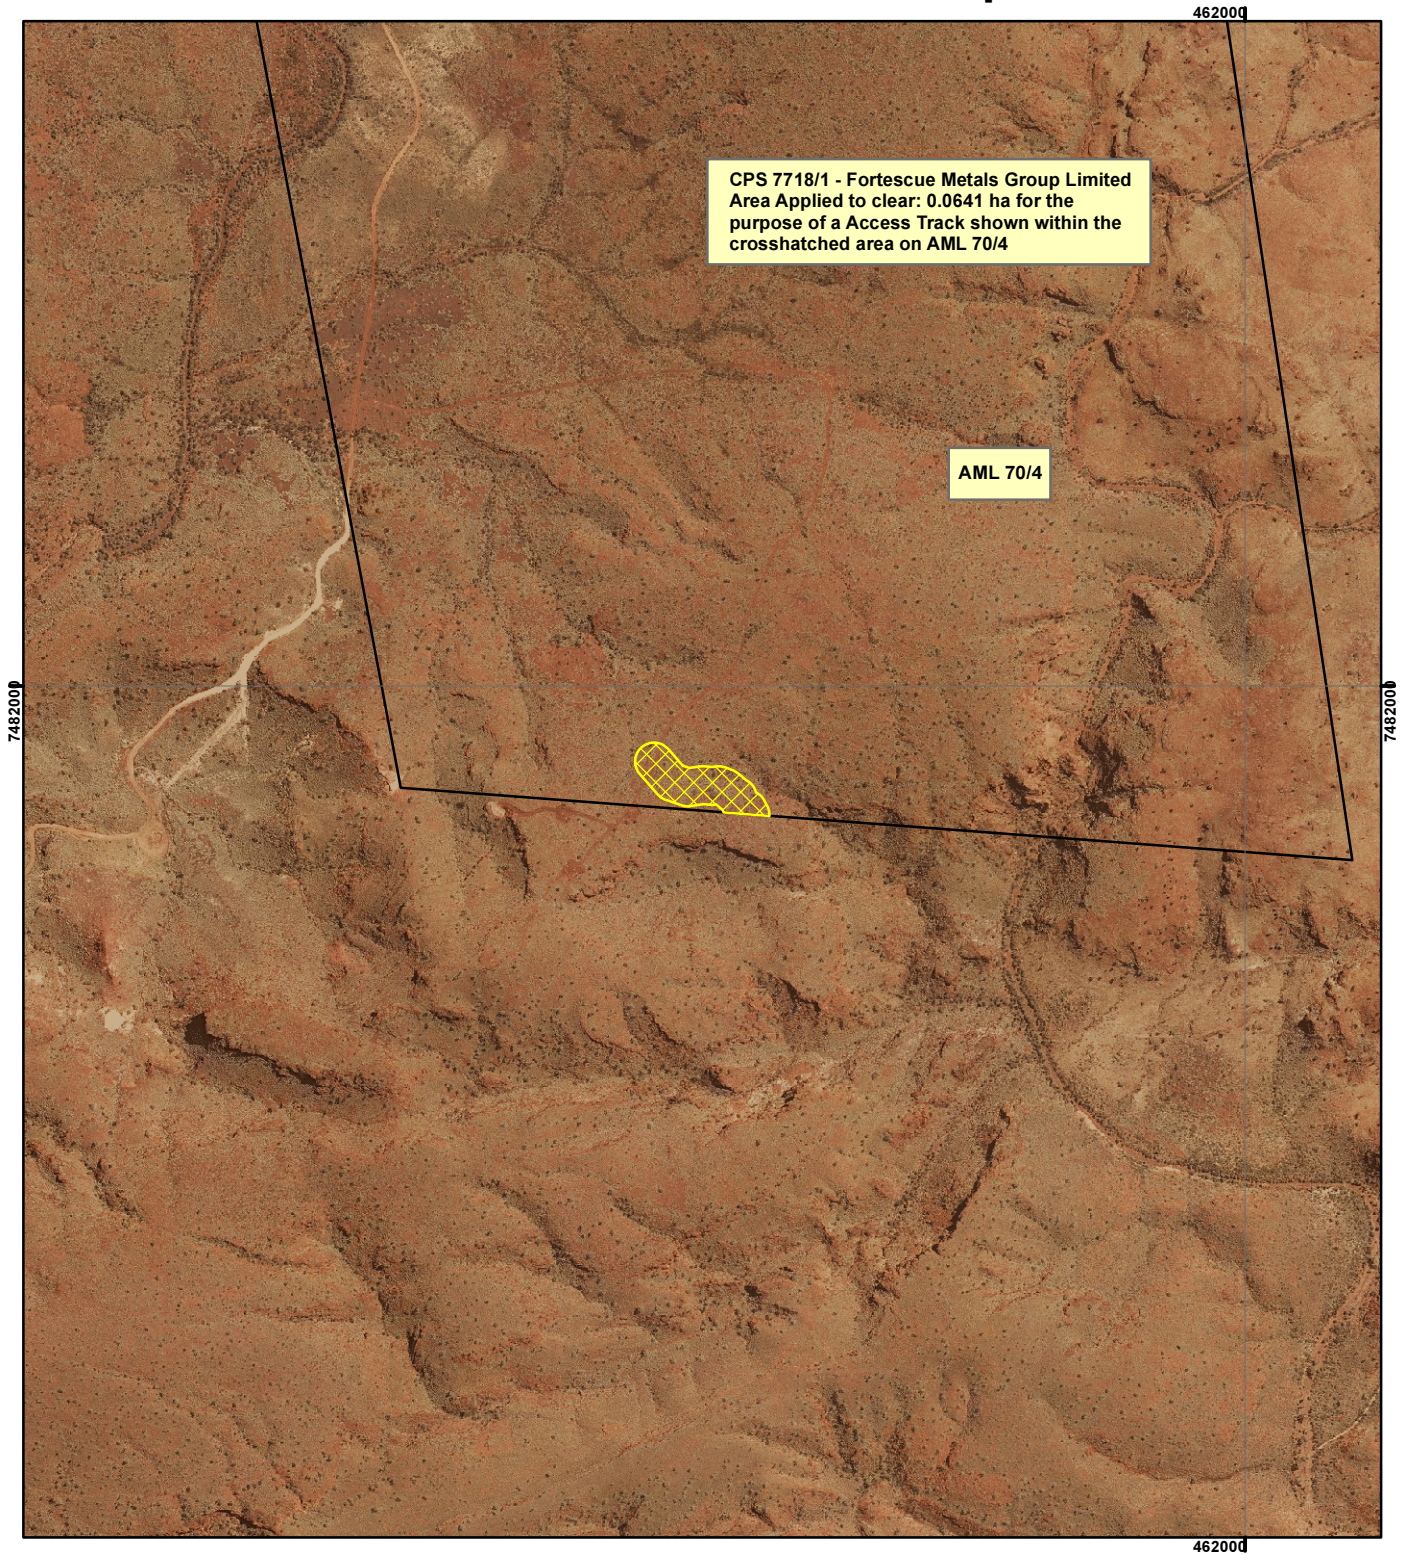

CPS 7718/1 - Fortescue Metals Group Limited

Legend

 Clearing Instruments

Mining Tenements

FMT_TENID

 ML 4SA

Geocentric Datum Australia 1994

Note: the data in this map have not been projected. This may result in geometric distortion or measurement inaccuracies.

..... Date

Officer with delegated authority under Section 20 of
the Environmental Protection Act 1986

Information derived from this map should be
confirmed with the data custodian acknowledged
by the agency acronym in the legend.