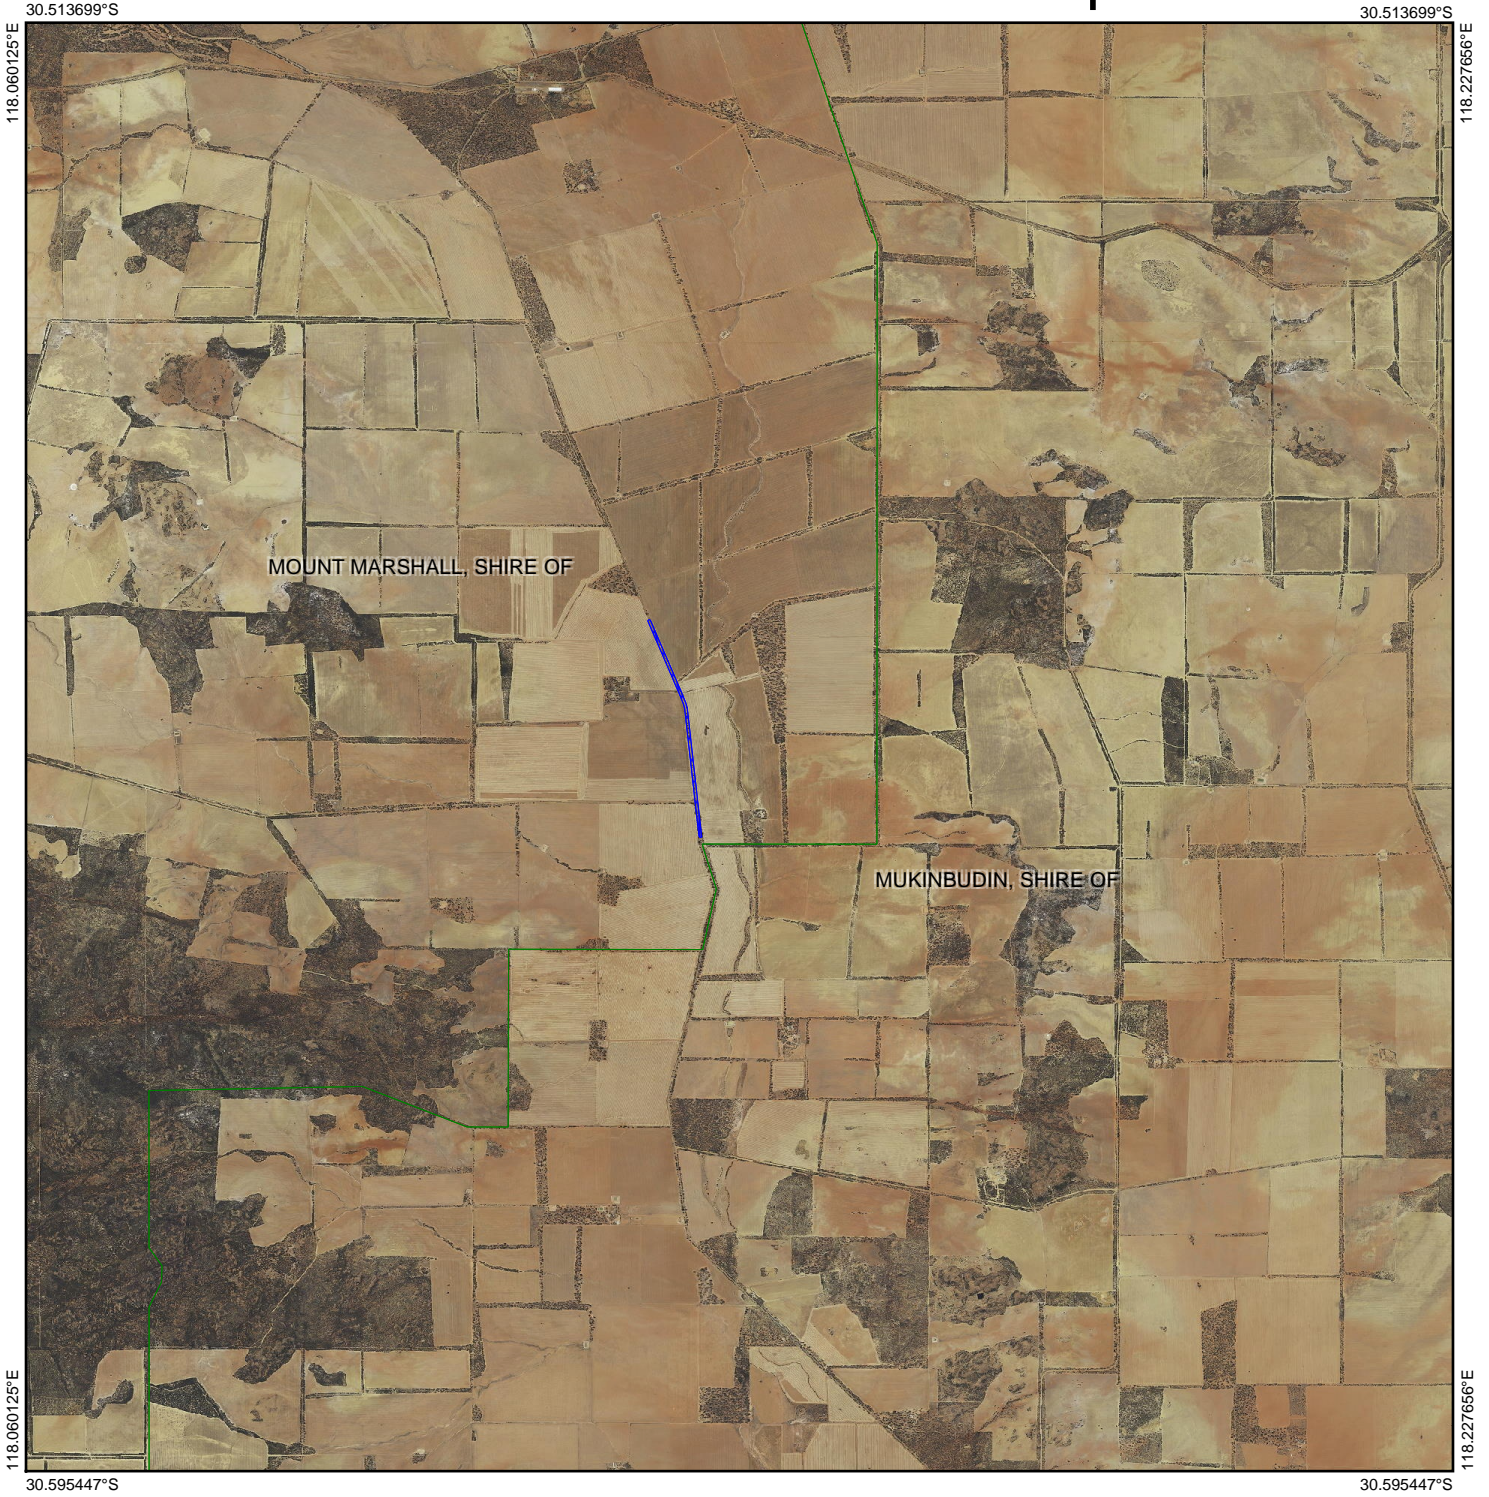

CPS 7723/1 - Context Map

Legend

-  Clearing Instruments Proposals
-  Imagery
-  Roads
-  Local Government Authority

(Approximate when reproduced at A4)

GDA 94 (Lat/Long)

Geocentric Datum of Australia 1994

..... Date

GOVERNMENT OF
WESTERN AUSTRALIA
WA Crown Copyright 2017