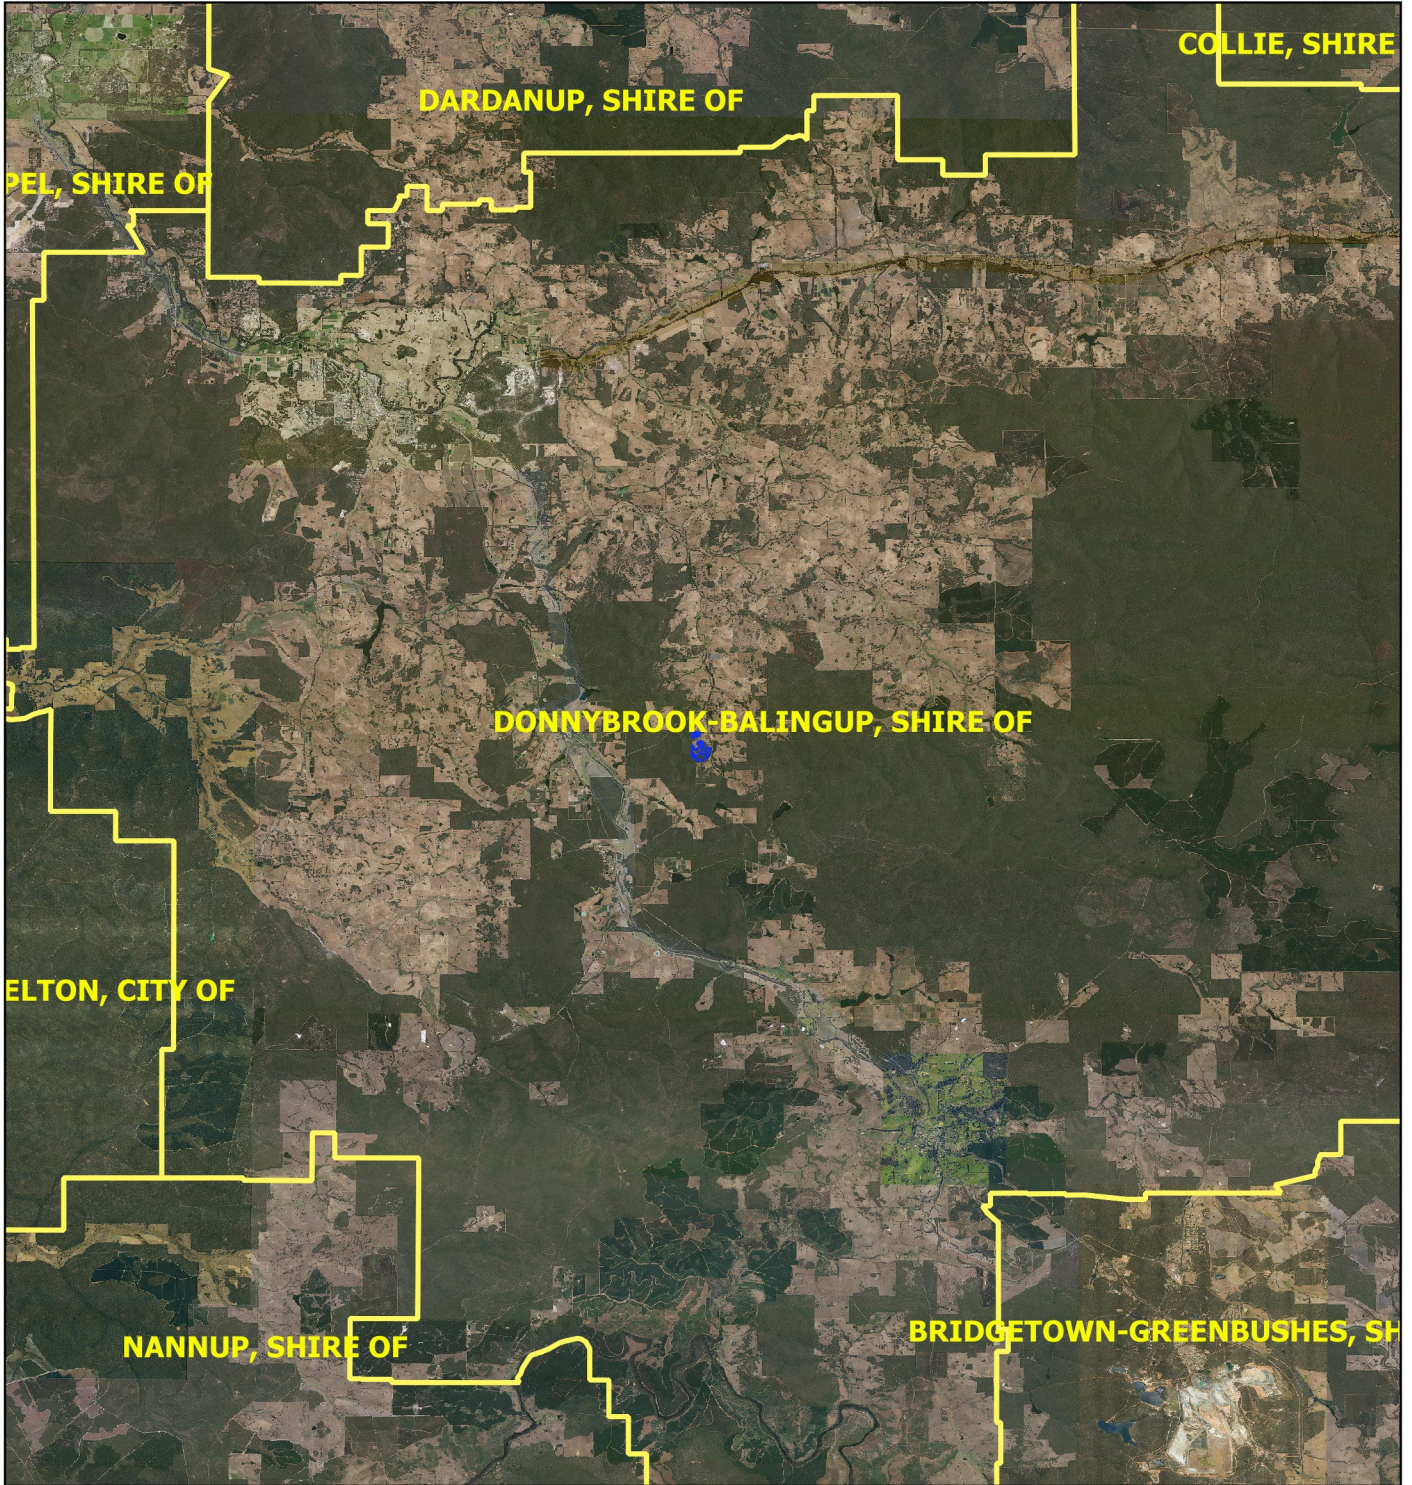

CPS 7729/1 - Context Map

Legend

-  Areas applied to clear
 -  Roads
 -  Cadastre
- Virtual Mosaic (LGATE-V001)

1:150,000
MGA 94
Geocentric Datum of Australia 1994