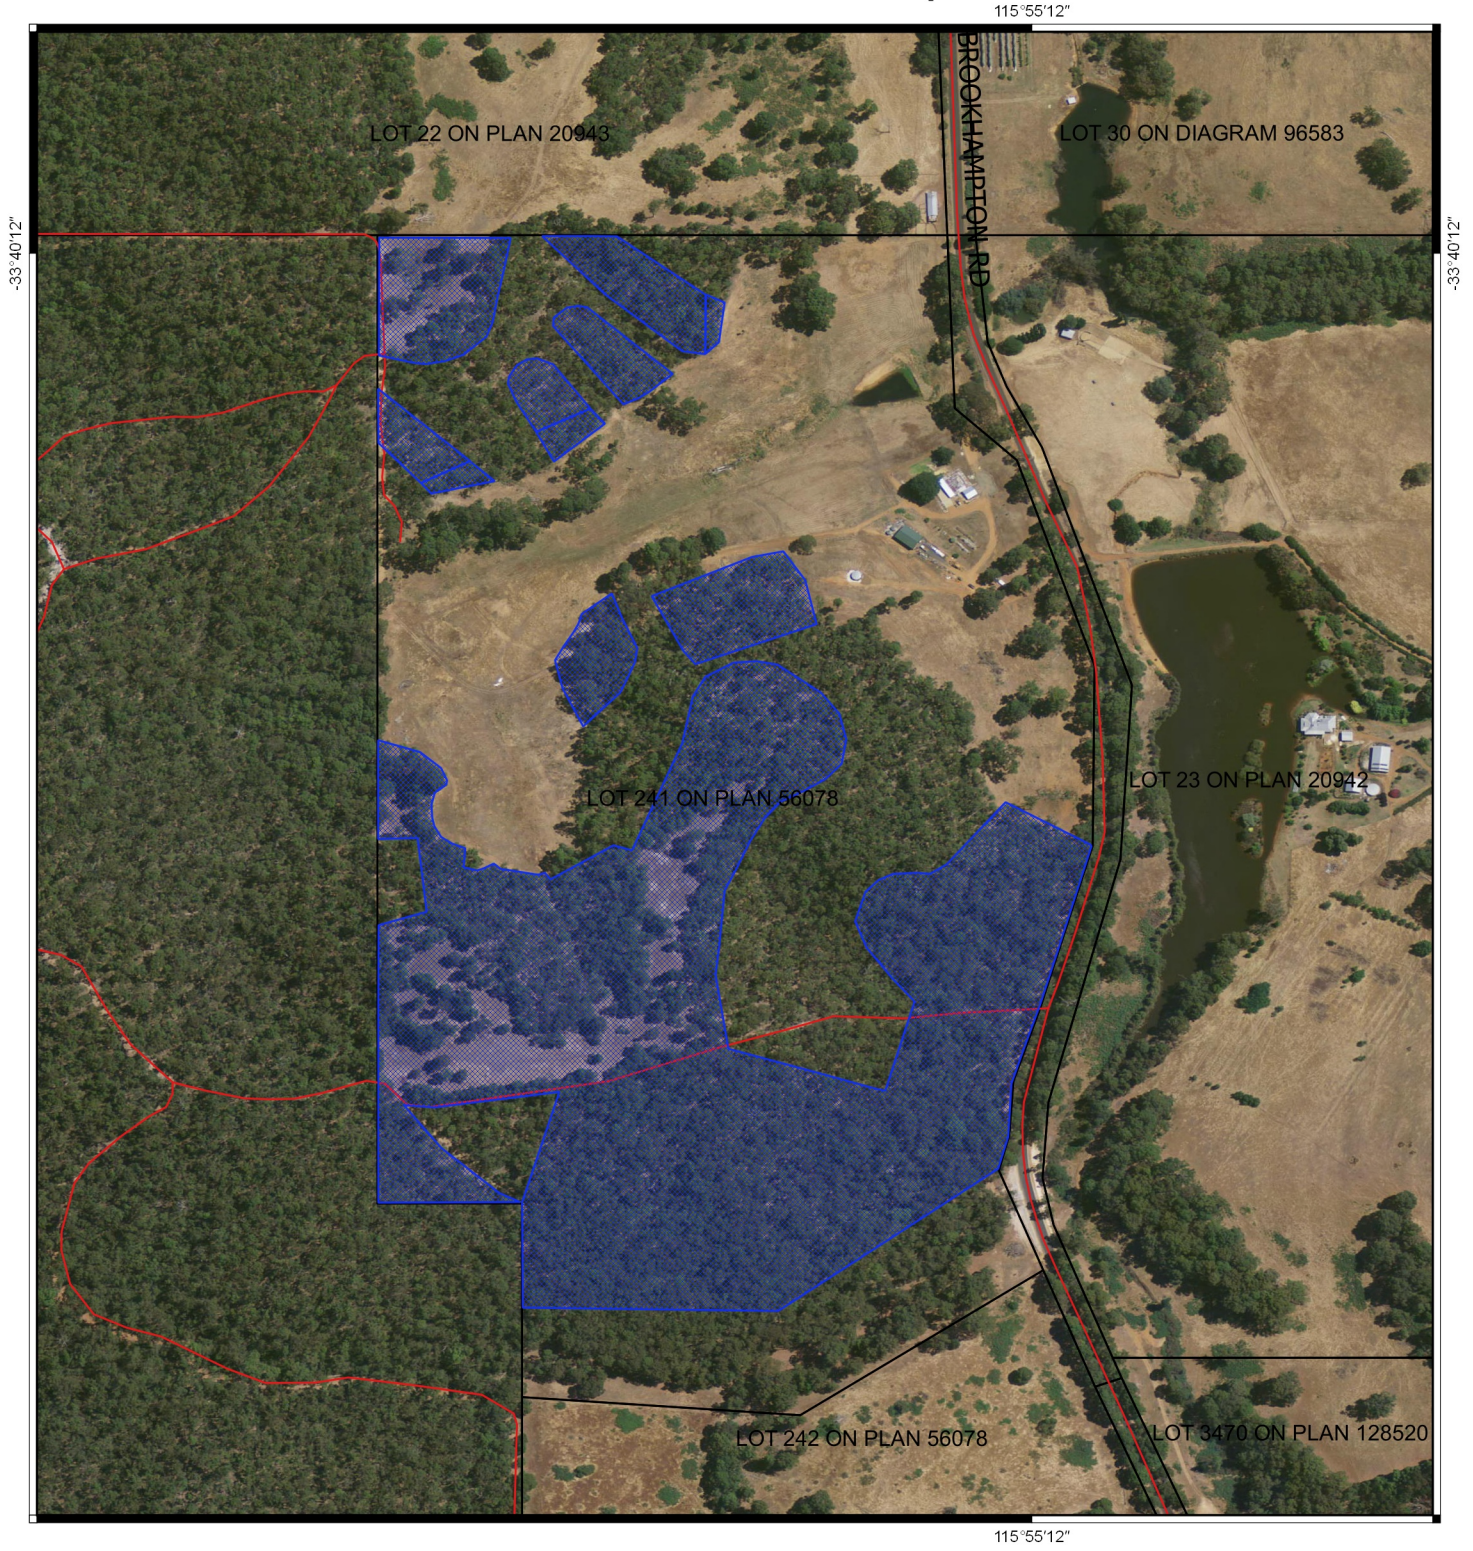

CPS 7729/1 - Map

Legend

-  Areas applied to clear
 -  Roads
 -  Cadastre
- Virtual Mosaic (LGATE-V001)

1:4,000
MGA 94
Geocentric Datum of Australia 1994

GOVERNMENT OF
WESTERN AUSTRALIA