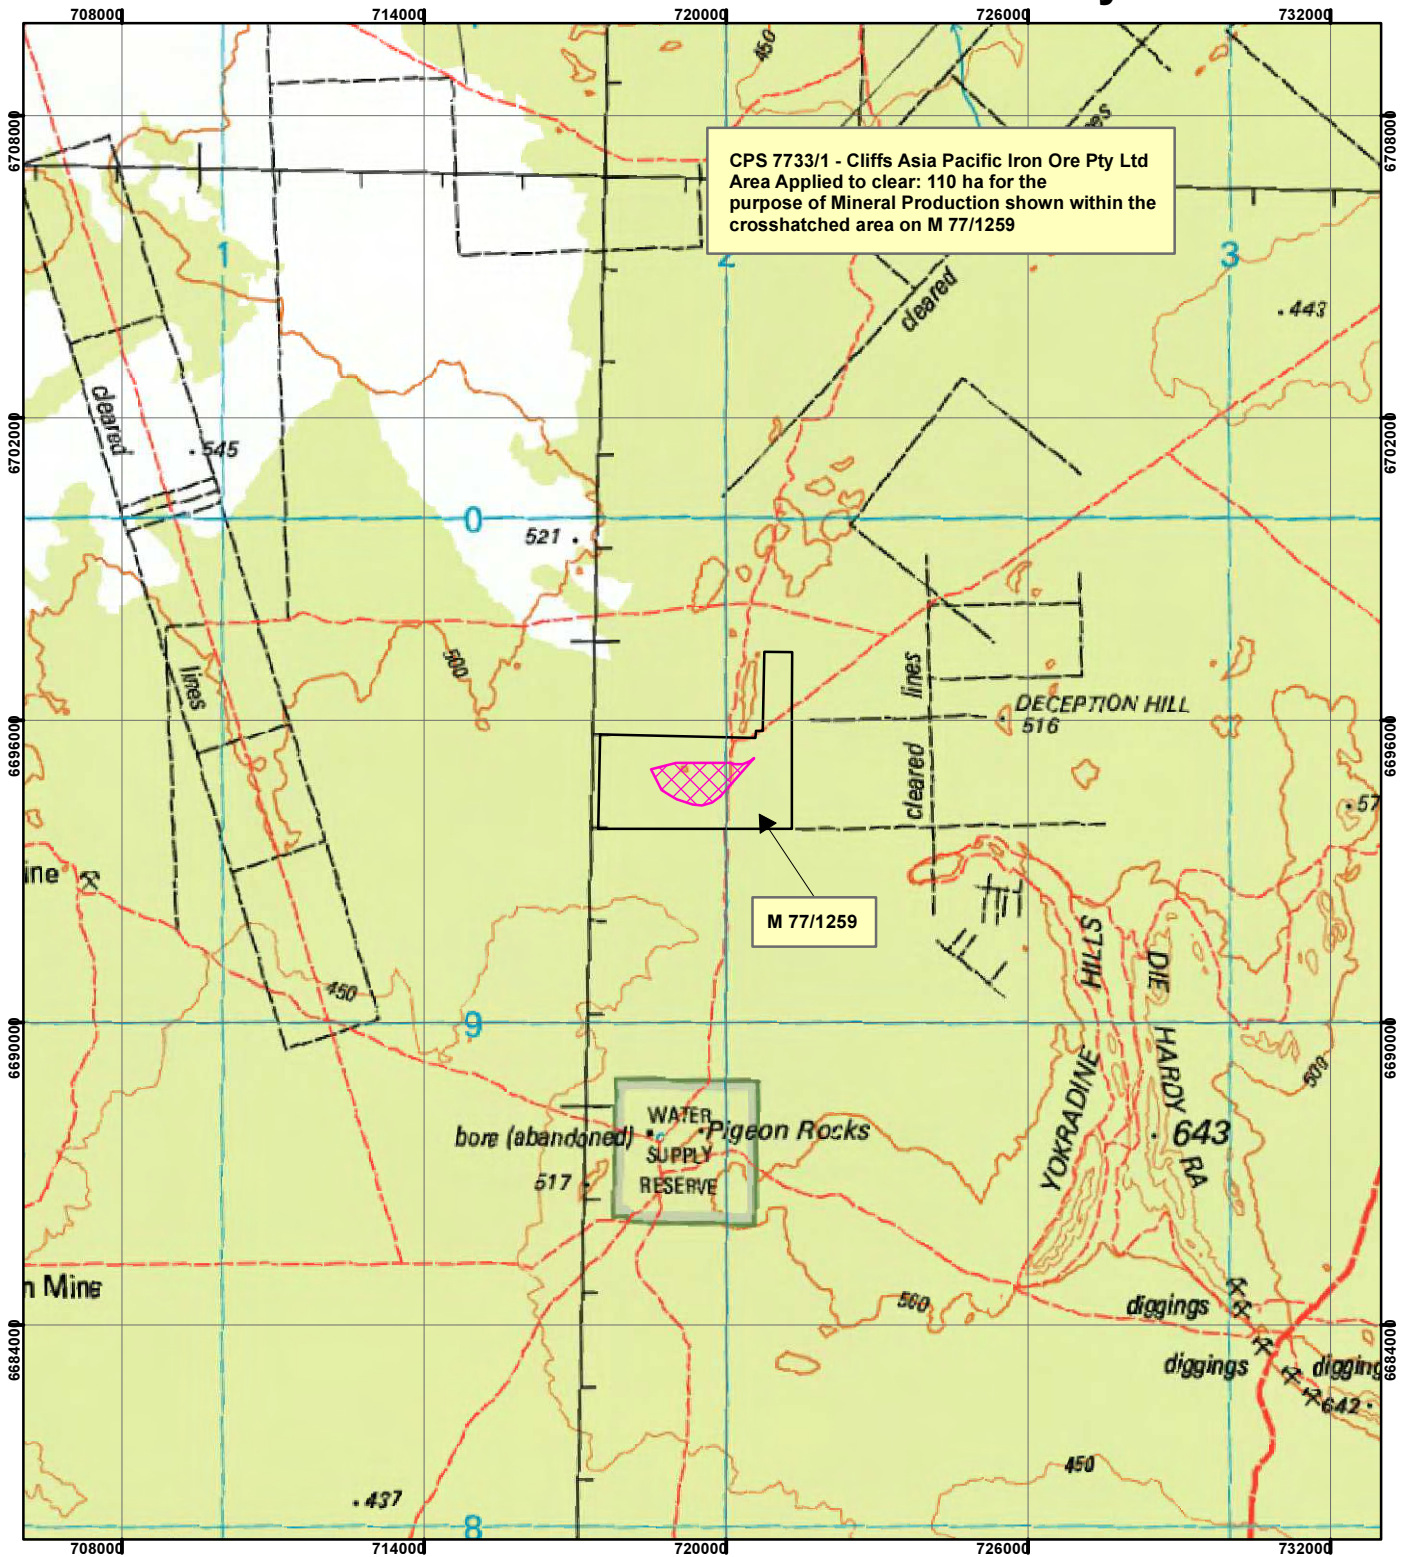

CPS 7733/1 - Cliffs Asia Pacific Iron Ore Pty Ltd

Legend

 Clearing Instruments

Mining Tenements

FMT_TENID

 M 77/1259-I

Geocentric Datum Australia 1994

Note: the data in this map have not been projected. This may result in geometric distortion or measurement inaccuracies.

..... Date

Officer with delegated authority under Section 20 of the Environmental Protection Act 1986

Information derived from this map should be confirmed with the data custodian acknowledged by the agency acronym in the legend.