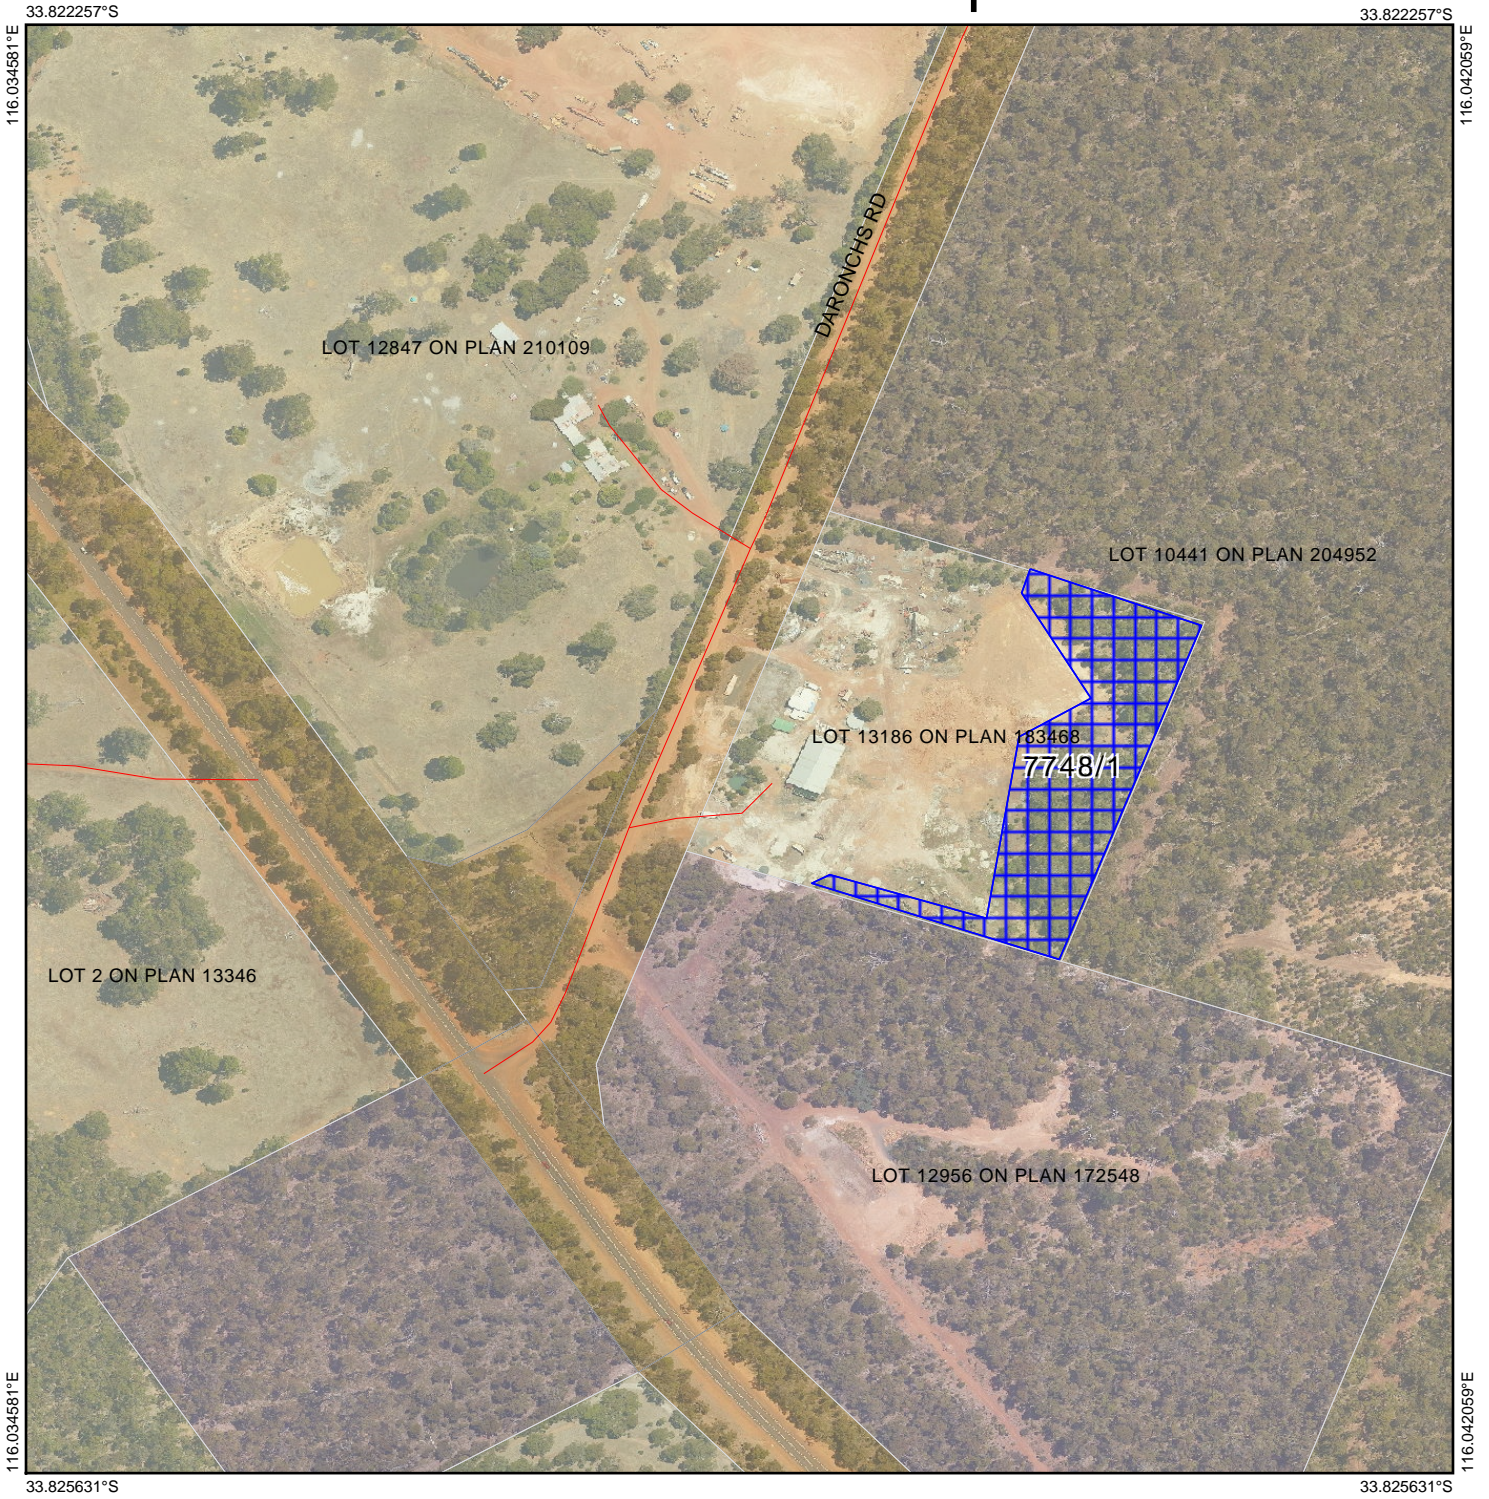

CPS 7748/1 - Map

Legend

-  Cadastre
-  Cadastre (Search)
-  Cadastre Flattened - 50K
-  Cadastre Flattened - 250K
-  Cadastre Flattened - 5K
-  Clearing Instruments Proposals
-  Imagery
-  Local Government Authority

(Approximate when reproduced at A4)
GDA 94 (Lat/Long)

Geocentric Datum of Australia 1994

..... Date

GOVERNMENT OF
WESTERN AUSTRALIA
WA Crown Copyright 2017