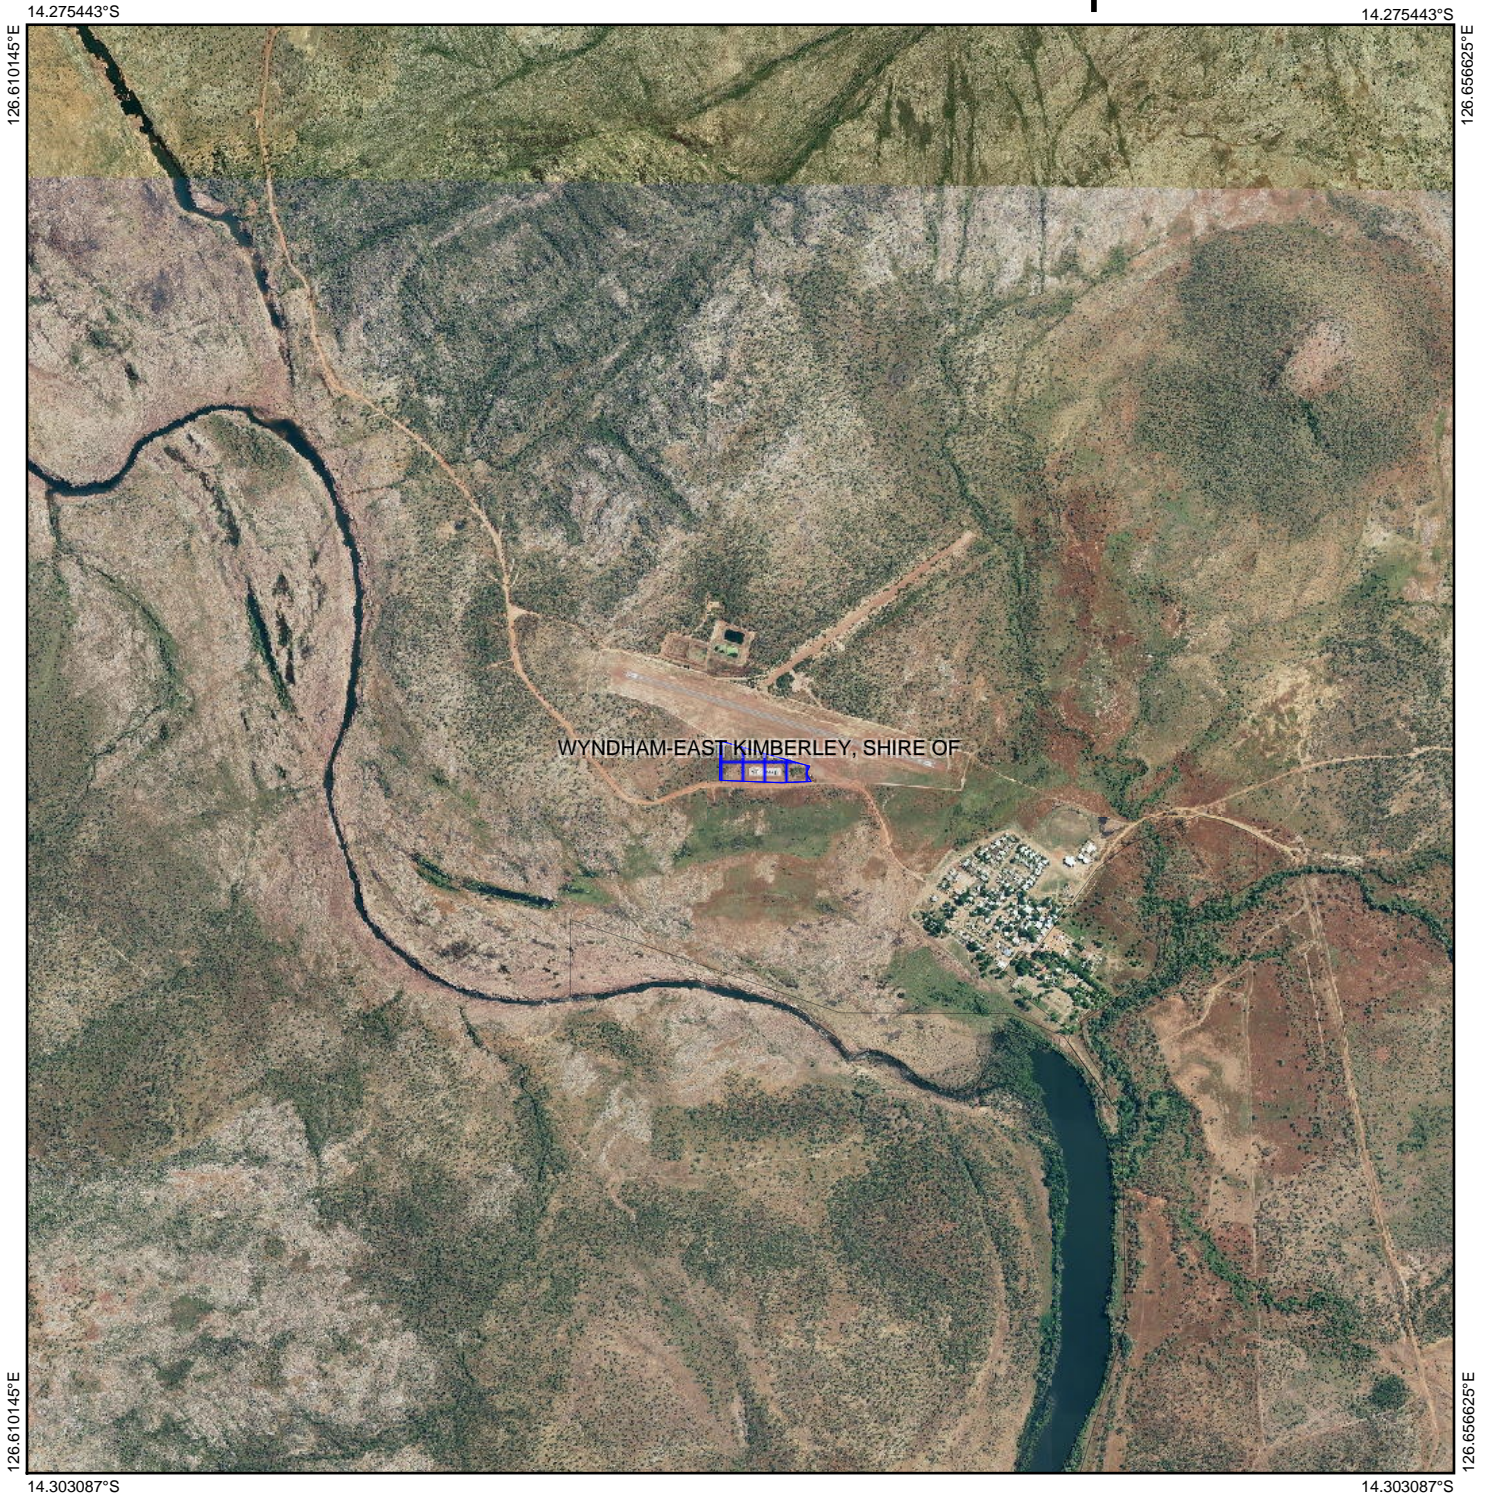

# CPS 7749/1 - Context Map

## Legend

-  Cadastre
-  Cadastre (Search)
-  Clearing Instruments Proposals
-  Imagery
-  Local Government Authority

(Approximate when reproduced at A4)  
GDA 94 (Lat/Long)

Geocentric Datum of Australia 1994