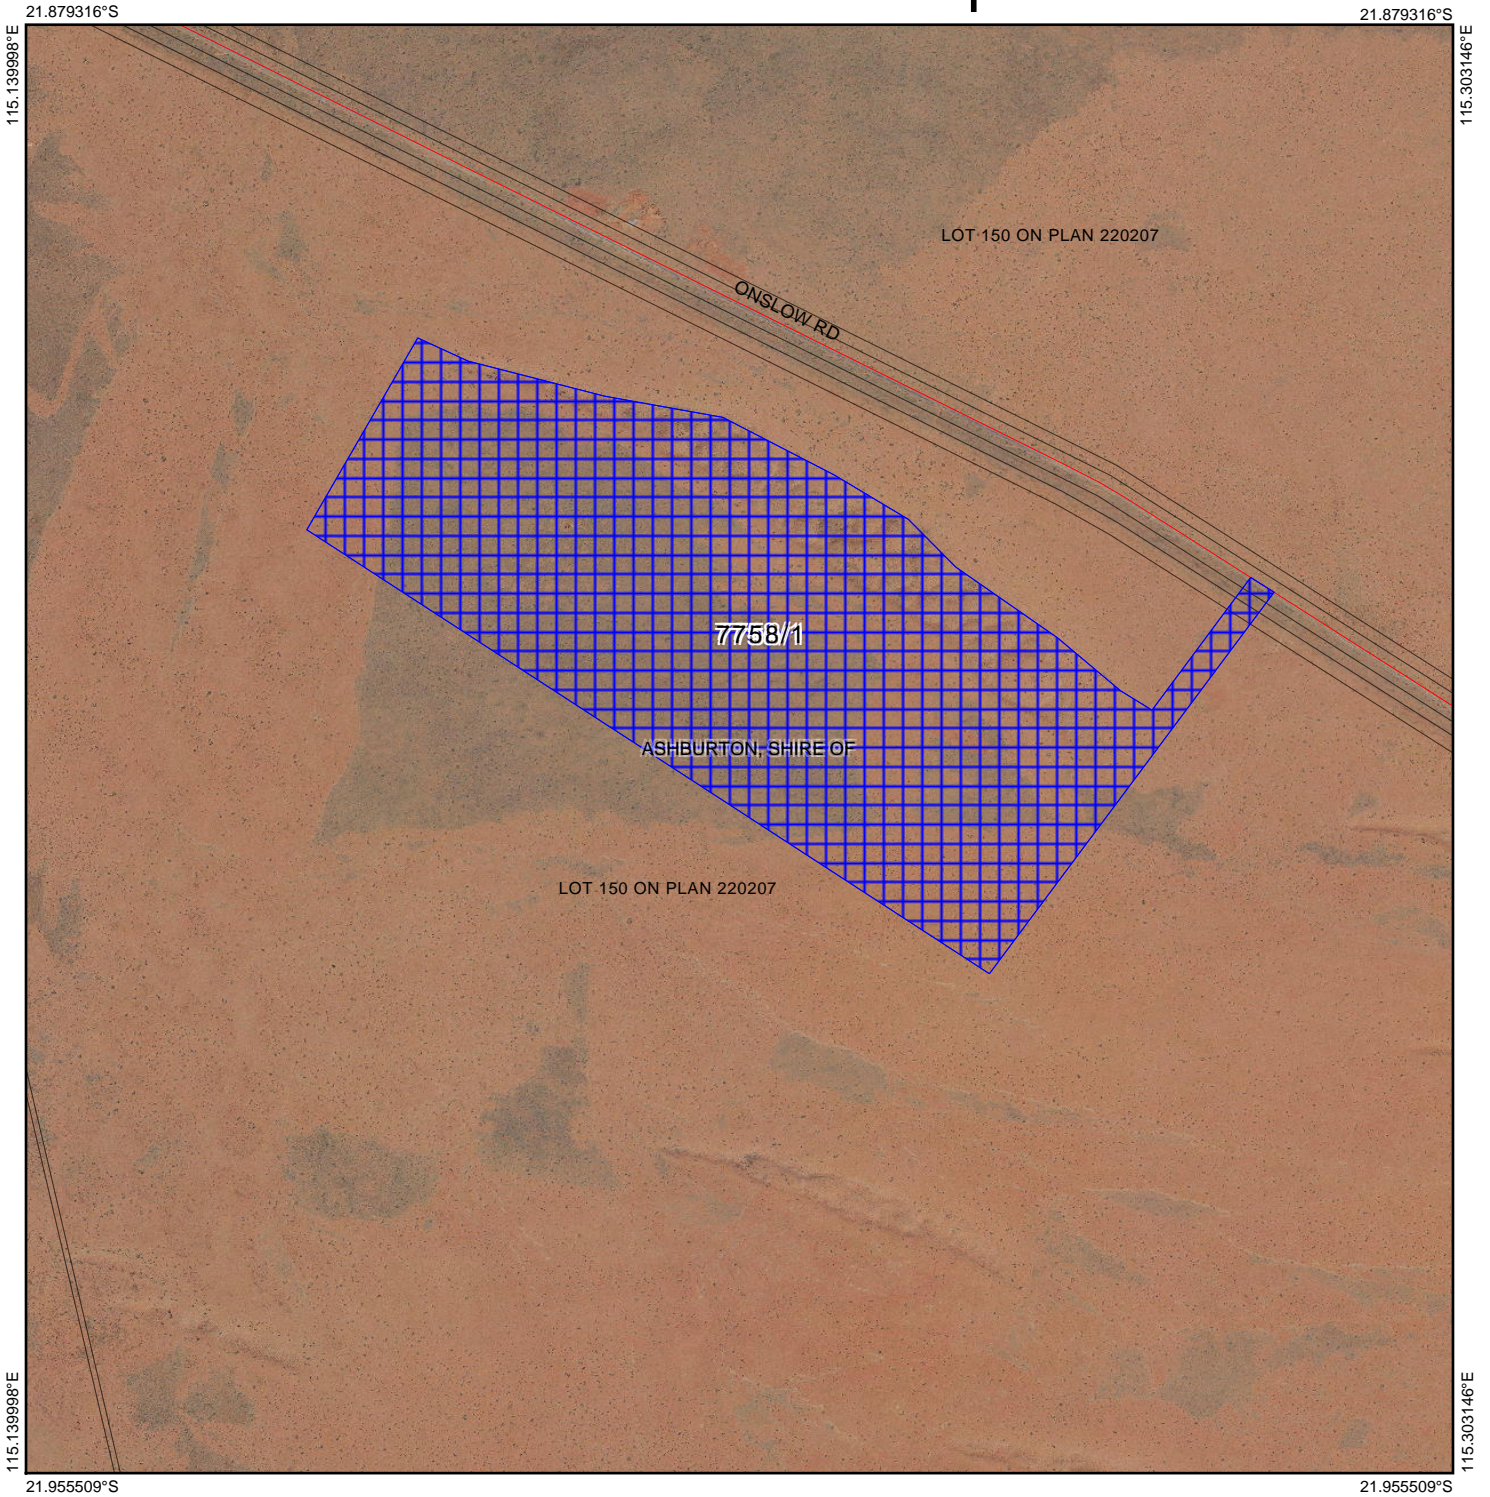

CPS 7758/1 - Map

Legend

-  Cadastre
-  Cadastre (Search)
-  Clearing Instruments Proposals
-  Imagery
-  Roads
-  Local Government Authority

(Approximate when reproduced at A4)

GDA 94 (Lat/Long)

Geocentric Datum of Australia 1994

..... Date

GOVERNMENT OF
WESTERN AUSTRALIA
WA Crown Copyright 2017