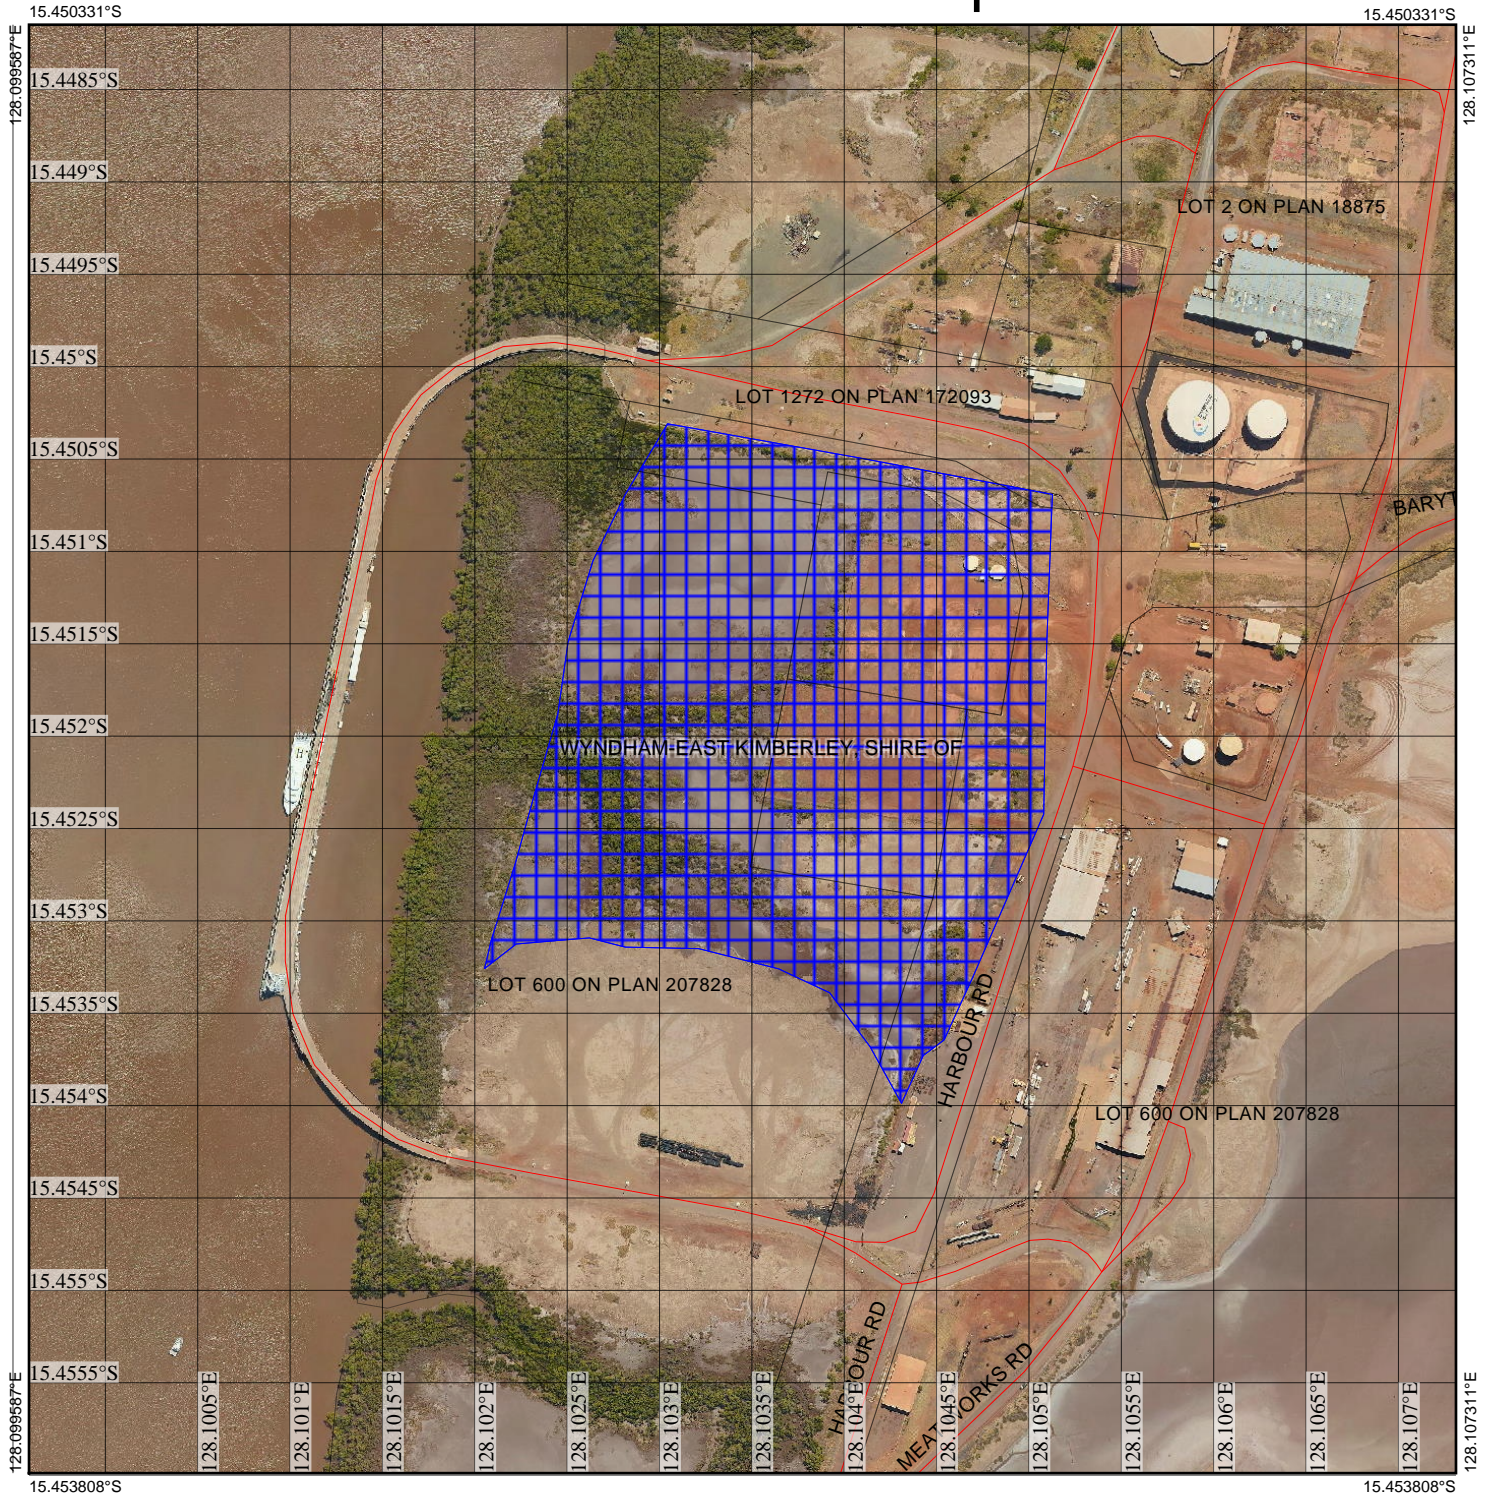

CPS 7774/1 - Map

Legend

-  Roads
-  Clearing Instruments Proposals
-  Imagery
-  Local Government Authority
-  Cadastre

(Approximate when reproduced at A4)

GDA 94 (Lat/Long)

Geocentric Datum of Australia 1994