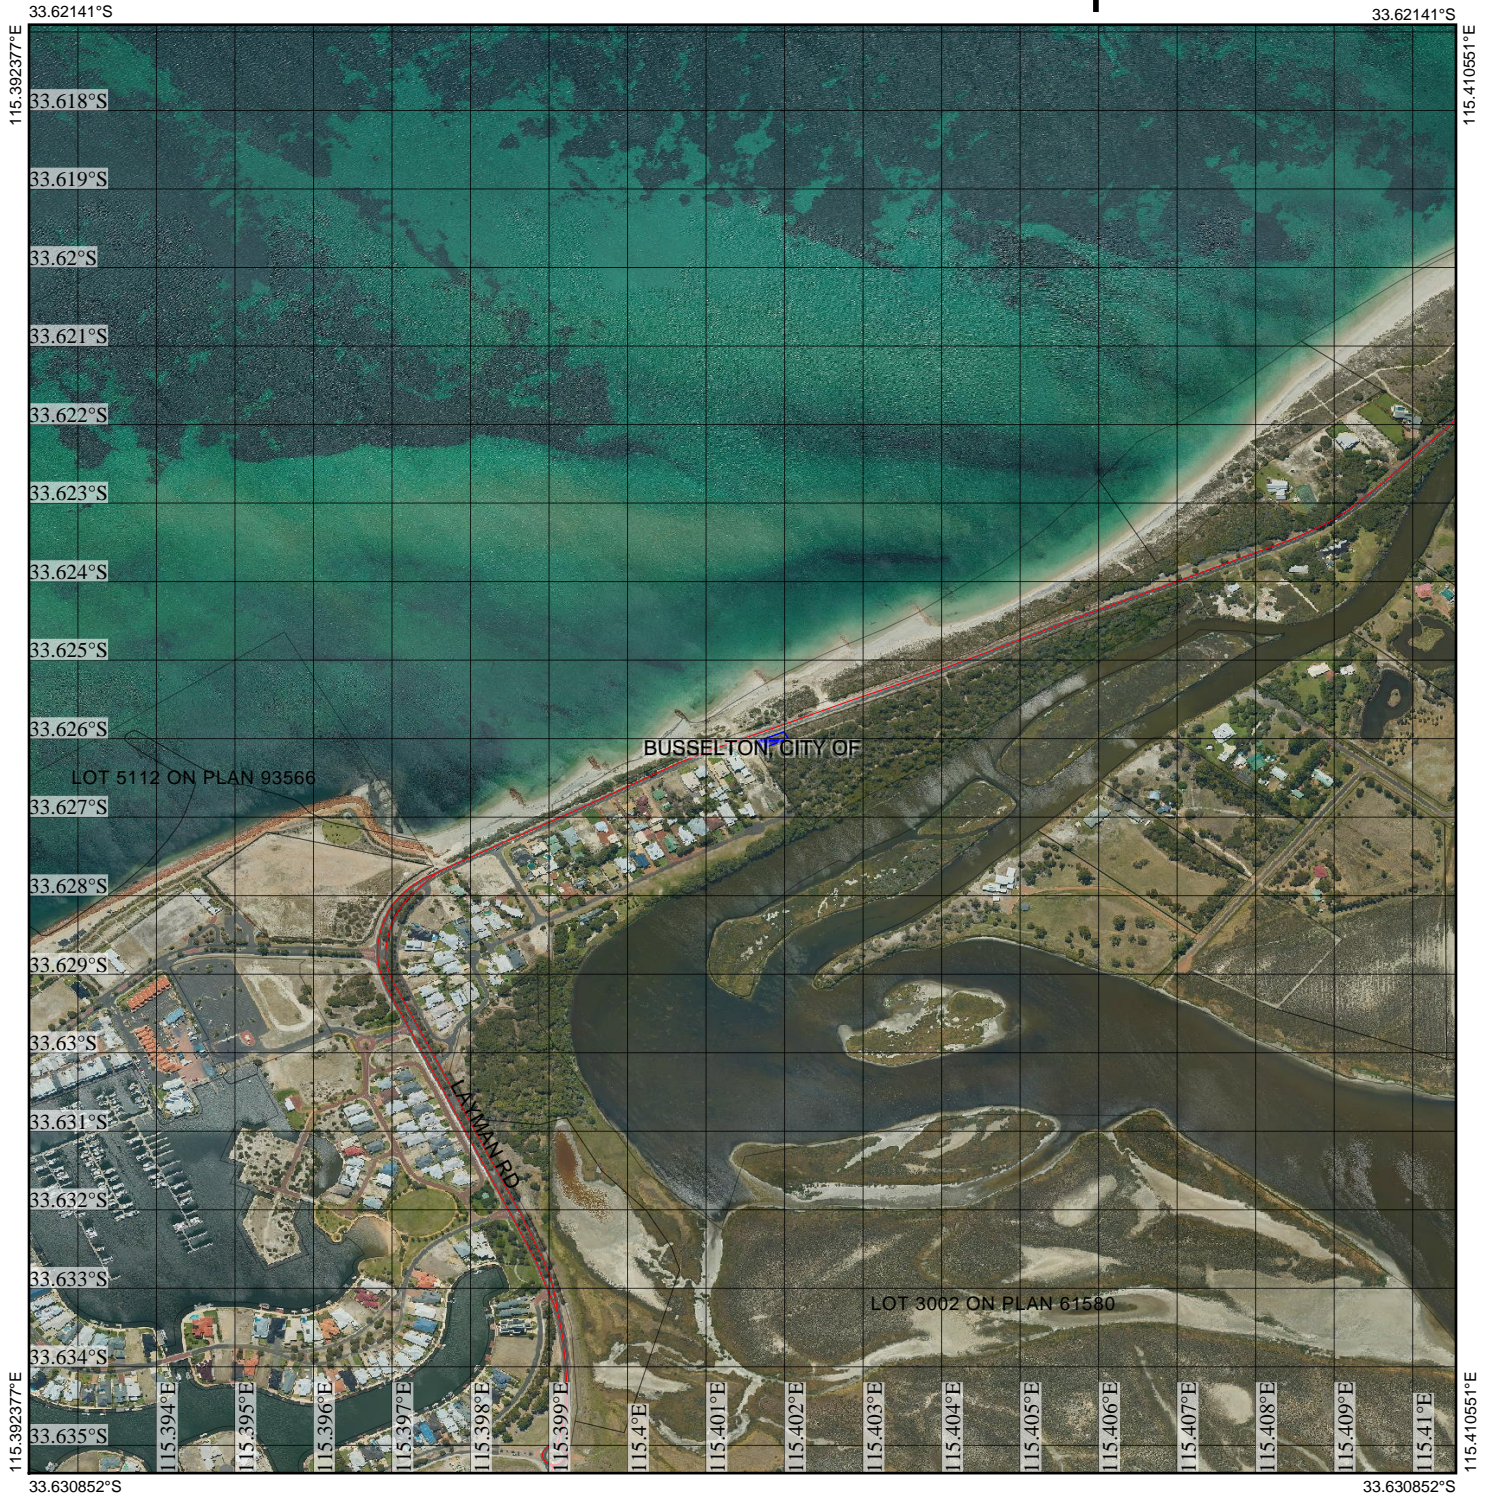

CPS 7776/1 - Context Map

Legend

-  Clearing Instruments Proposals
-  Imagery
-  Local Government Authority

(Approximate when reproduced at A4)

GDA 94 (Lat/Long)

Geocentric Datum of Australia 1994

..... Date

GOVERNMENT OF
WESTERN AUSTRALIA
WA Crown Copyright 2017