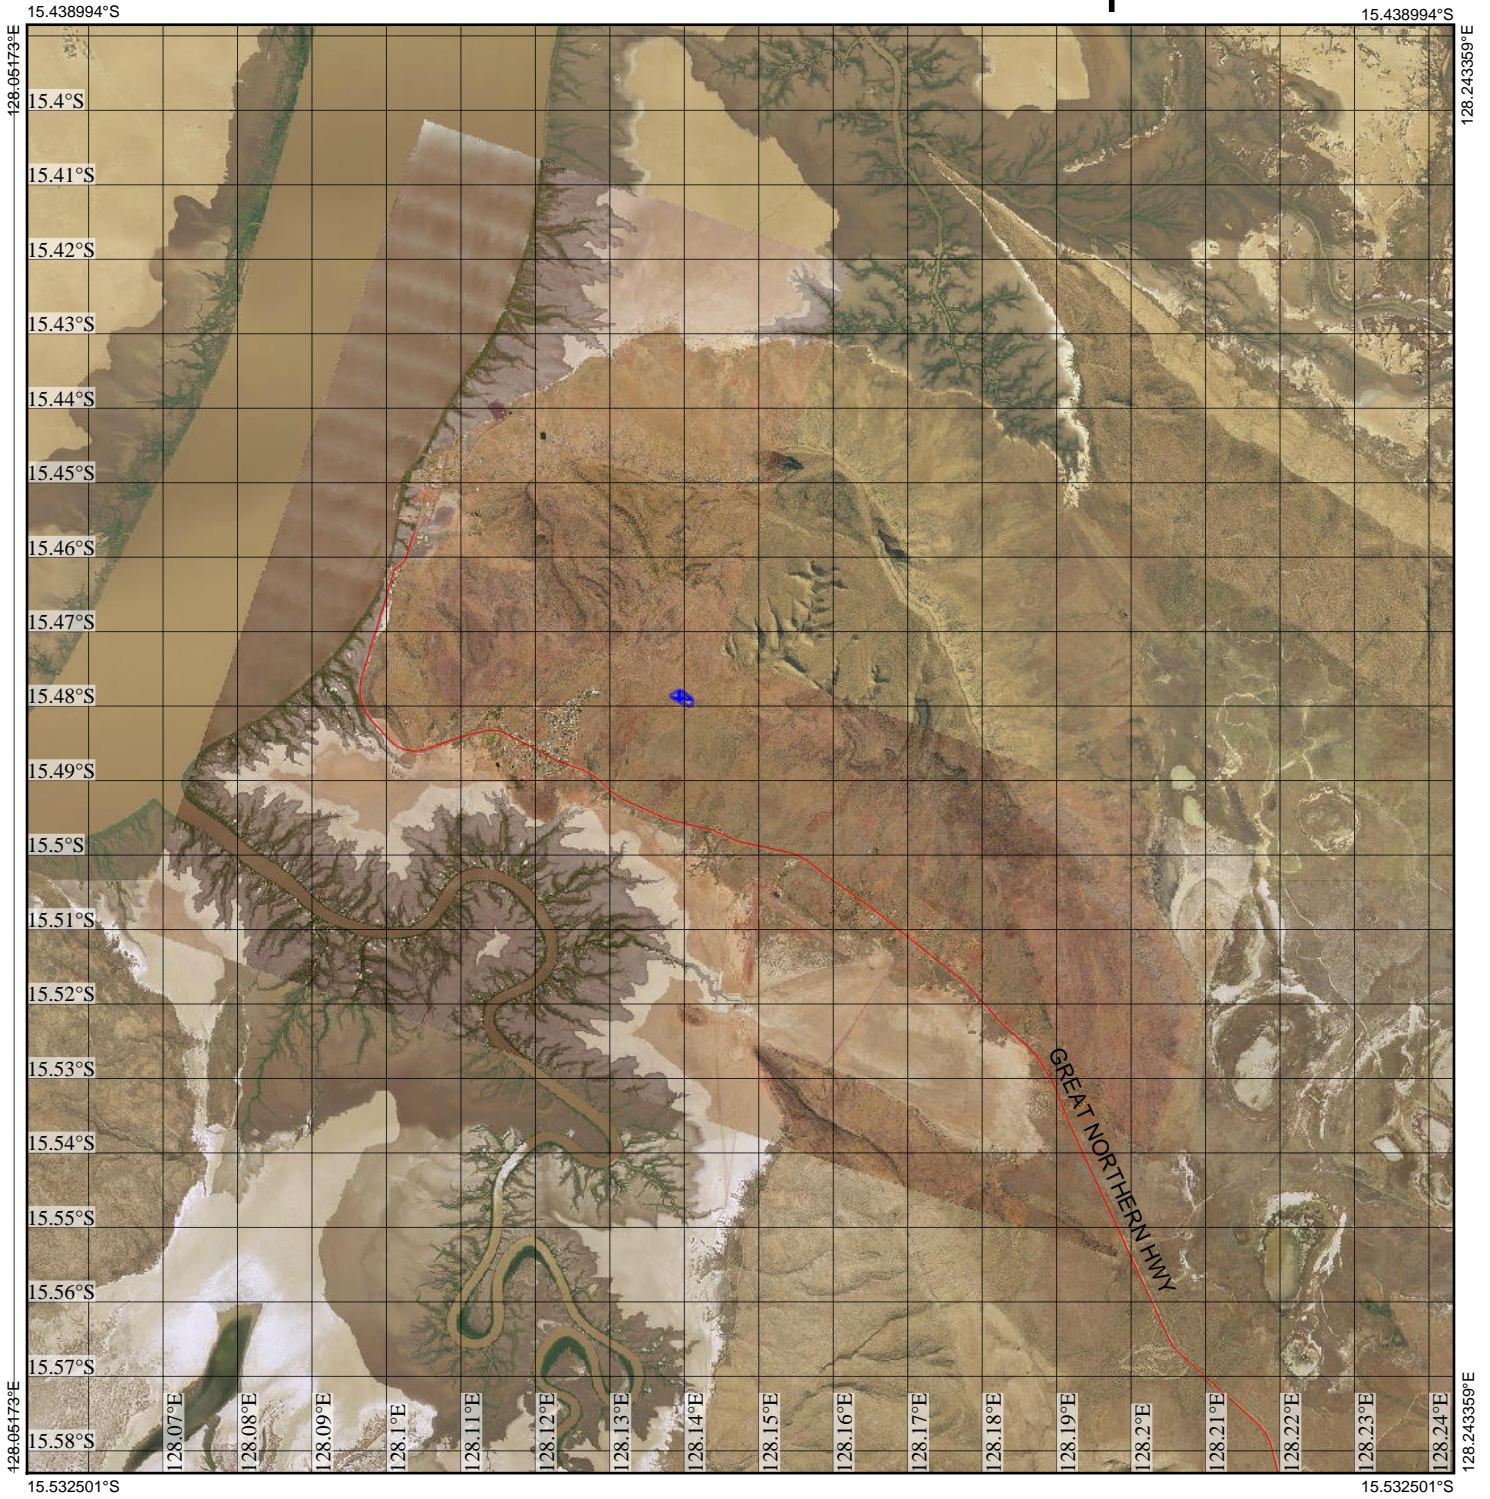

CPS 7656/1a - Context map

Legend

-  Clearing Instruments Proposals
-  Imagery

(Approximate when reproduced at A4)

GDA 94 (Lat/Long)

Geocentric Datum of Australia 1994

..... Date

GOVERNMENT OF
WESTERN AUSTRALIA
WA Crown Copyright 2017