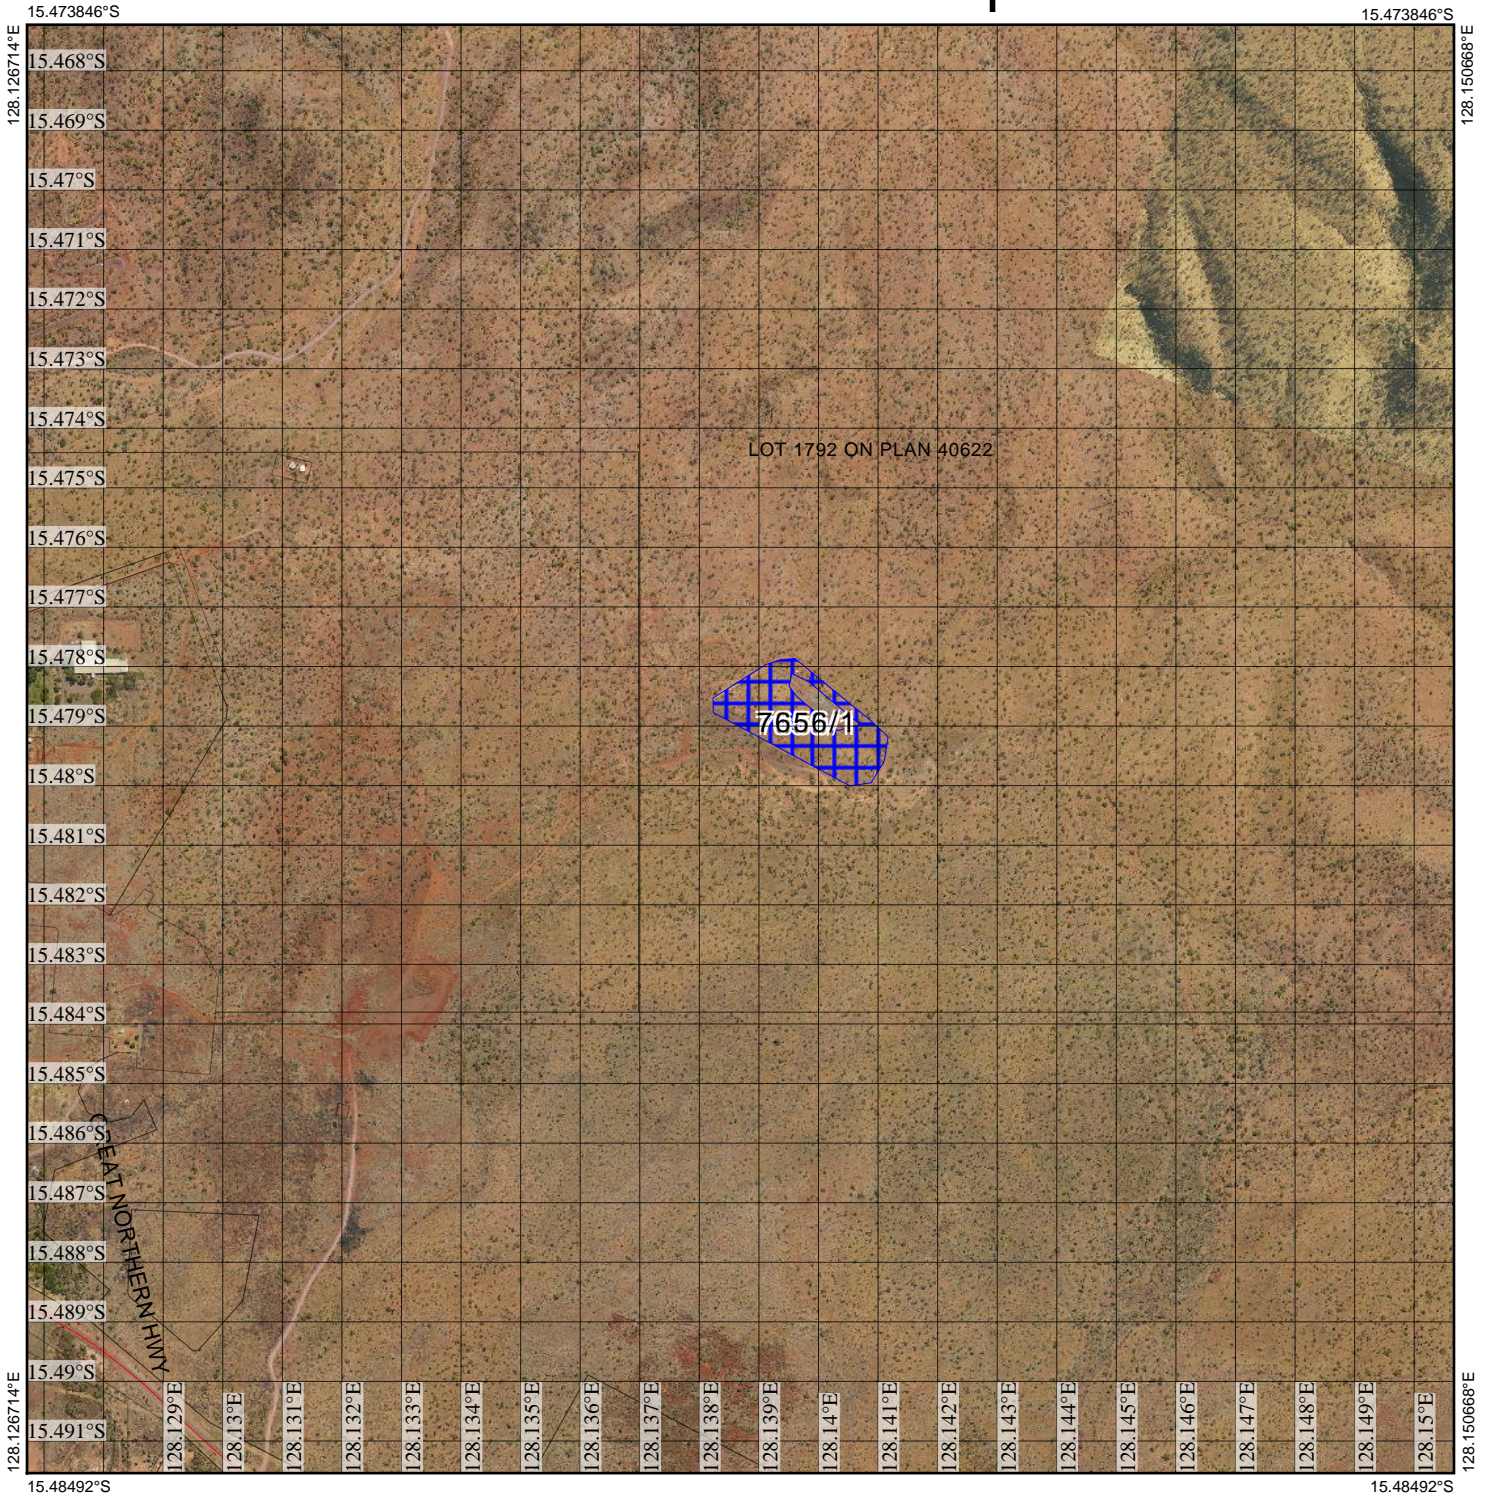

# CPS 7656/1a - Map

## Legend

-  Clearing Instruments Proposals
-  Imagery

(Approximate when reproduced at A4)

GDA 94 (Lat/Long)

Geocentric Datum of Australia 1994

..... Date .....