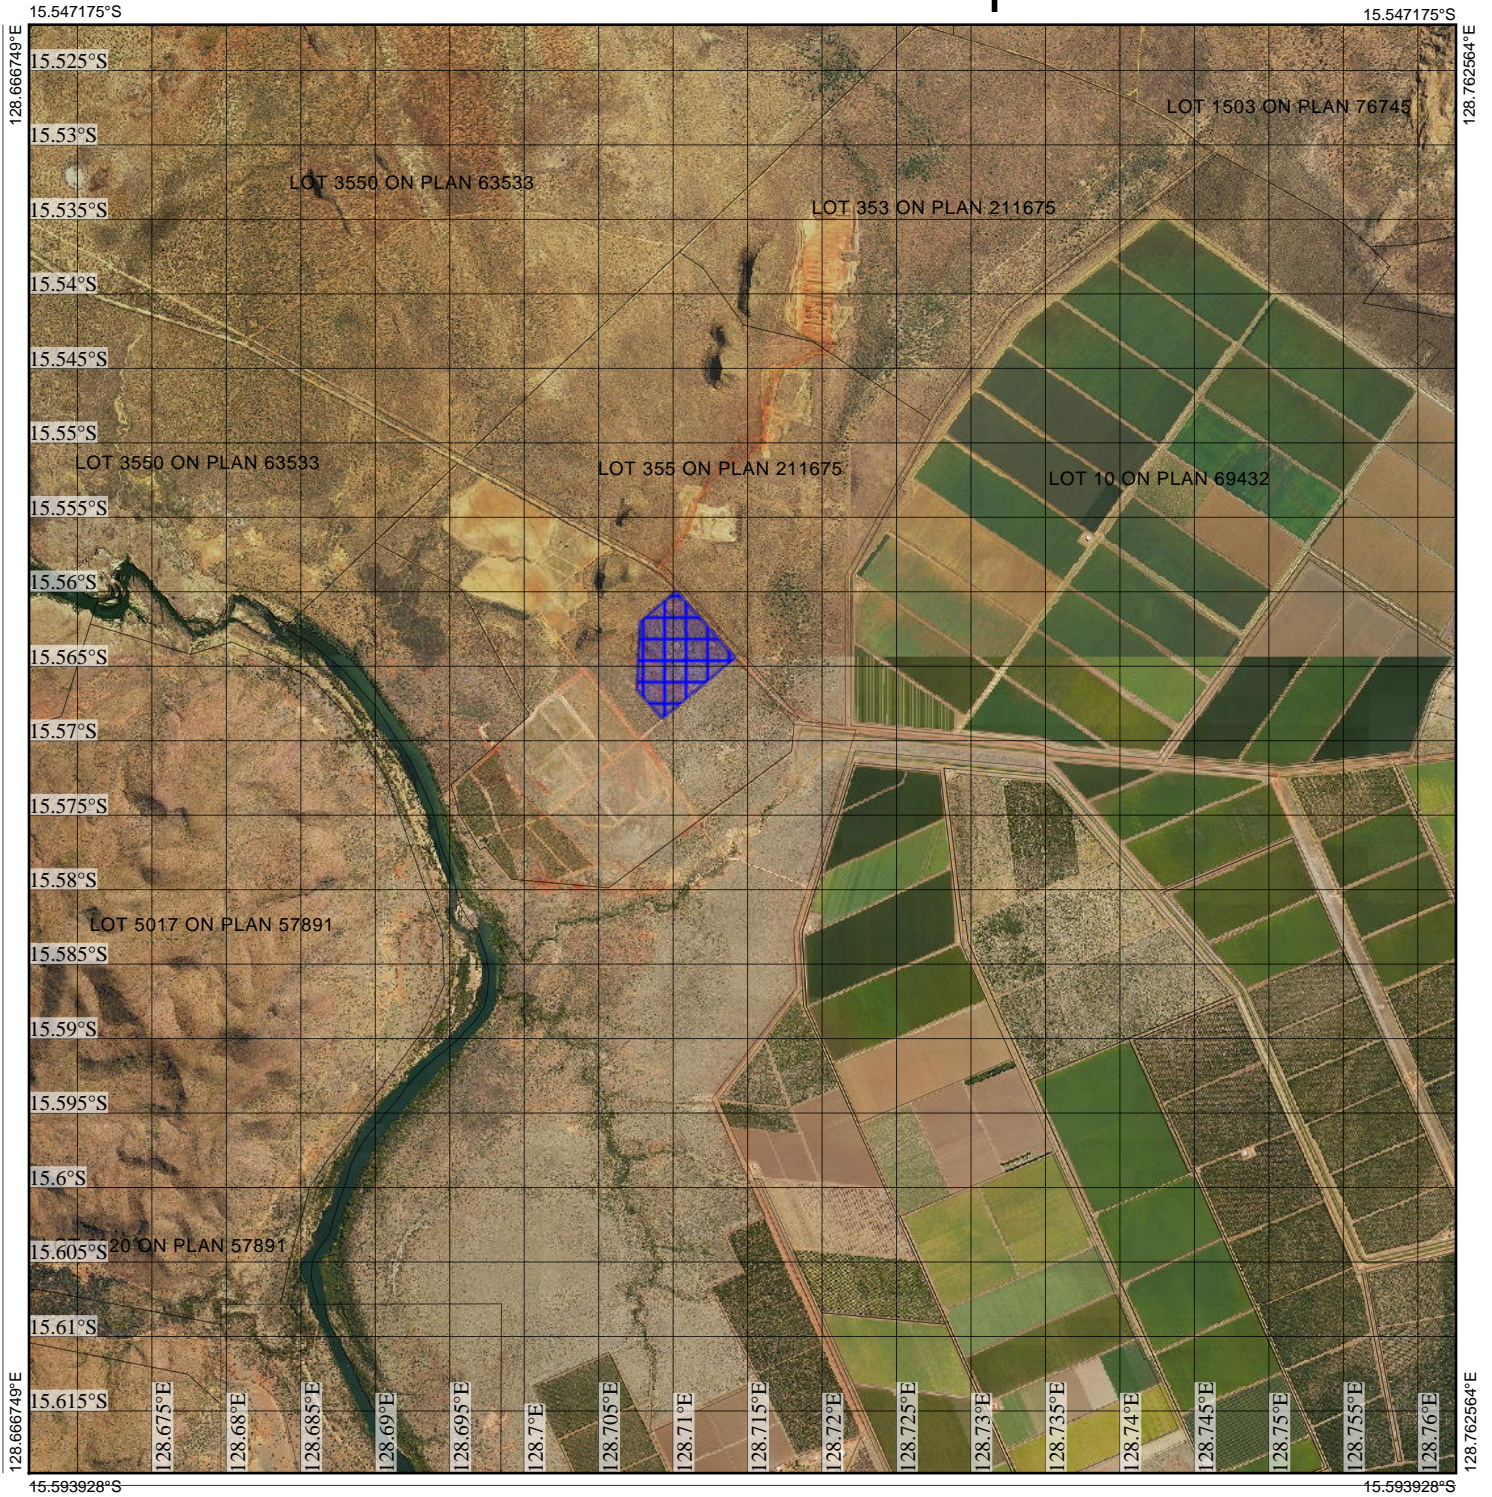

CPS 7656/1b - Map

Legend

-  Clearing Instruments Proposals
-  Imagery

(Approximate when reproduced at A4)

GDA 94 (Lat/Long)

Geocentric Datum of Australia 1994

..... Date

GOVERNMENT OF
WESTERN AUSTRALIA
WA Crown Copyright 2017