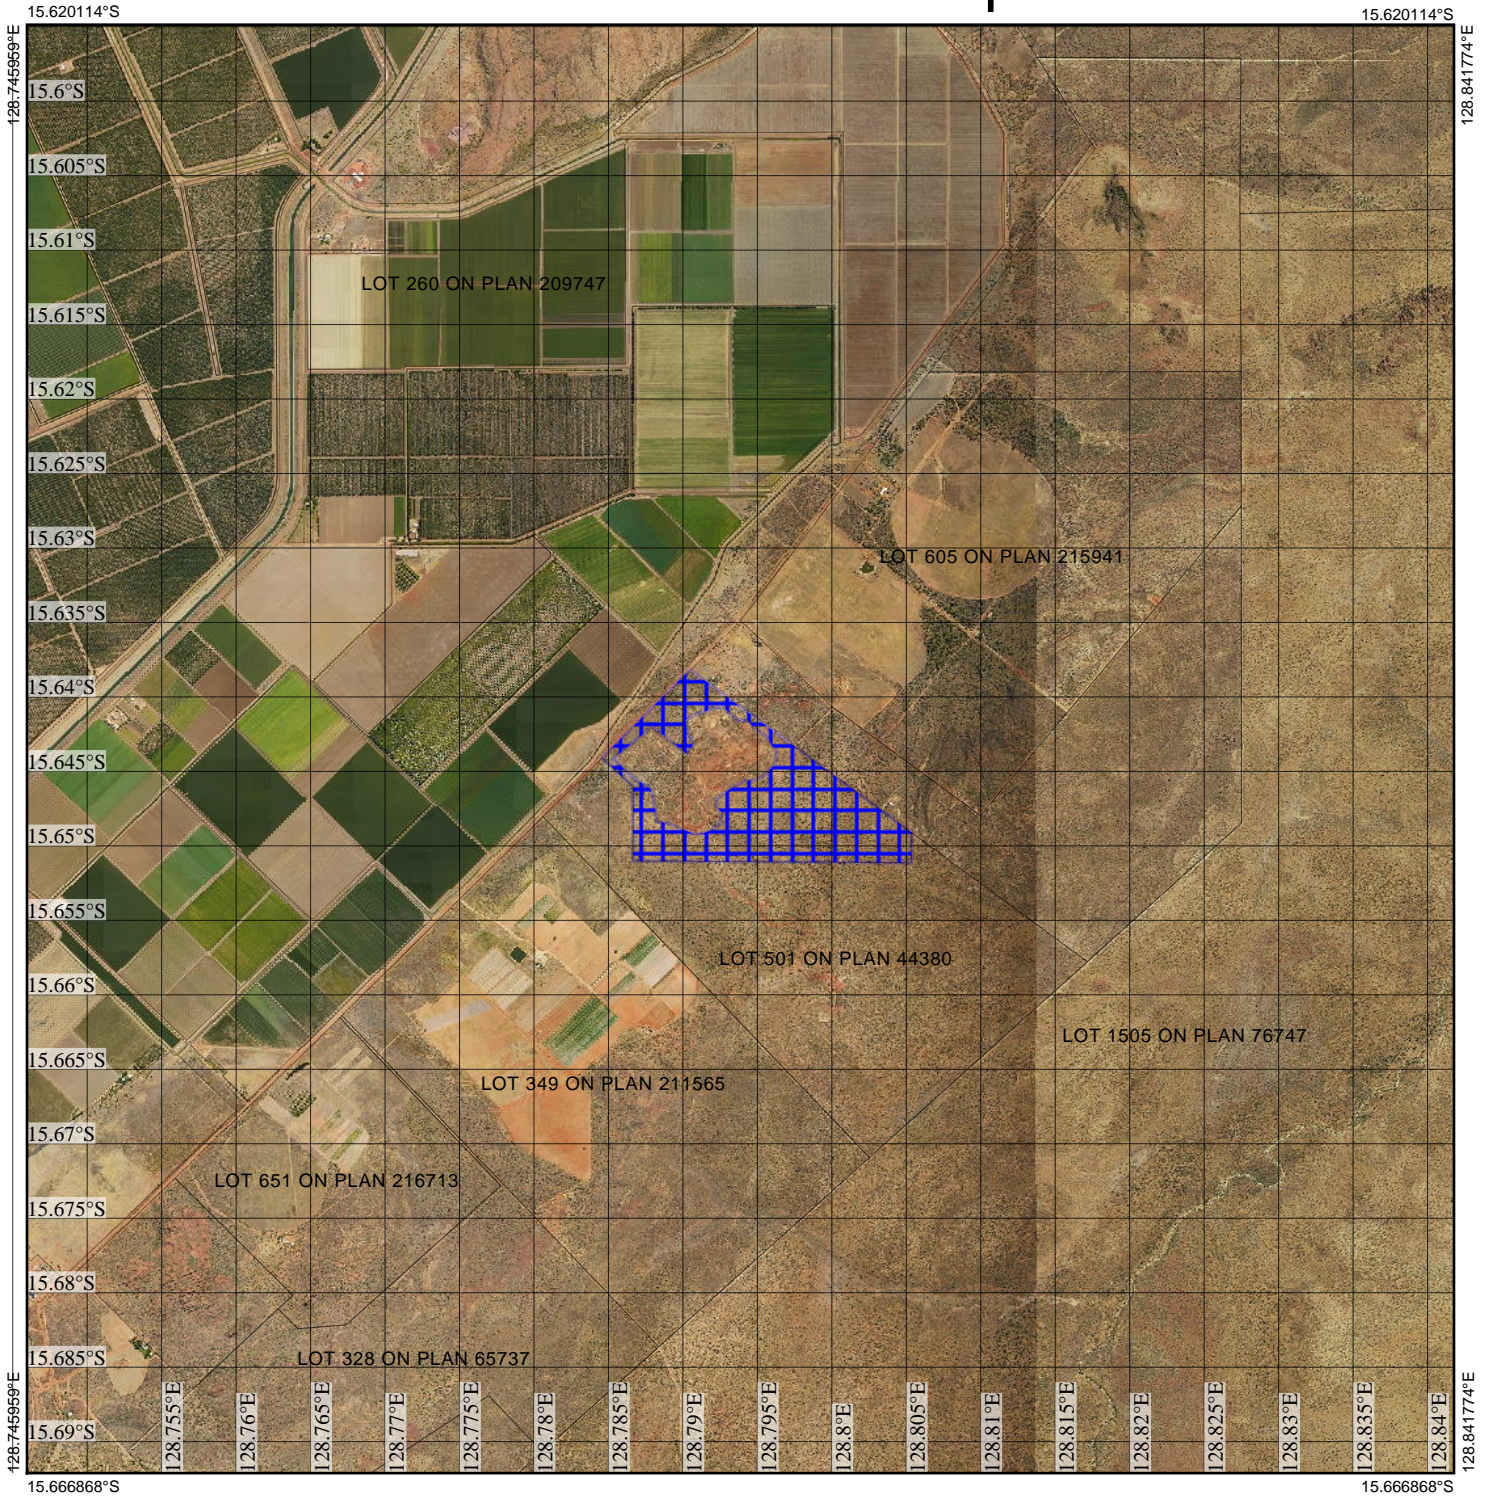

CPS 7656/1c - Map

Legend

-  Clearing Instruments Proposals
-  Imagery

(Approximate when reproduced at A4)

GDA 94 (Lat/Long)

Geocentric Datum of Australia 1994

..... Date

GOVERNMENT OF
WESTERN AUSTRALIA
WA Crown Copyright 2017