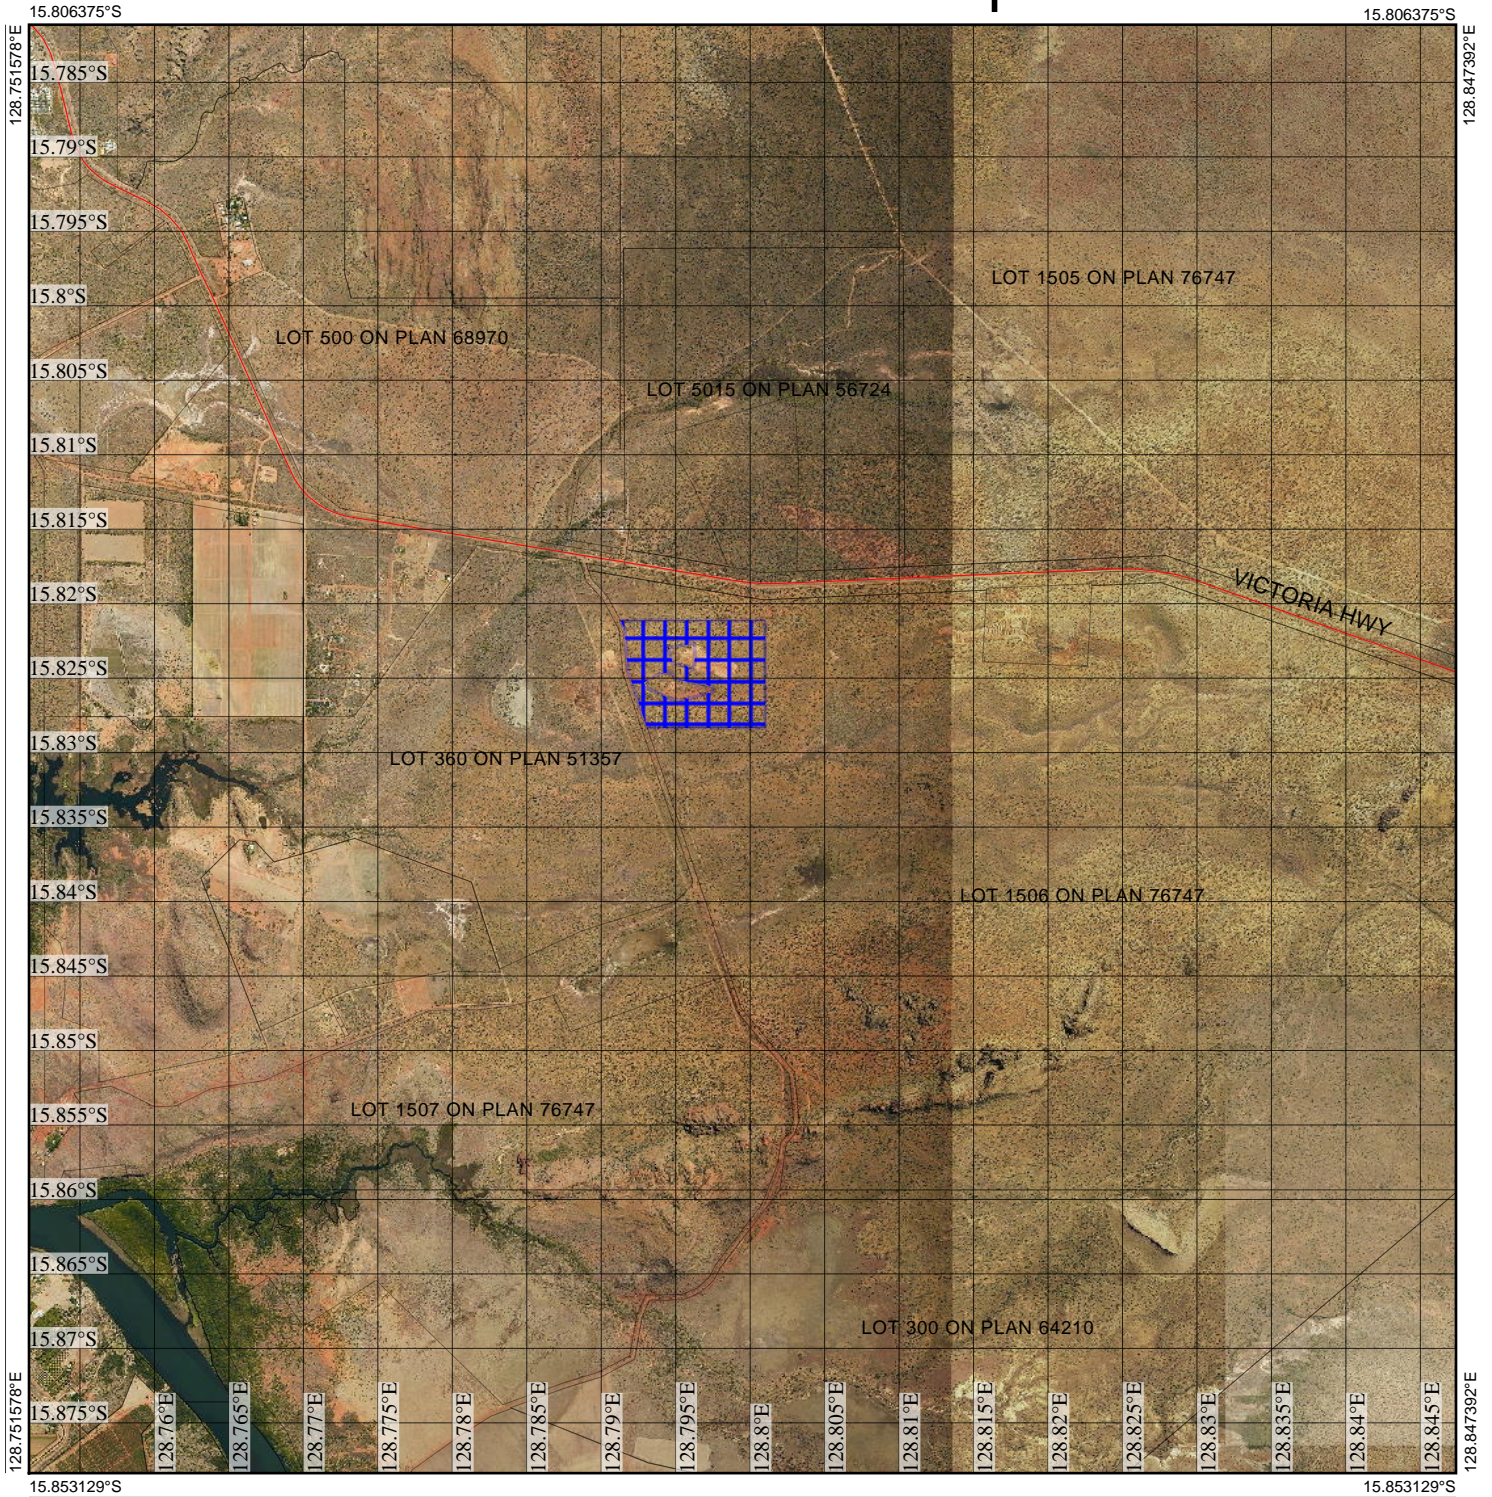

# CPS 7656/1d - Map

## Legend

-  Clearing Instruments Proposals
-  Imagery

(Approximate when reproduced at A4)

GDA 94 (Lat/Long)

Geocentric Datum of Australia 1994

..... Date .....