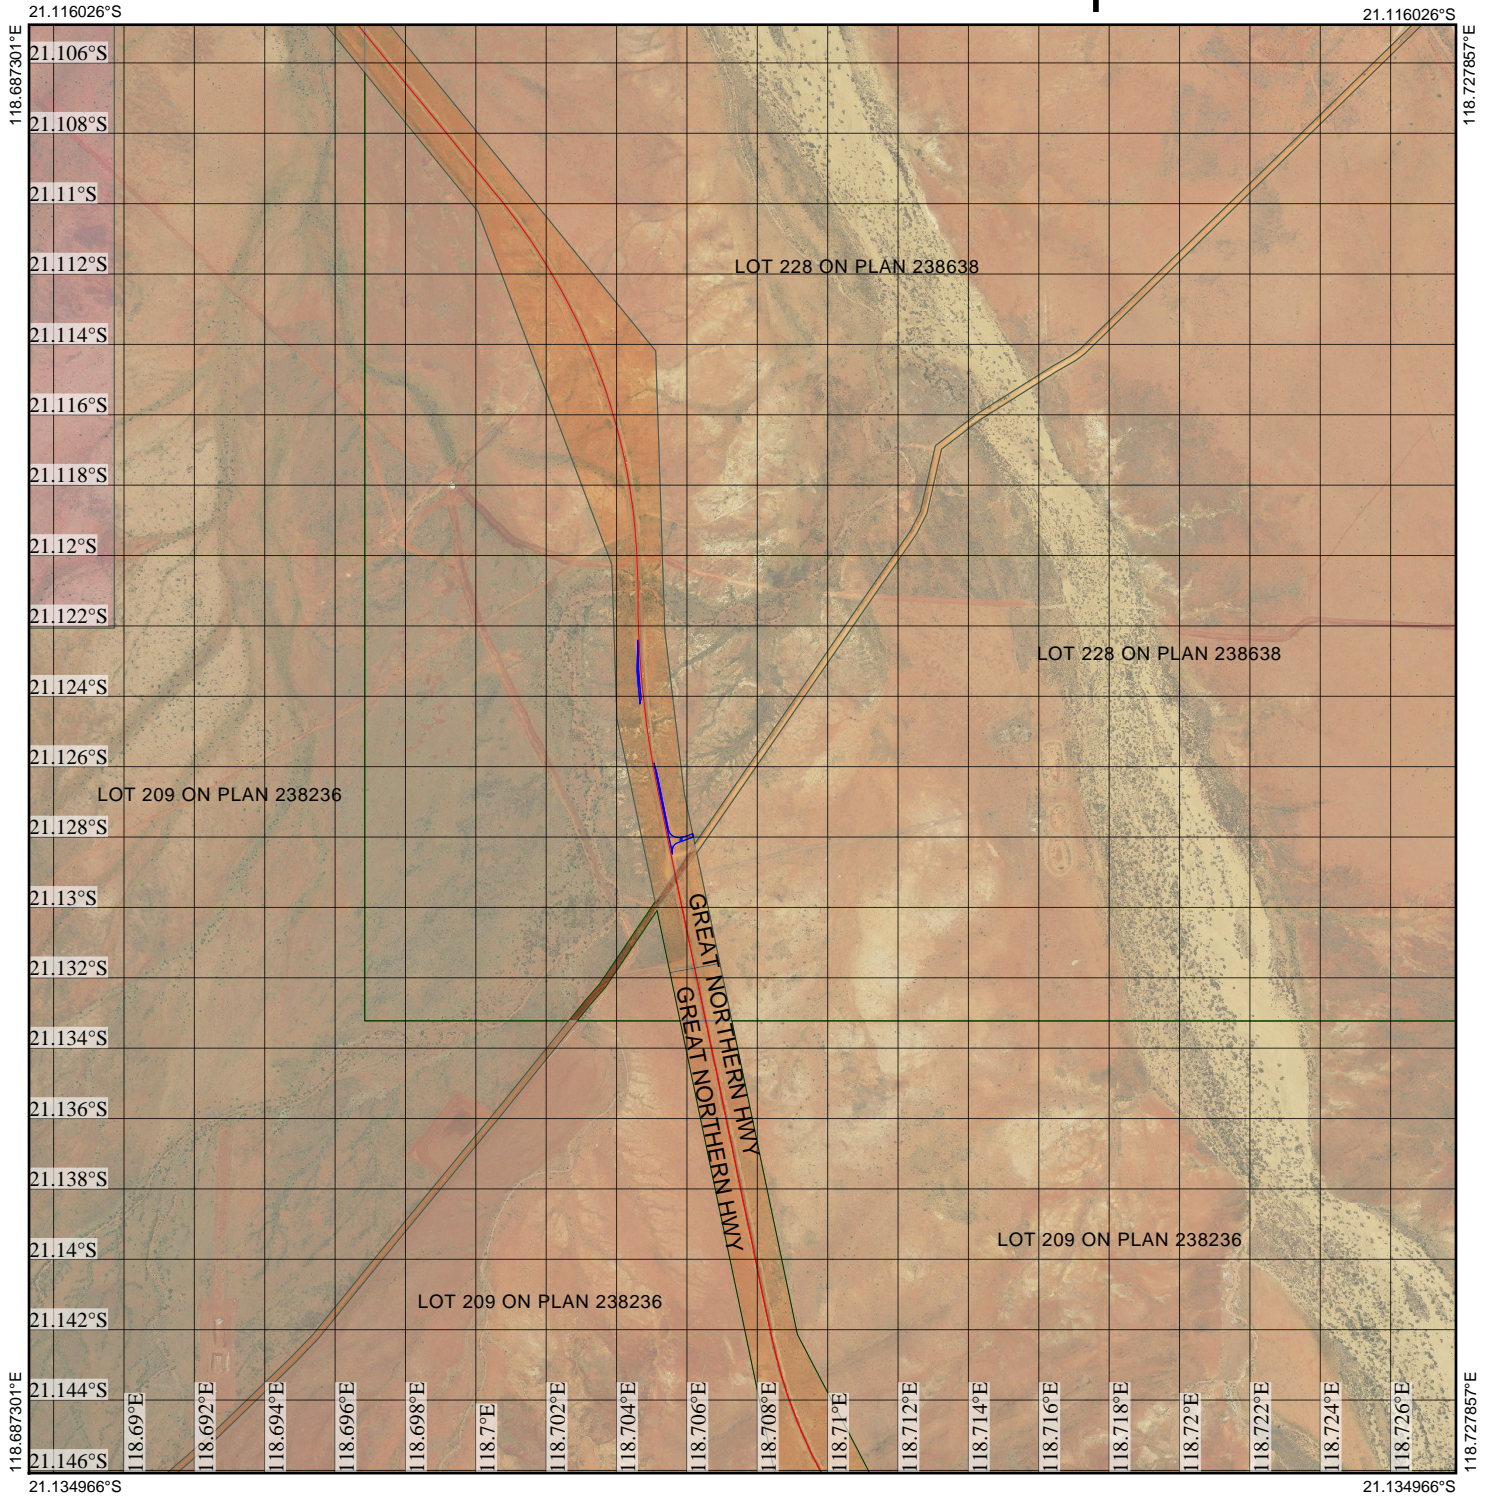

CPS 7793/1 - Context Map

Legend

-  Cadastre (Search)
-  Cadastre Flattened - 50K
-  Cadastre Flattened - 250K
-  Clearing Instruments Proposals
-  Imagery

(Approximate when reproduced at A4)

GDA 94 (Lat/Long)

Geocentric Datum of Australia 1994

..... Date