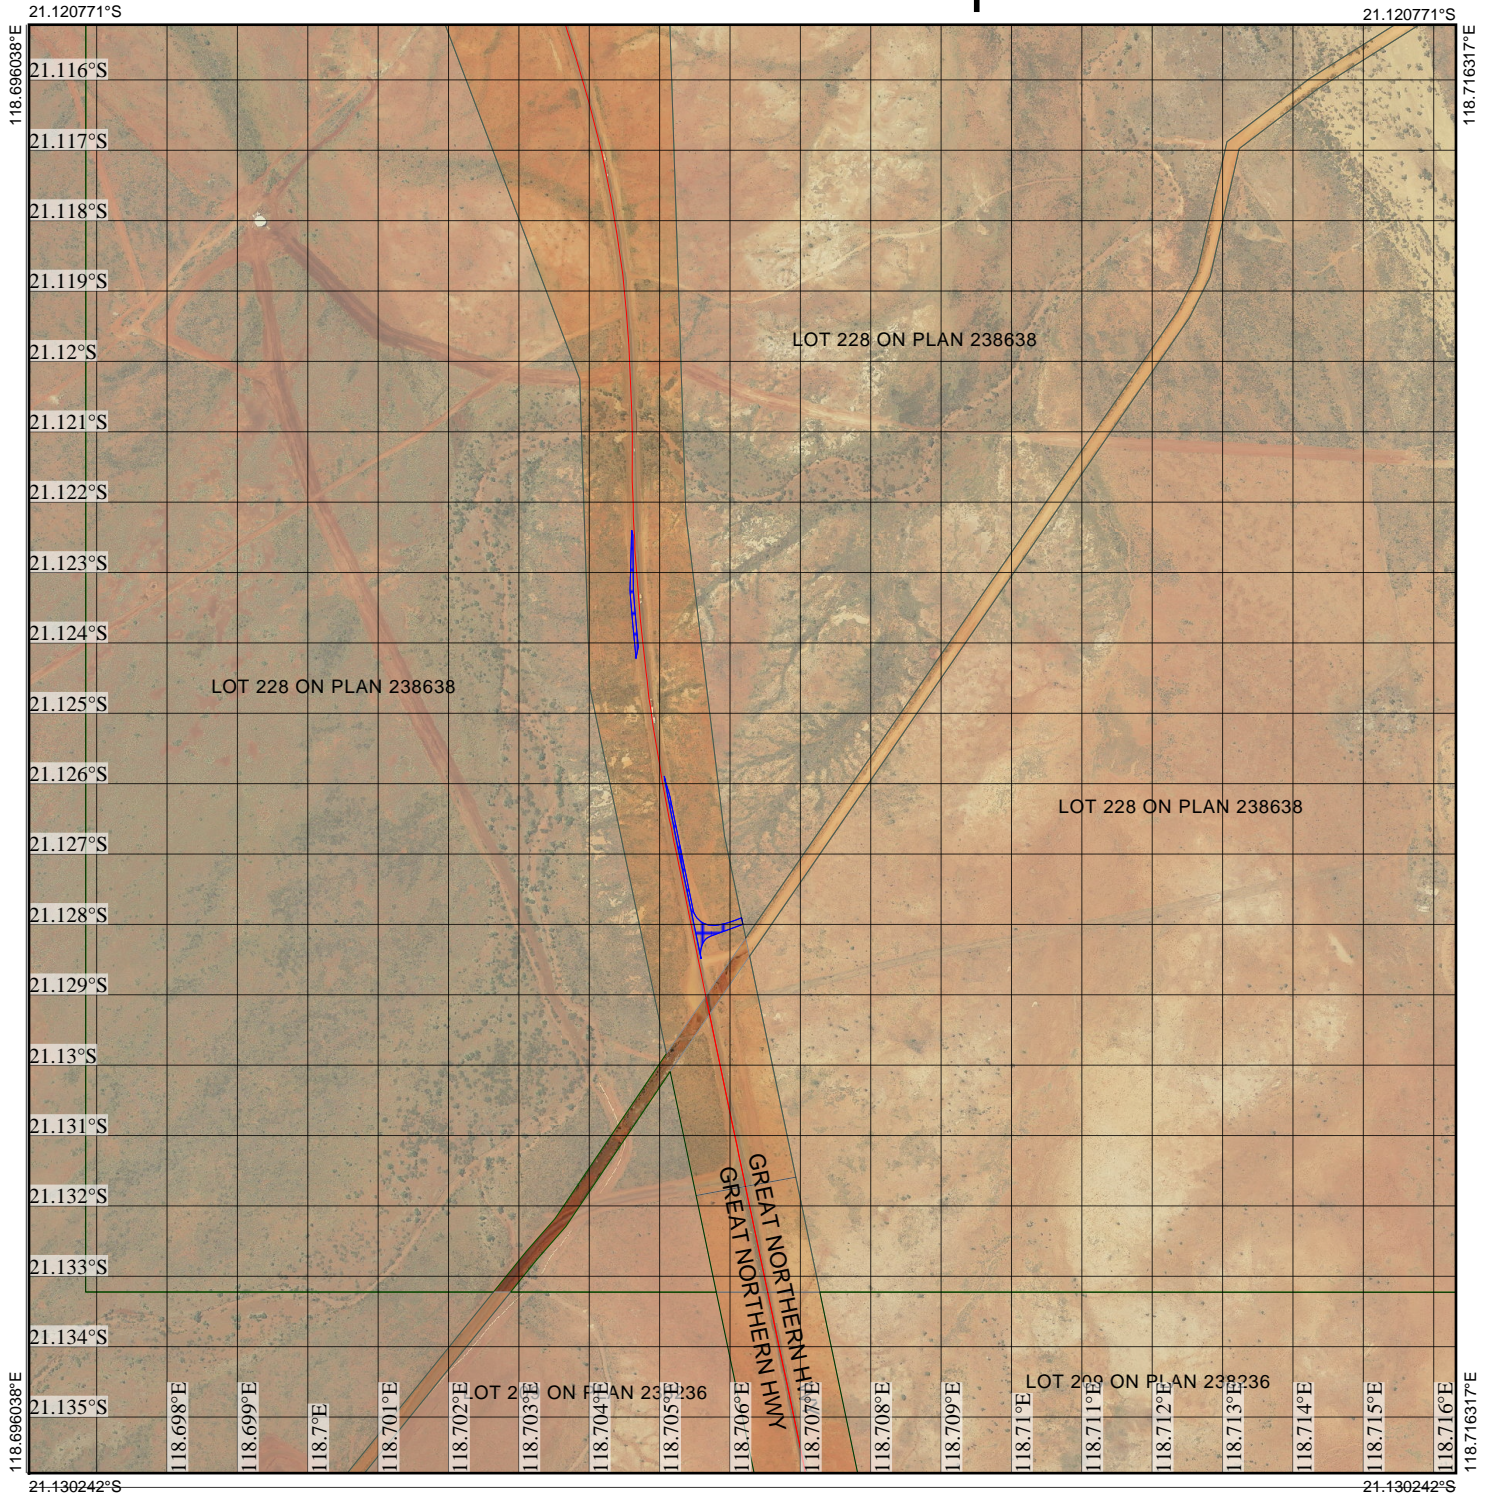

CPS 7793/1 - Map

Legend

-  Cadastre (Search)
-  Cadastre Flattened - 50K
-  Cadastre Flattened - 250K
-  Clearing Instruments Proposals
-  Imagery

(Approximate when reproduced at A4)

GDA 94 (Lat/Long)

Geocentric Datum of Australia 1994