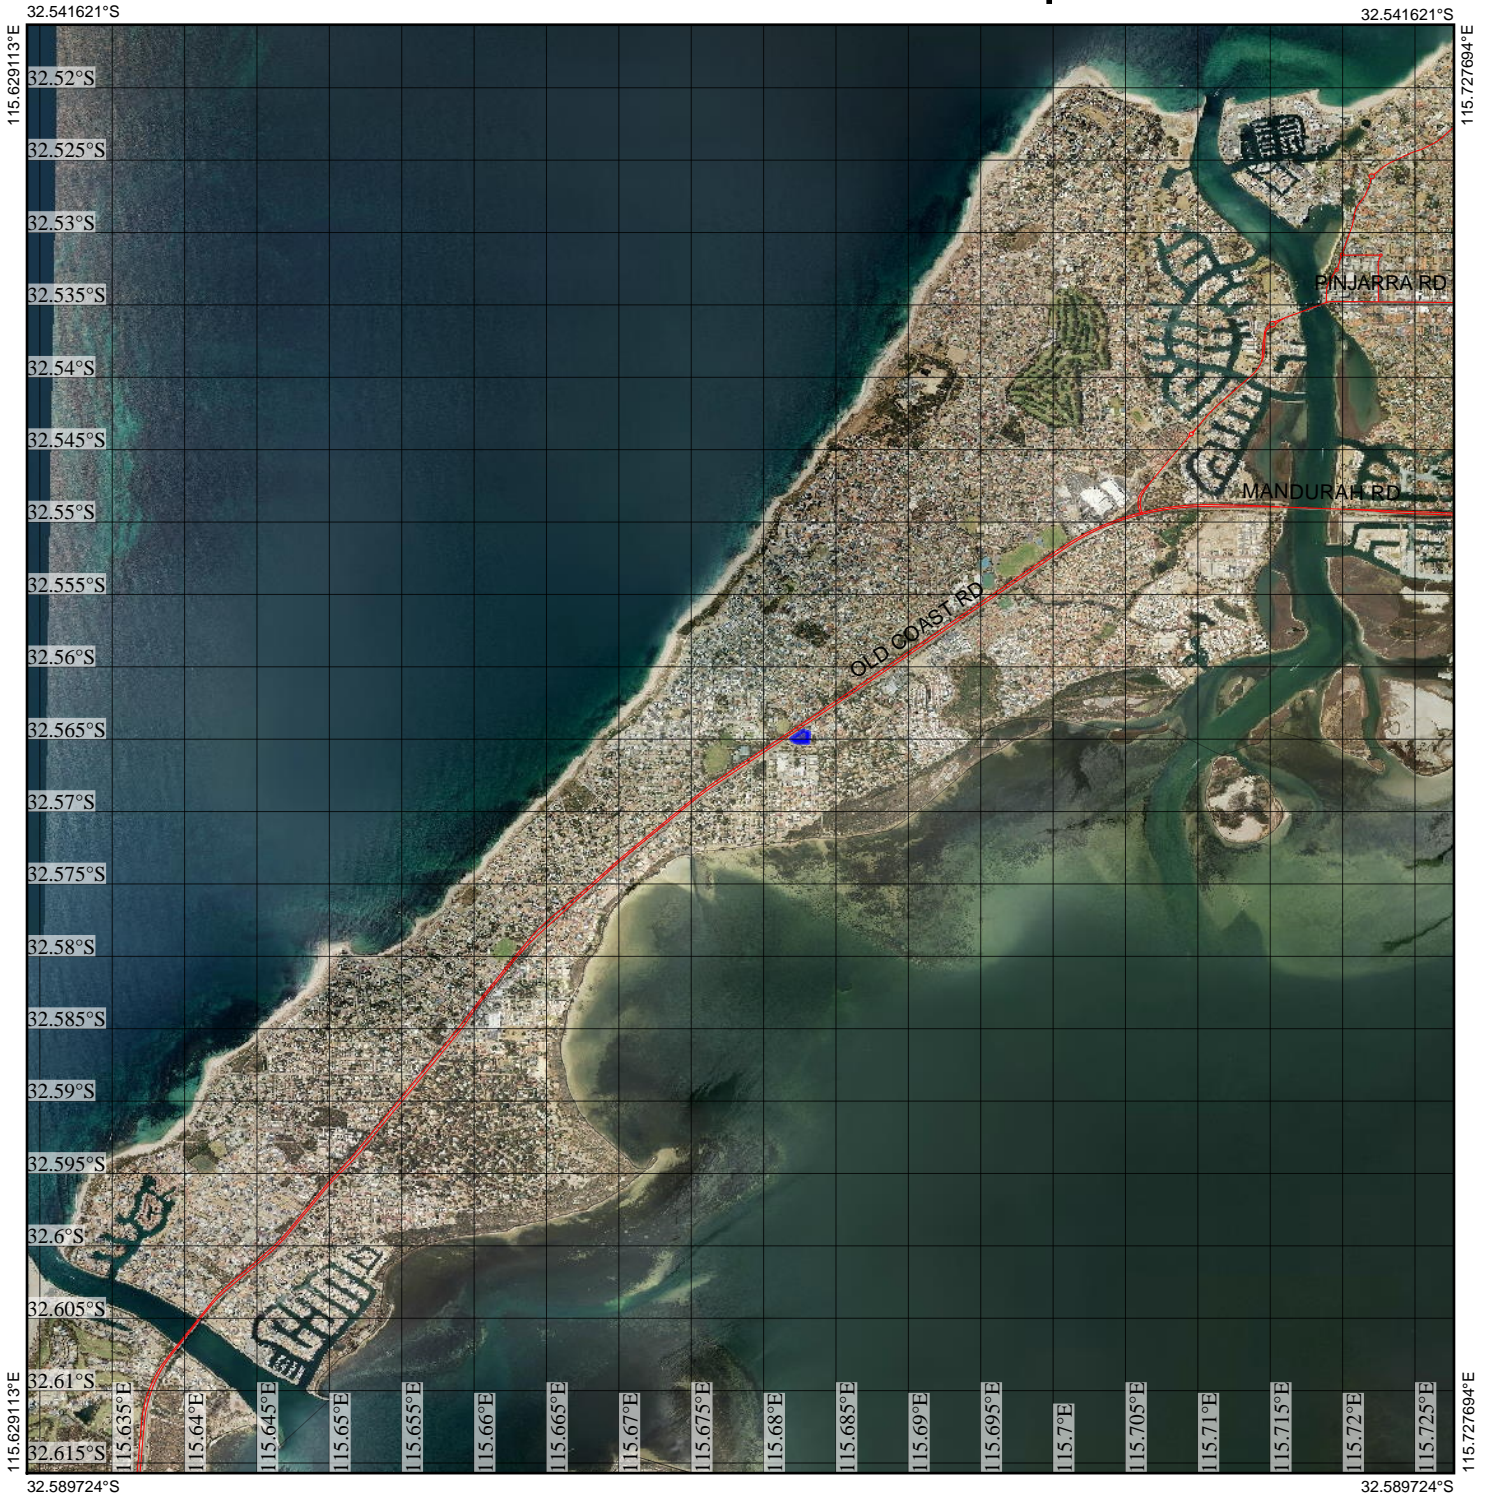

CPS 7801/2 - Context map

Legend

-  Clearing Instruments Proposals
-  Imagery

(Approximate when reproduced at A4)

GDA 94 (Lat/Long)

Geocentric Datum of Australia 1994

..... Date

GOVERNMENT OF
WESTERN AUSTRALIA
WA Crown Copyright 2017