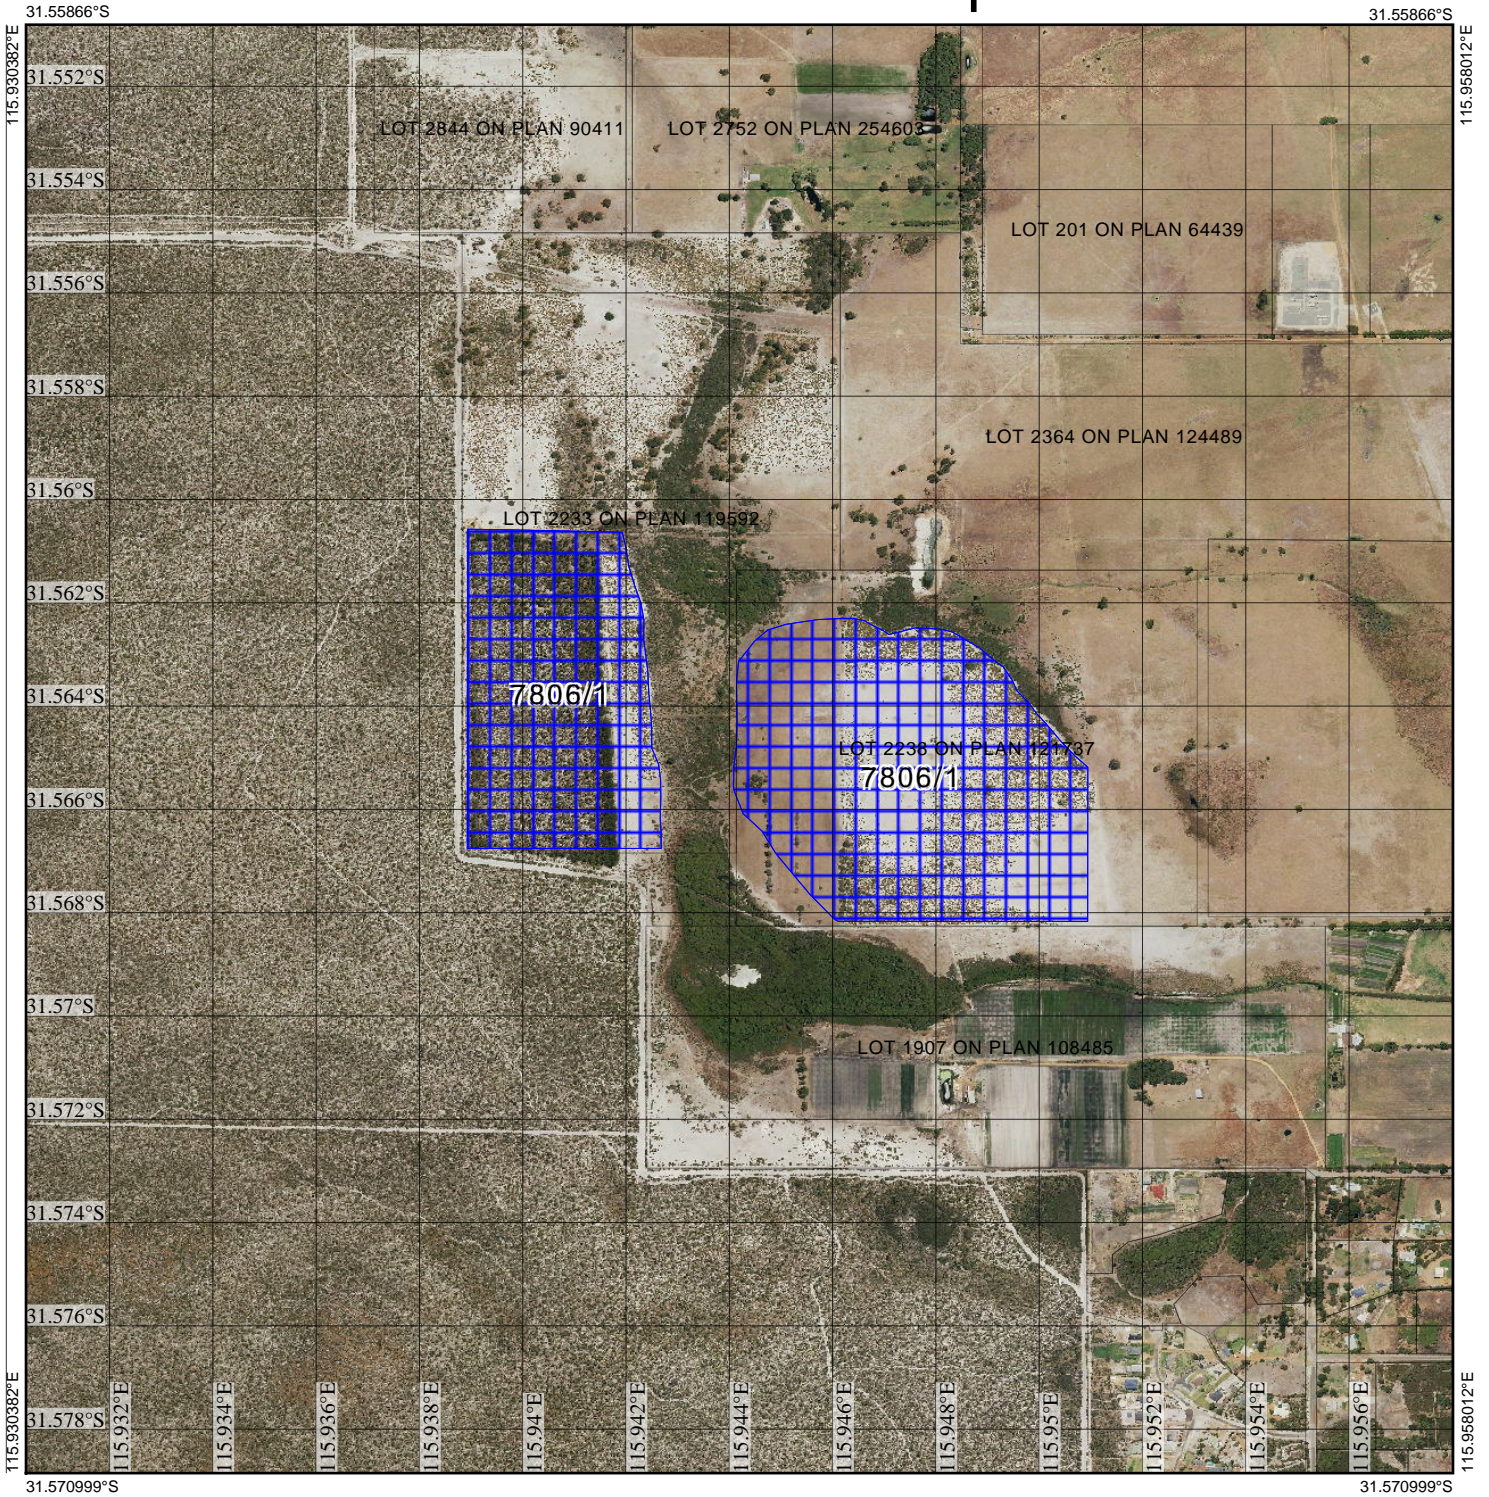

CPS 7806/1 - Map

Legend

-  Cadastre
-  Clearing Instruments Proposals
-  Imagery

(Approximate when reproduced at A4)

GDA 94 (Lat/Long)

Geocentric Datum of Australia 1994

..... Date

GOVERNMENT OF
WESTERN AUSTRALIA
WA Crown Copyright 2017