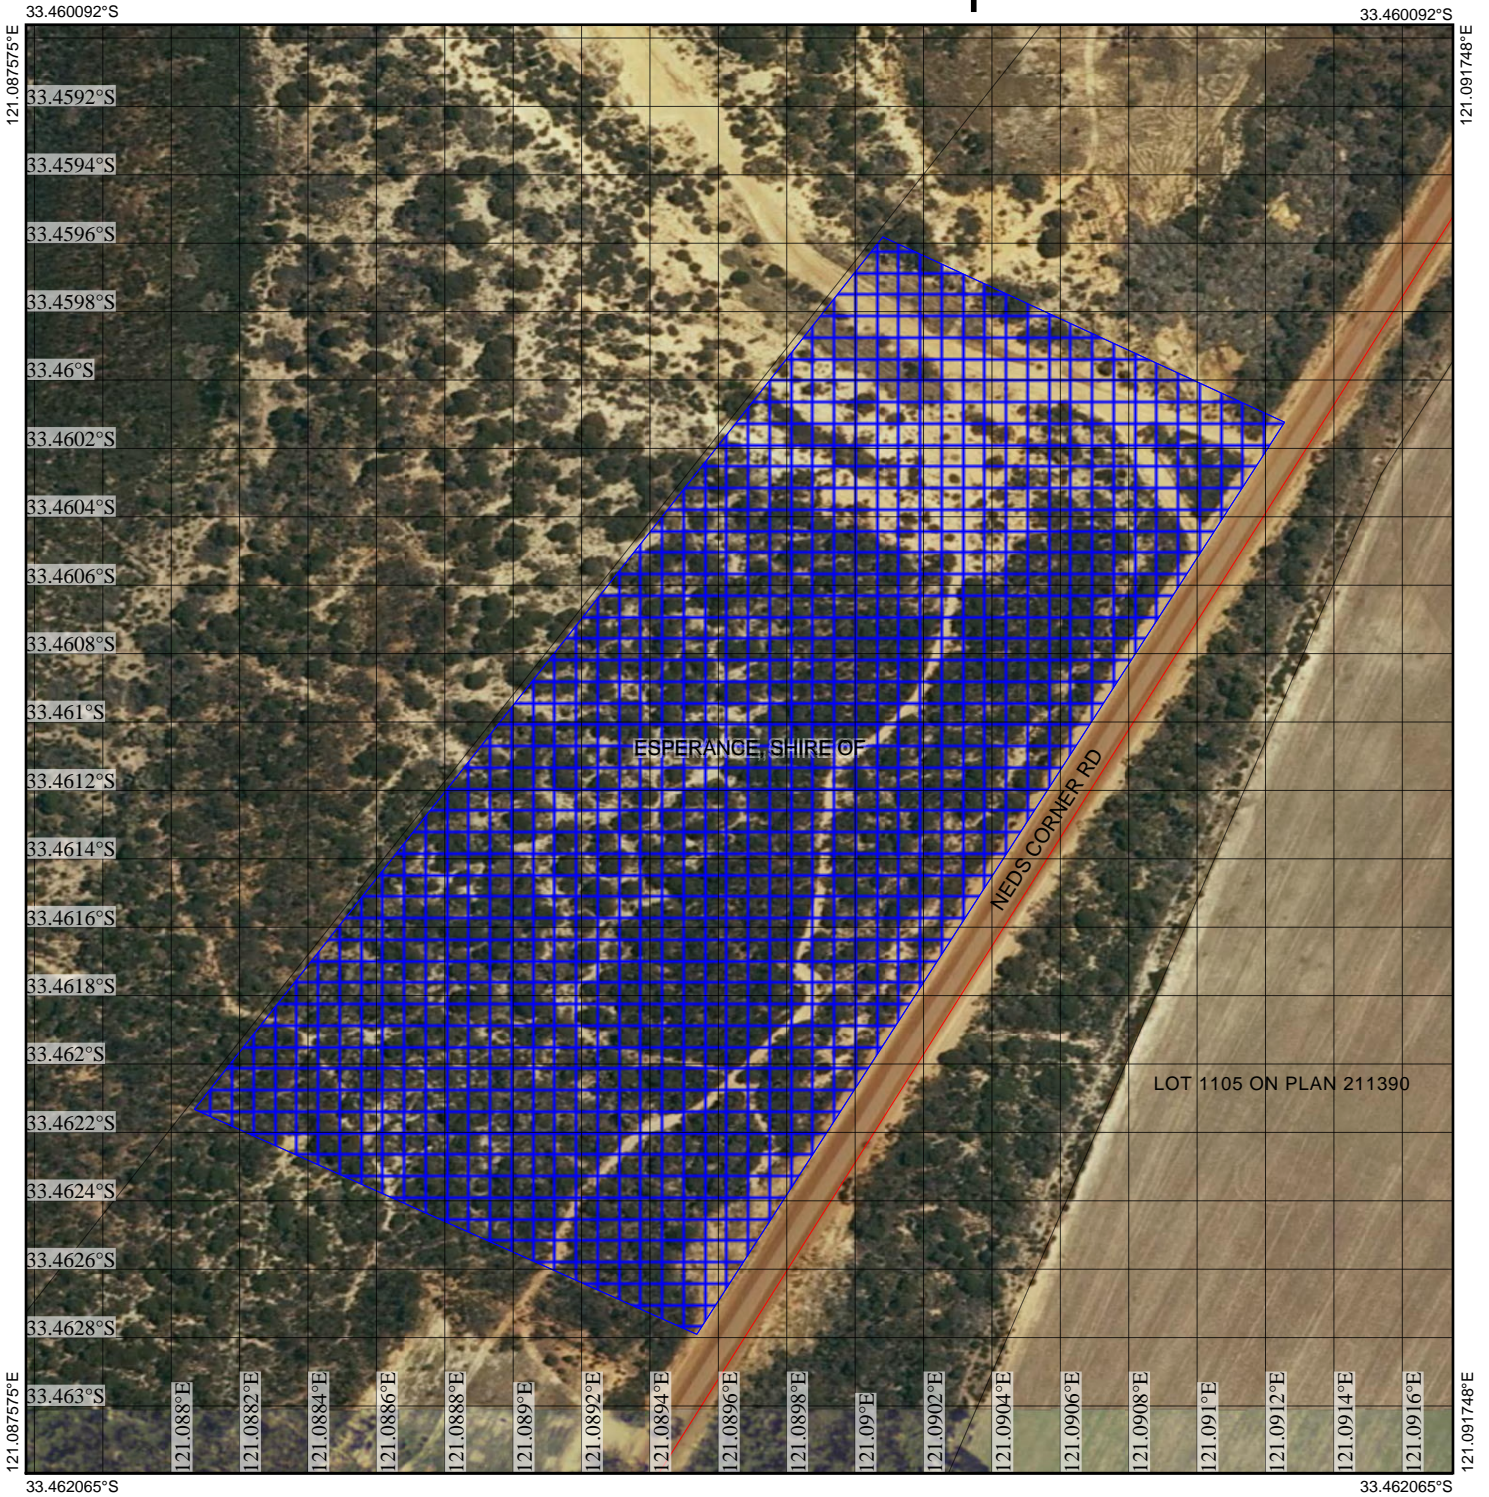

CPS 7811/1 - Map

Legend

-  Cadastre
-  Clearing Instruments Proposals
-  Roads
-  Imagery
-  Local Government Authority

(Approximate when reproduced at A4)

GDA 94 (Lat/Long)

Geocentric Datum of Australia 1994