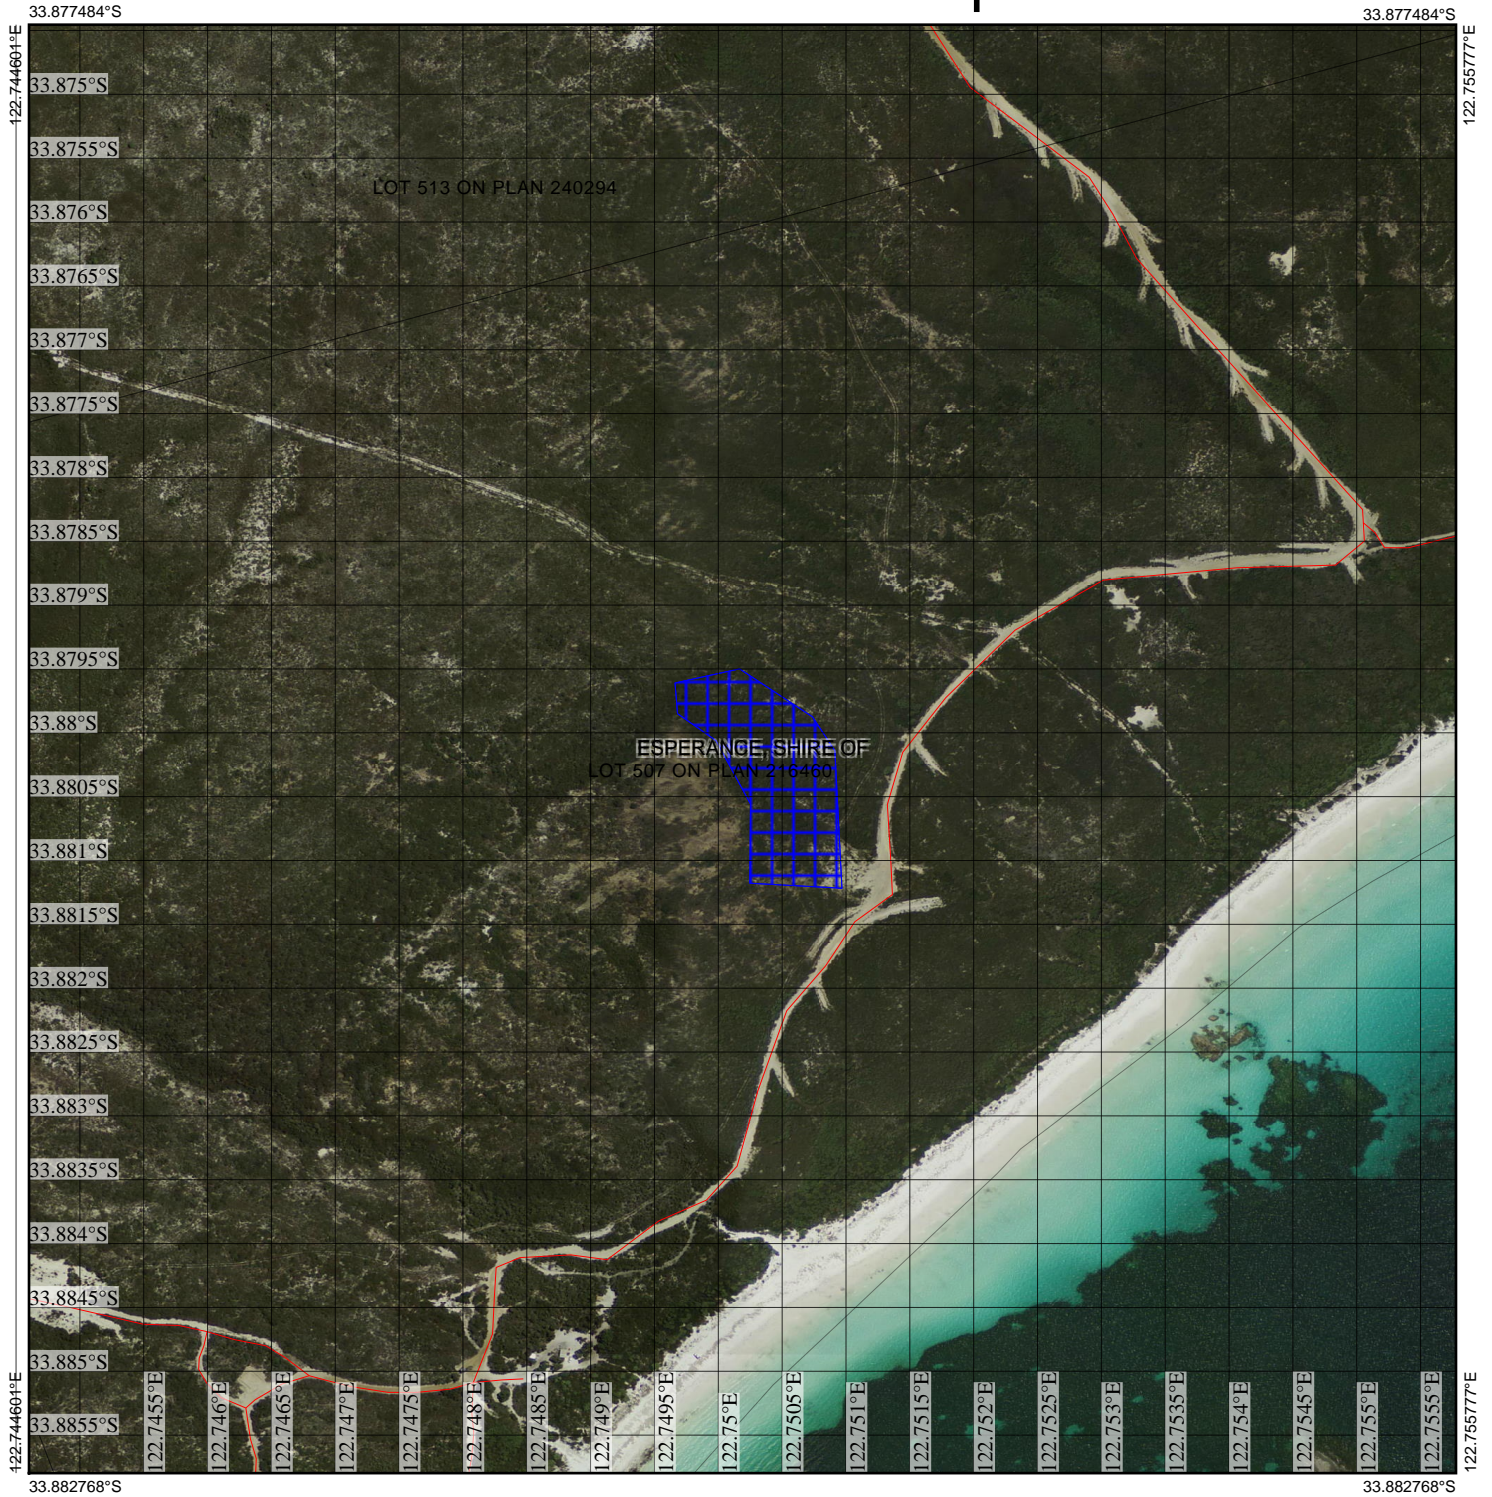

CPS 7812/1 - Map

Legend

-  Cadastre
-  Clearing Instruments Proposals
-  Roads
-  Imagery
-  Local Government Authority

(Approximate when reproduced at A4)

GDA 94 (Lat/Long)

Geocentric Datum of Australia 1994

..... Date

GOVERNMENT OF
WESTERN AUSTRALIA
WA Crown Copyright 2017