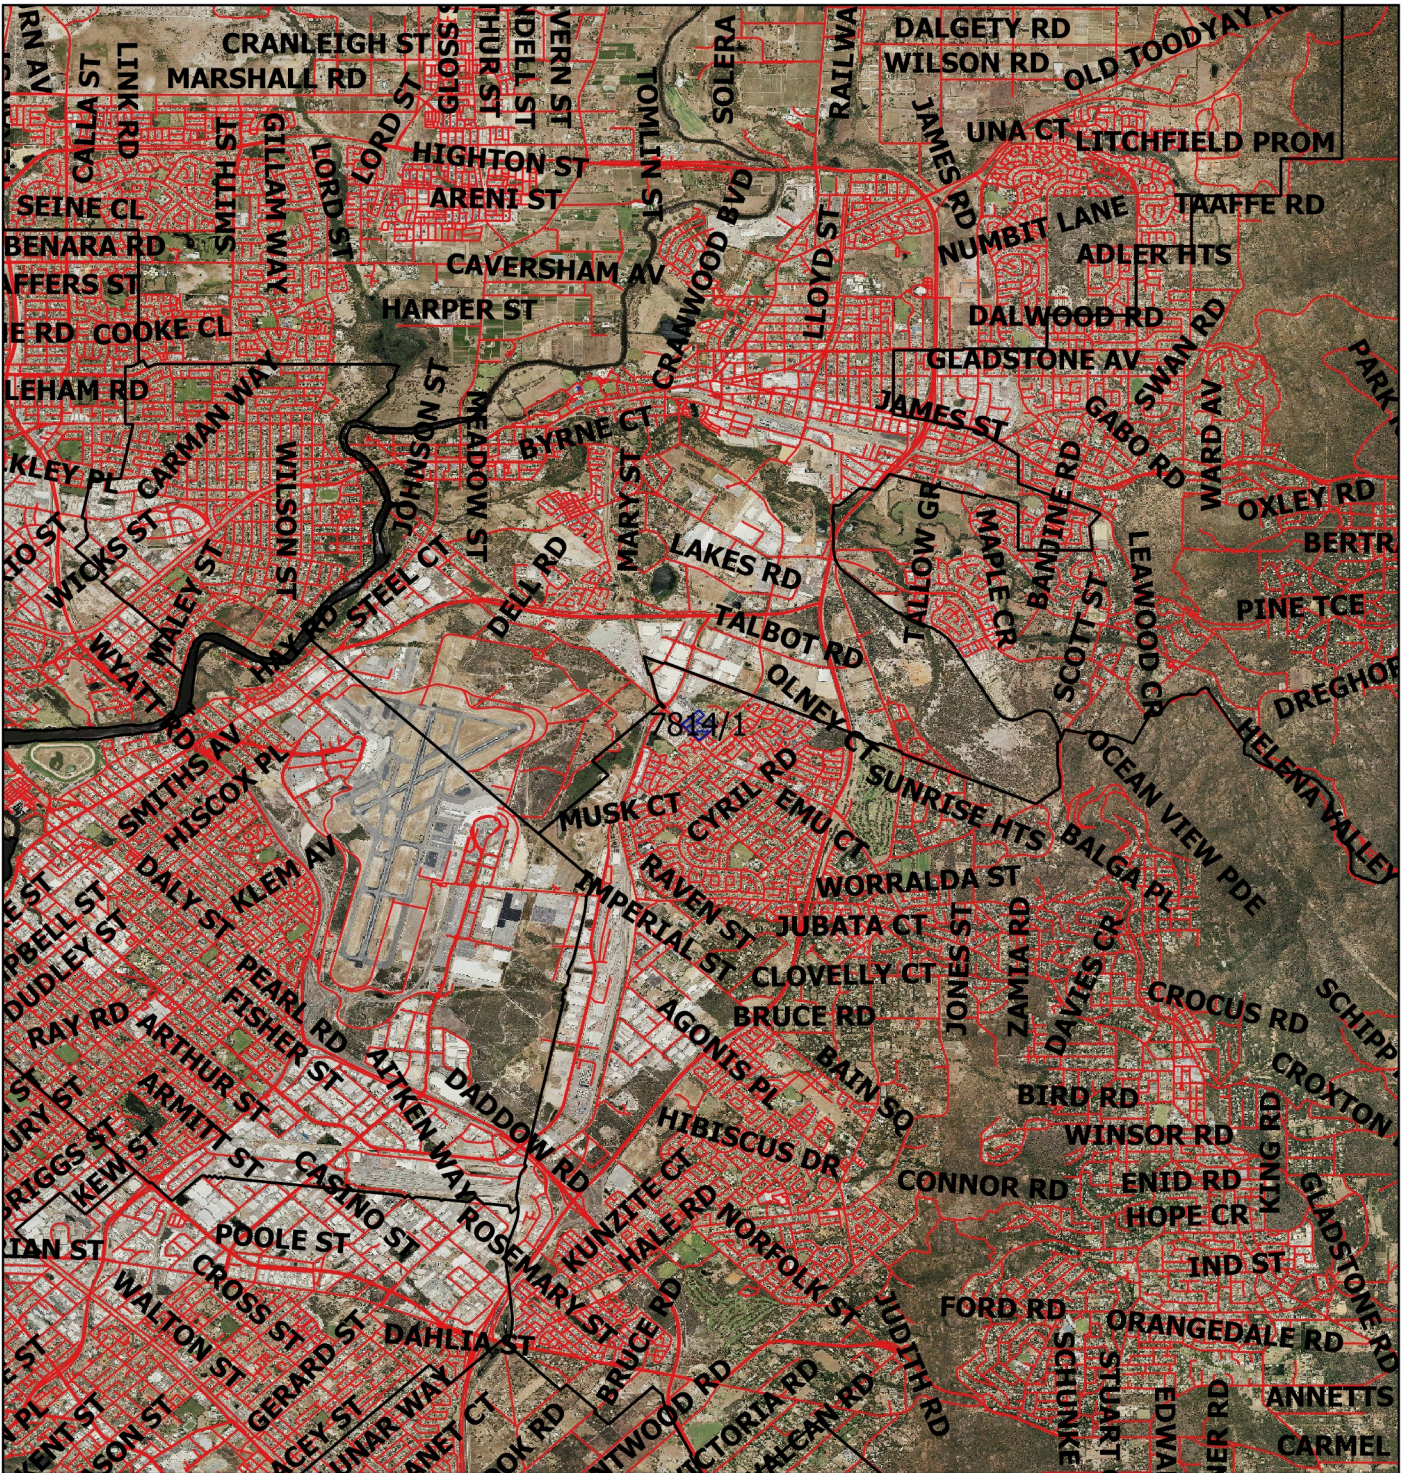

CPS 7814/1 - Context Map

Legend

-  Clearing Instruments Proposal
-  Cadastre
-  Virtual Mosaic
-  Local Govt. Authorities (LGA)

1:64,637

MGA 94

Geocentric Datum of Australia 1994

..... Date.....

GOVERNMENT OF
WESTERN AUSTRALIA