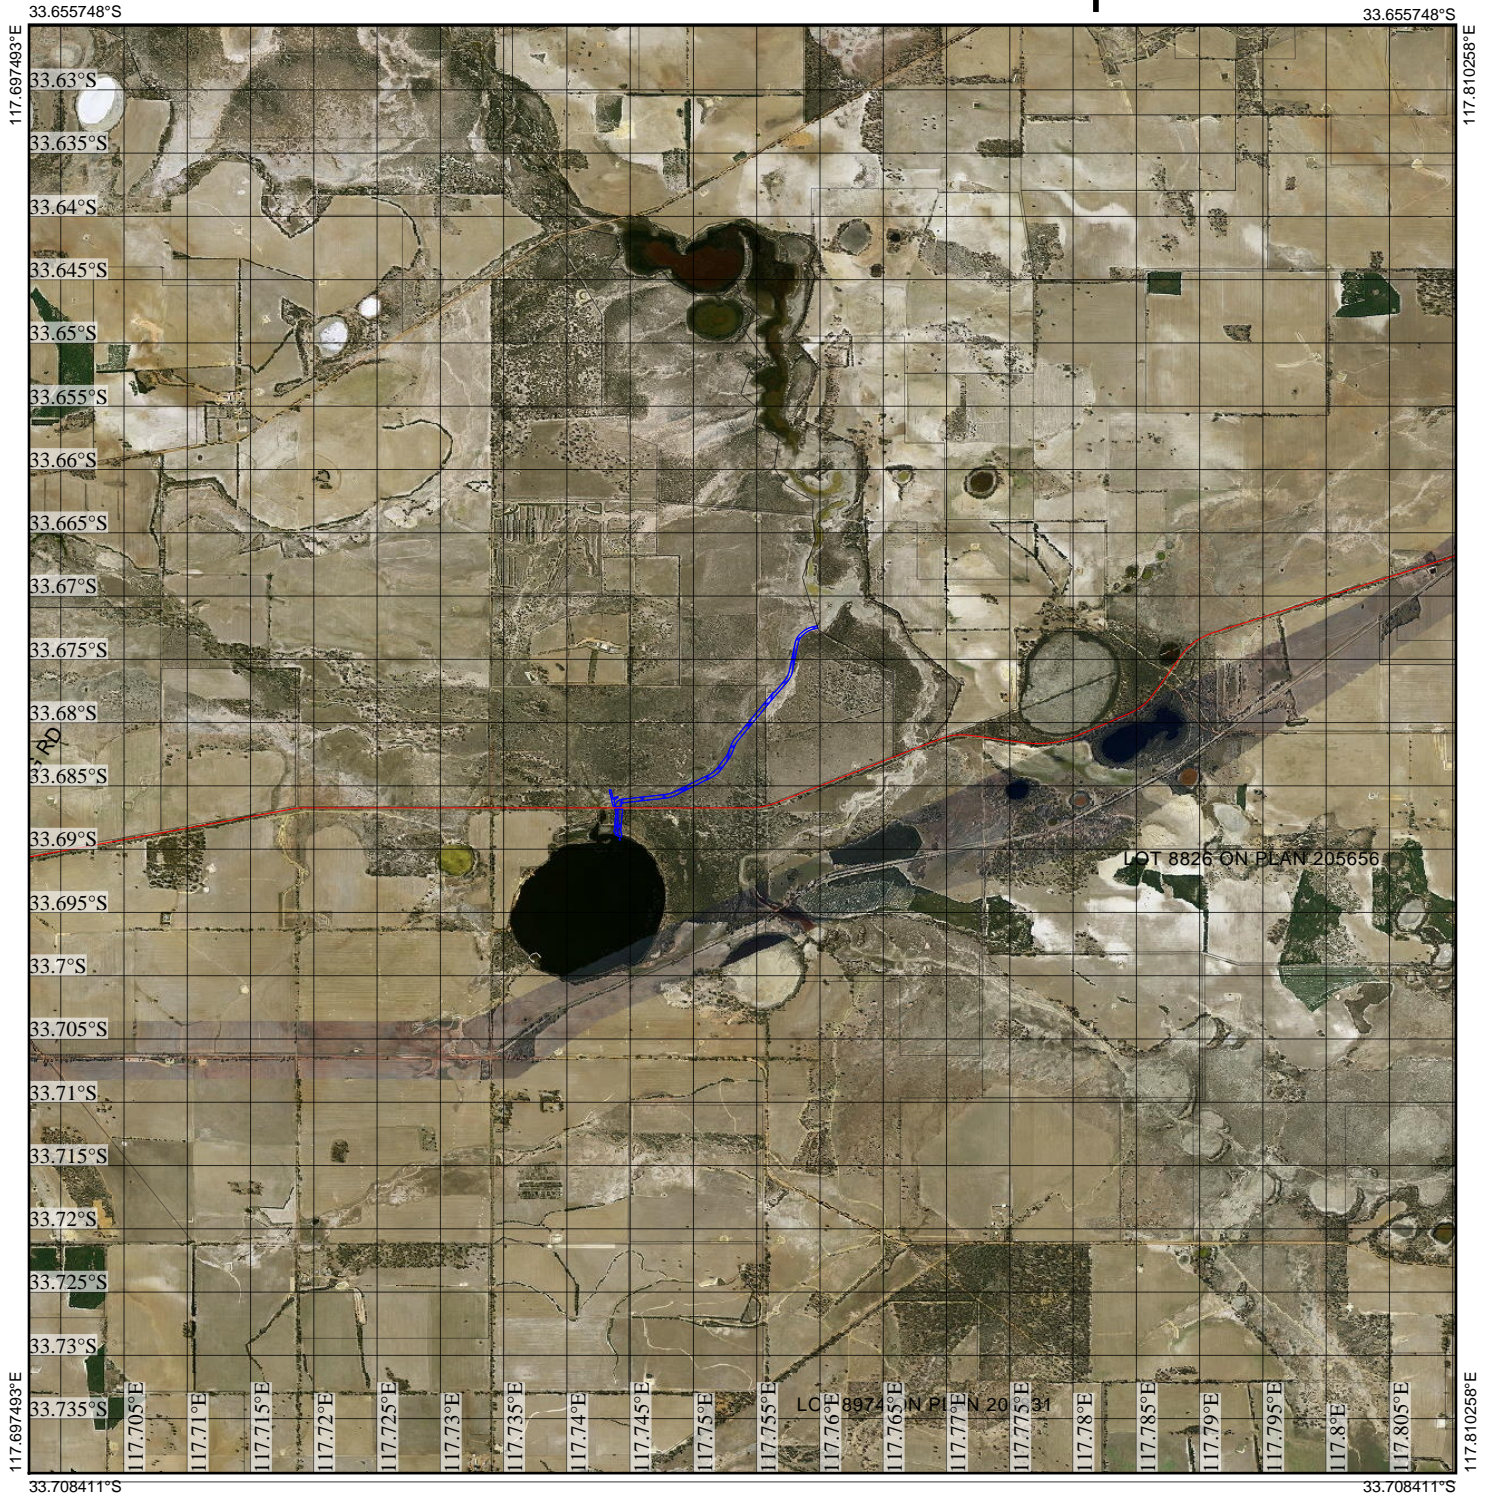

CPS 7815/1 - Context Map

Legend

-  Clearing Instruments Proposals
-  Imagery

(Approximate when reproduced at A4)

GDA 94 (Lat/Long)

Geocentric Datum of Australia 1994

..... Date

GOVERNMENT OF
WESTERN AUSTRALIA
WA Crown Copyright 2017