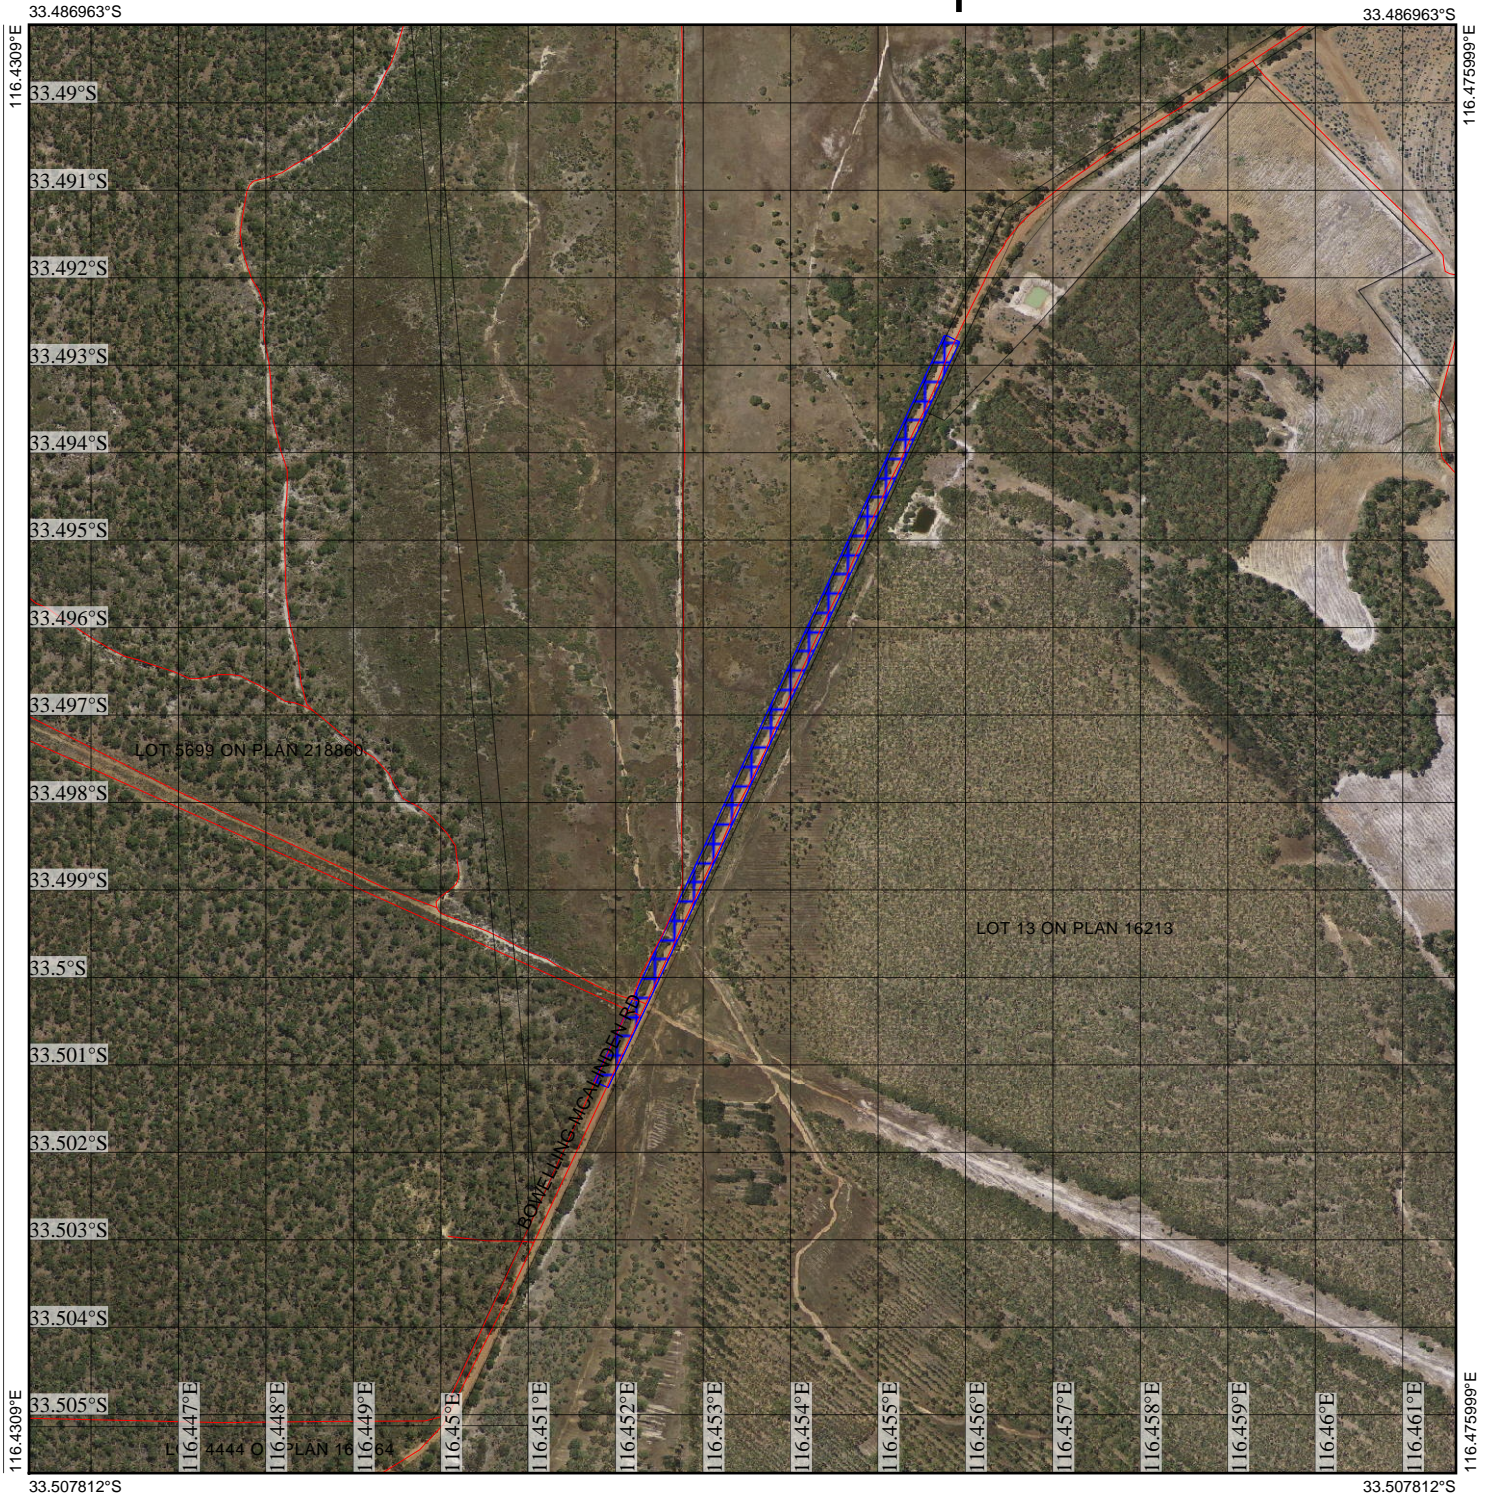

CPS 7827/1 - Map a

Legend

-  Clearing Instruments Proposals
-  Roads
-  Imagery

(Approximate when reproduced at A4)

GDA 94 (Lat/Long)

Geocentric Datum of Australia 1994

..... Date

GOVERNMENT OF
WESTERN AUSTRALIA
WA Crown Copyright 2017