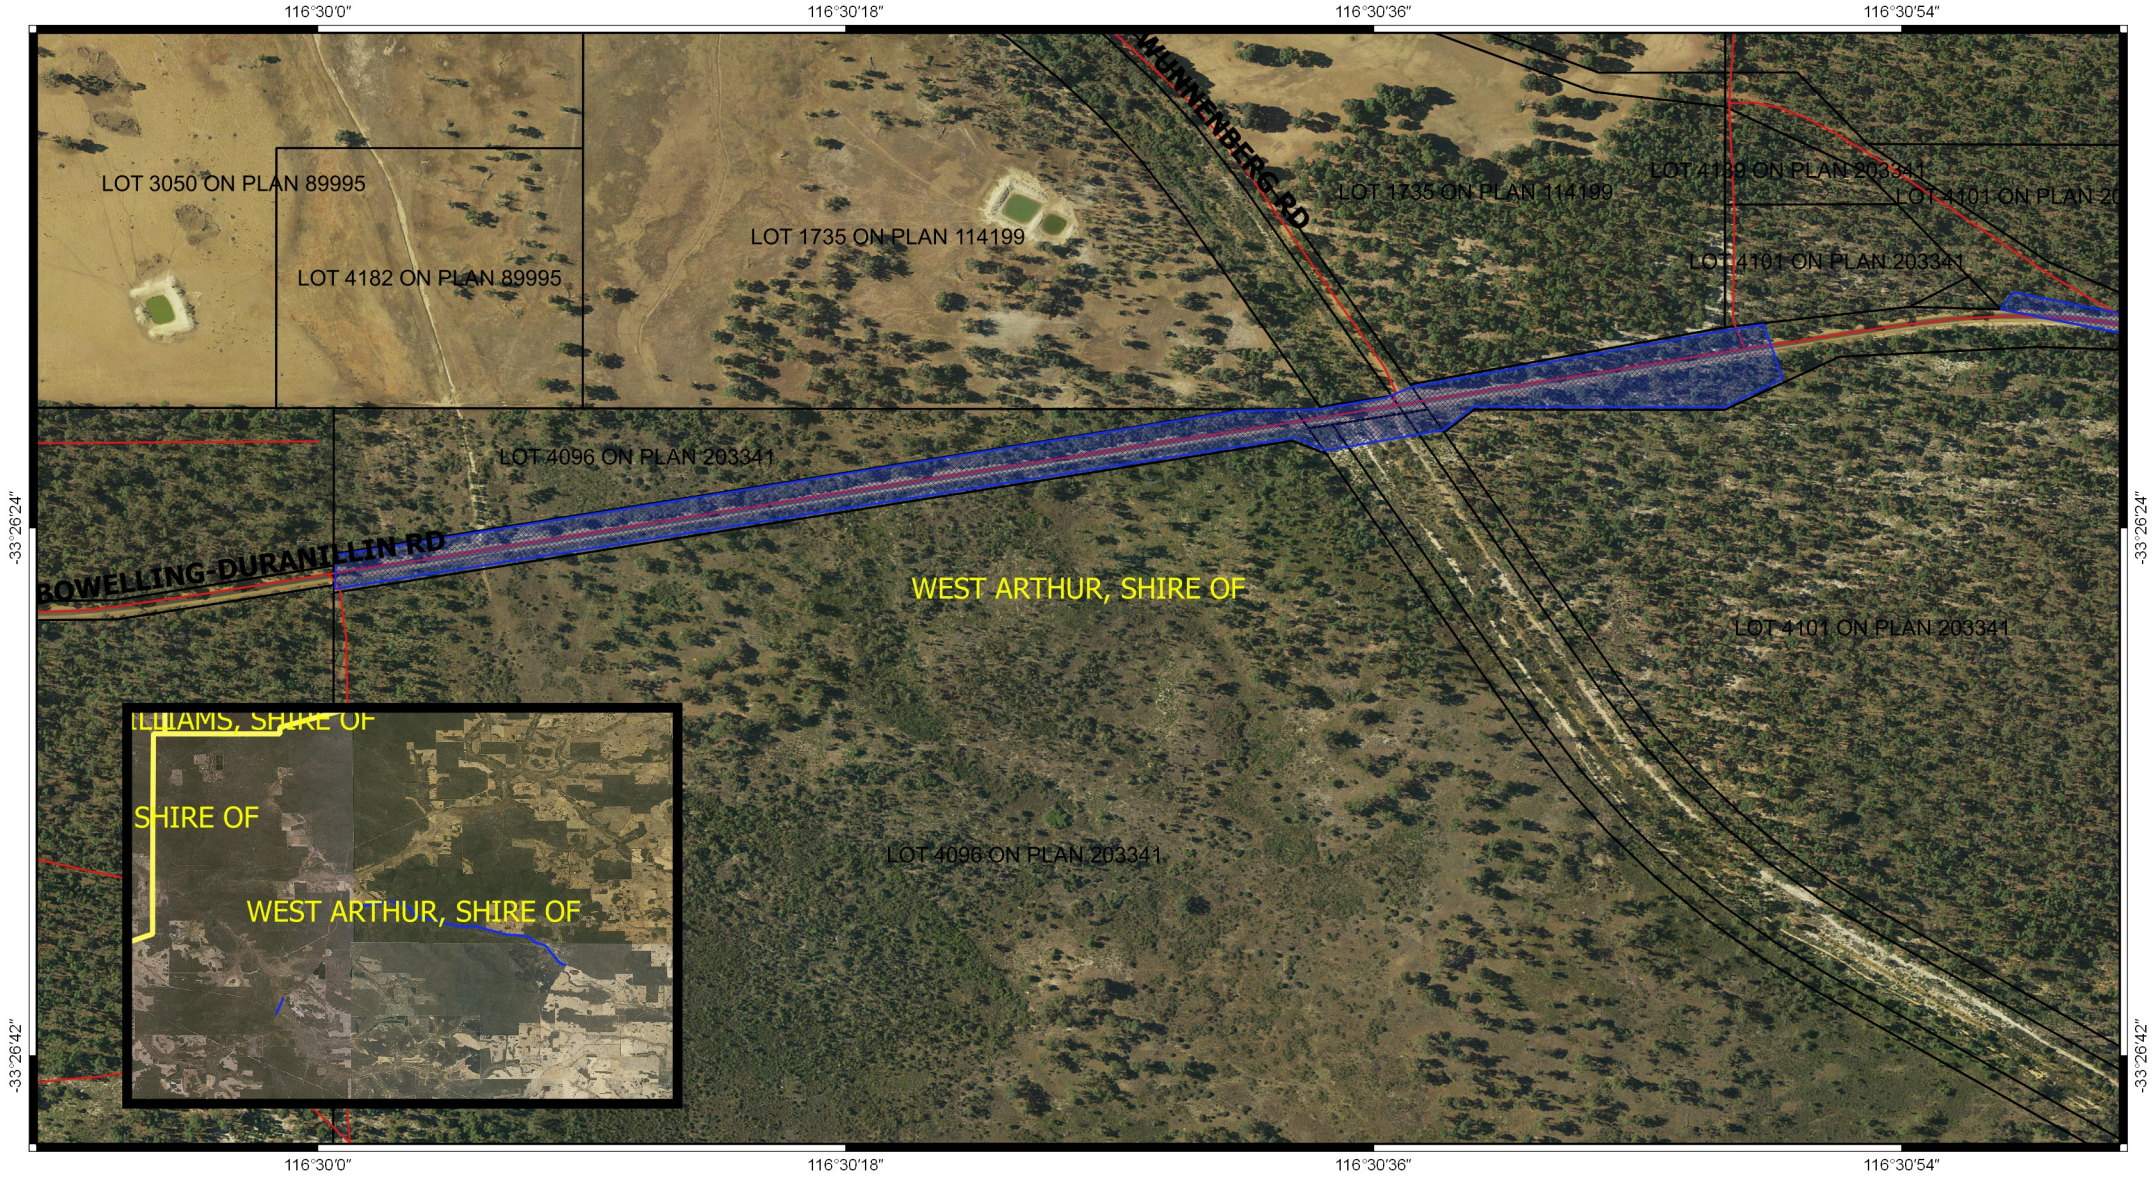

# CPS 7827/1 - Map b

## Legend

-  Areas applied to clear
-  LGA
-  Cadastre
-  Virtual Mosaic (LGATE-V001)
-  Roads

MGA 94  
Geocentric Datum of Australia 1994

1:5,000

GOVERNMENT OF  
WESTERN AUSTRALIA