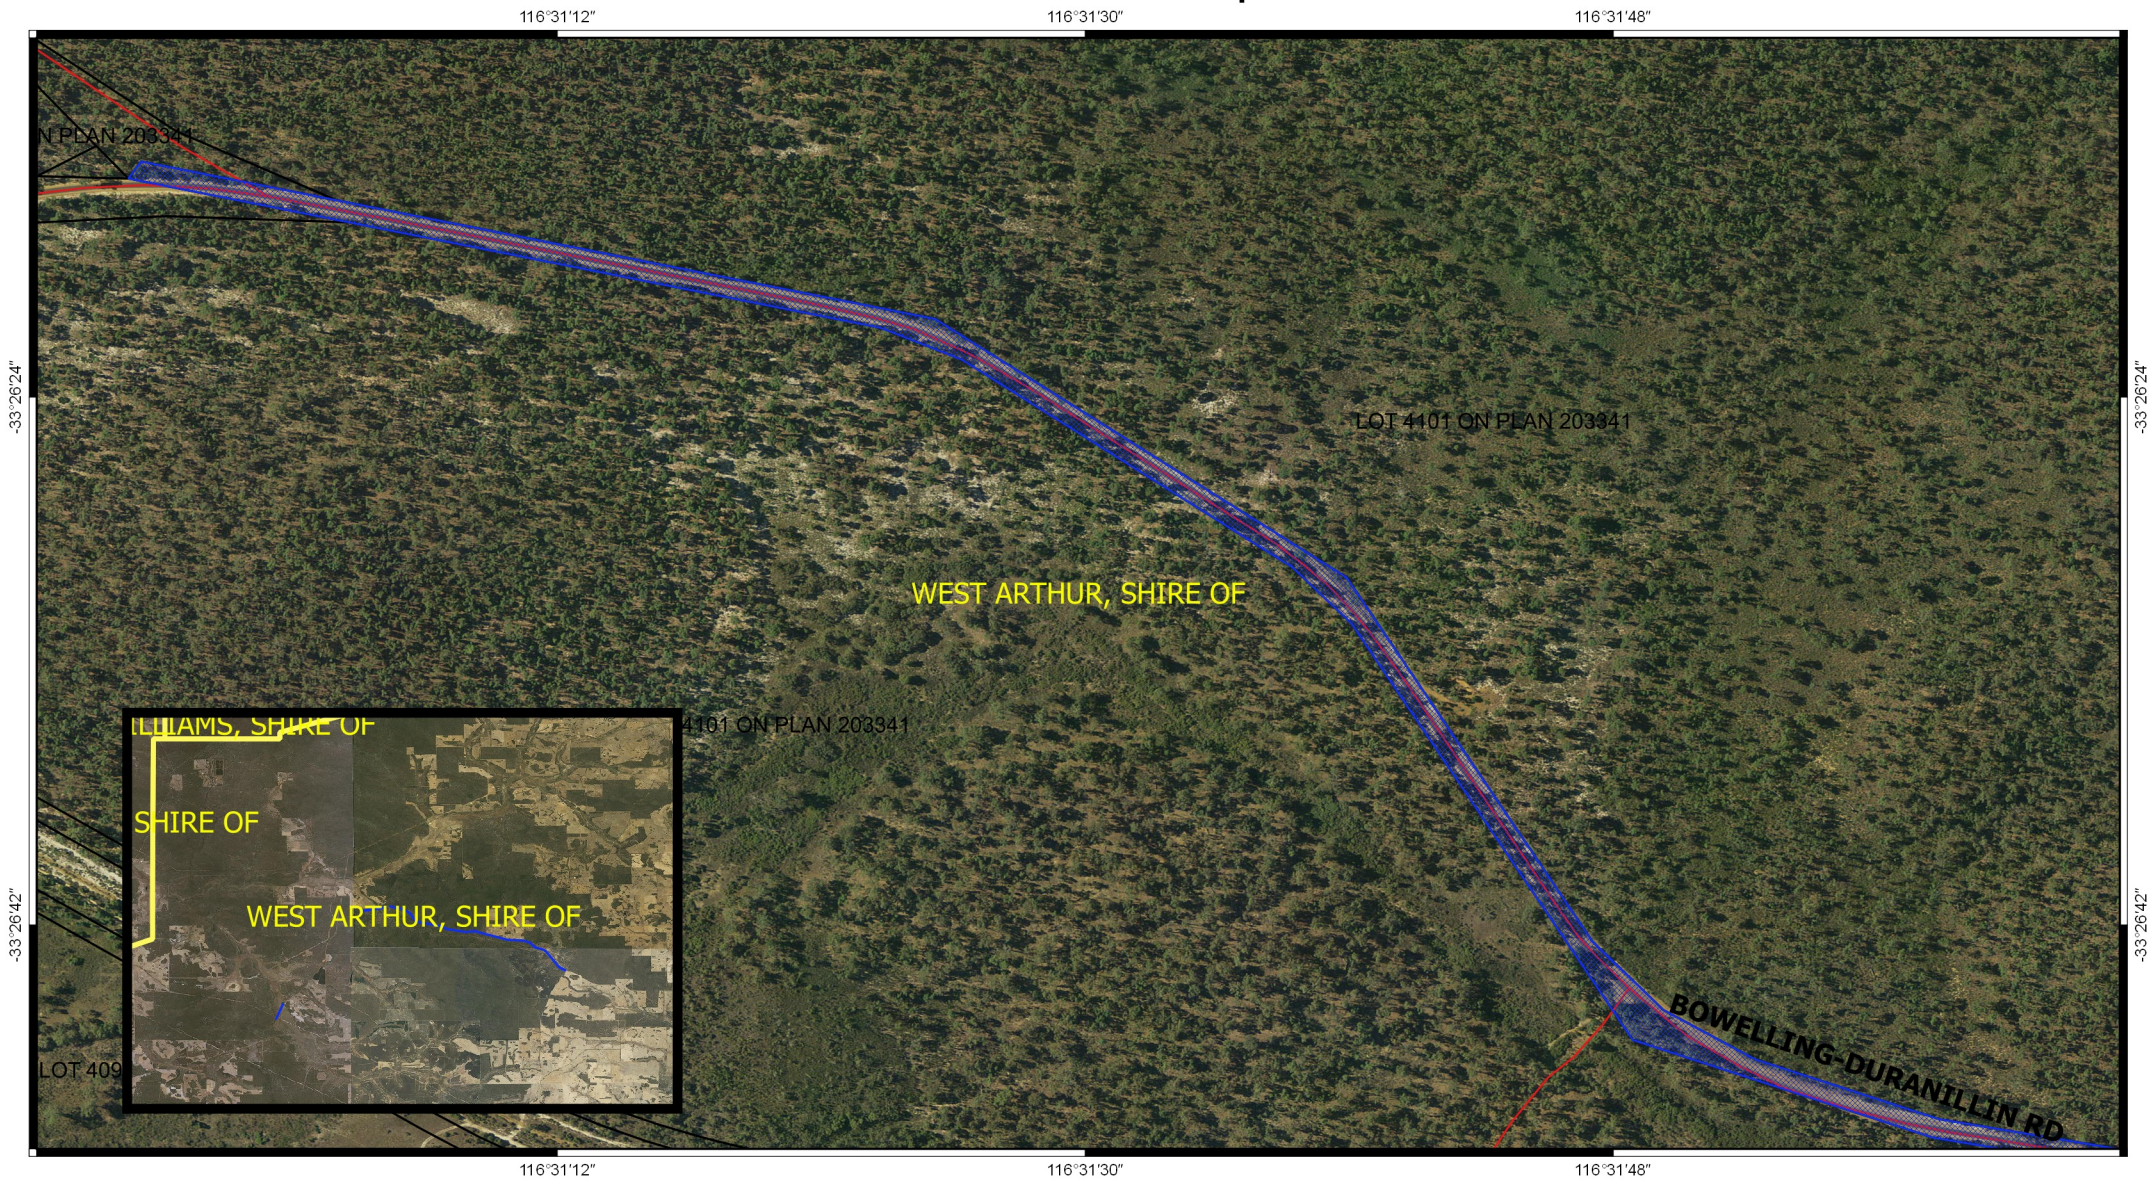

CPS 7827/1 - Map c

Legend

-  Areas applied to clear
-  LGA
-  Cadastre
-  Virtual Mosaic (LGATE-V001)
-  Roads

MGA 94
Geocentric Datum of Australia 1994

1:5,000

GOVERNMENT OF
WESTERN AUSTRALIA