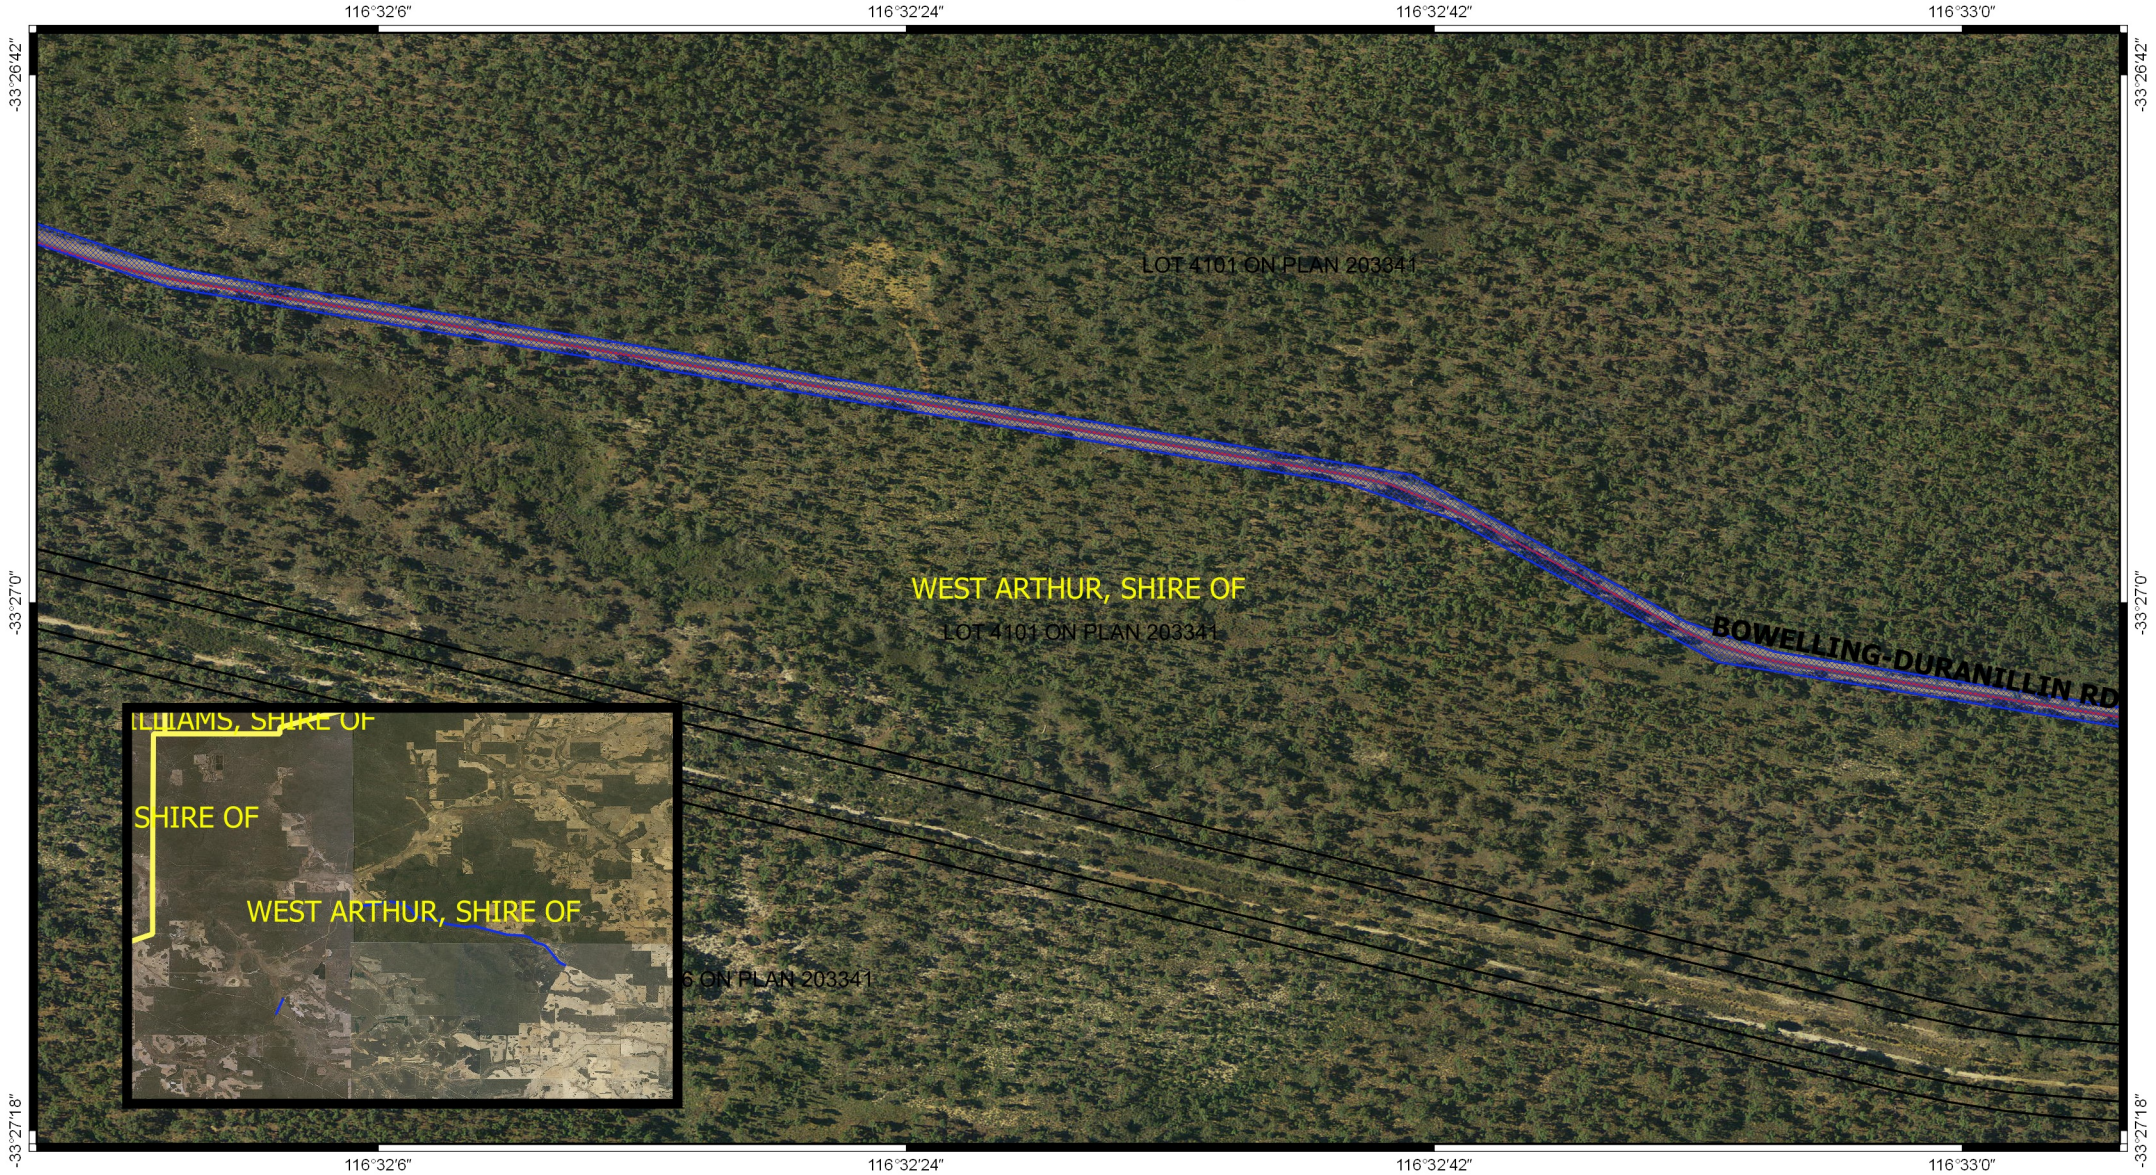

CPS 7827/1 - Map d

Legend

-  Areas applied to clear
-  LGA
-  Cadastre
-  Roads
- Virtual Mosaic (LGATE-V001)

MGA 94
Geocentric Datum of Australia 1994

1:4,999

GOVERNMENT OF
WESTERN AUSTRALIA