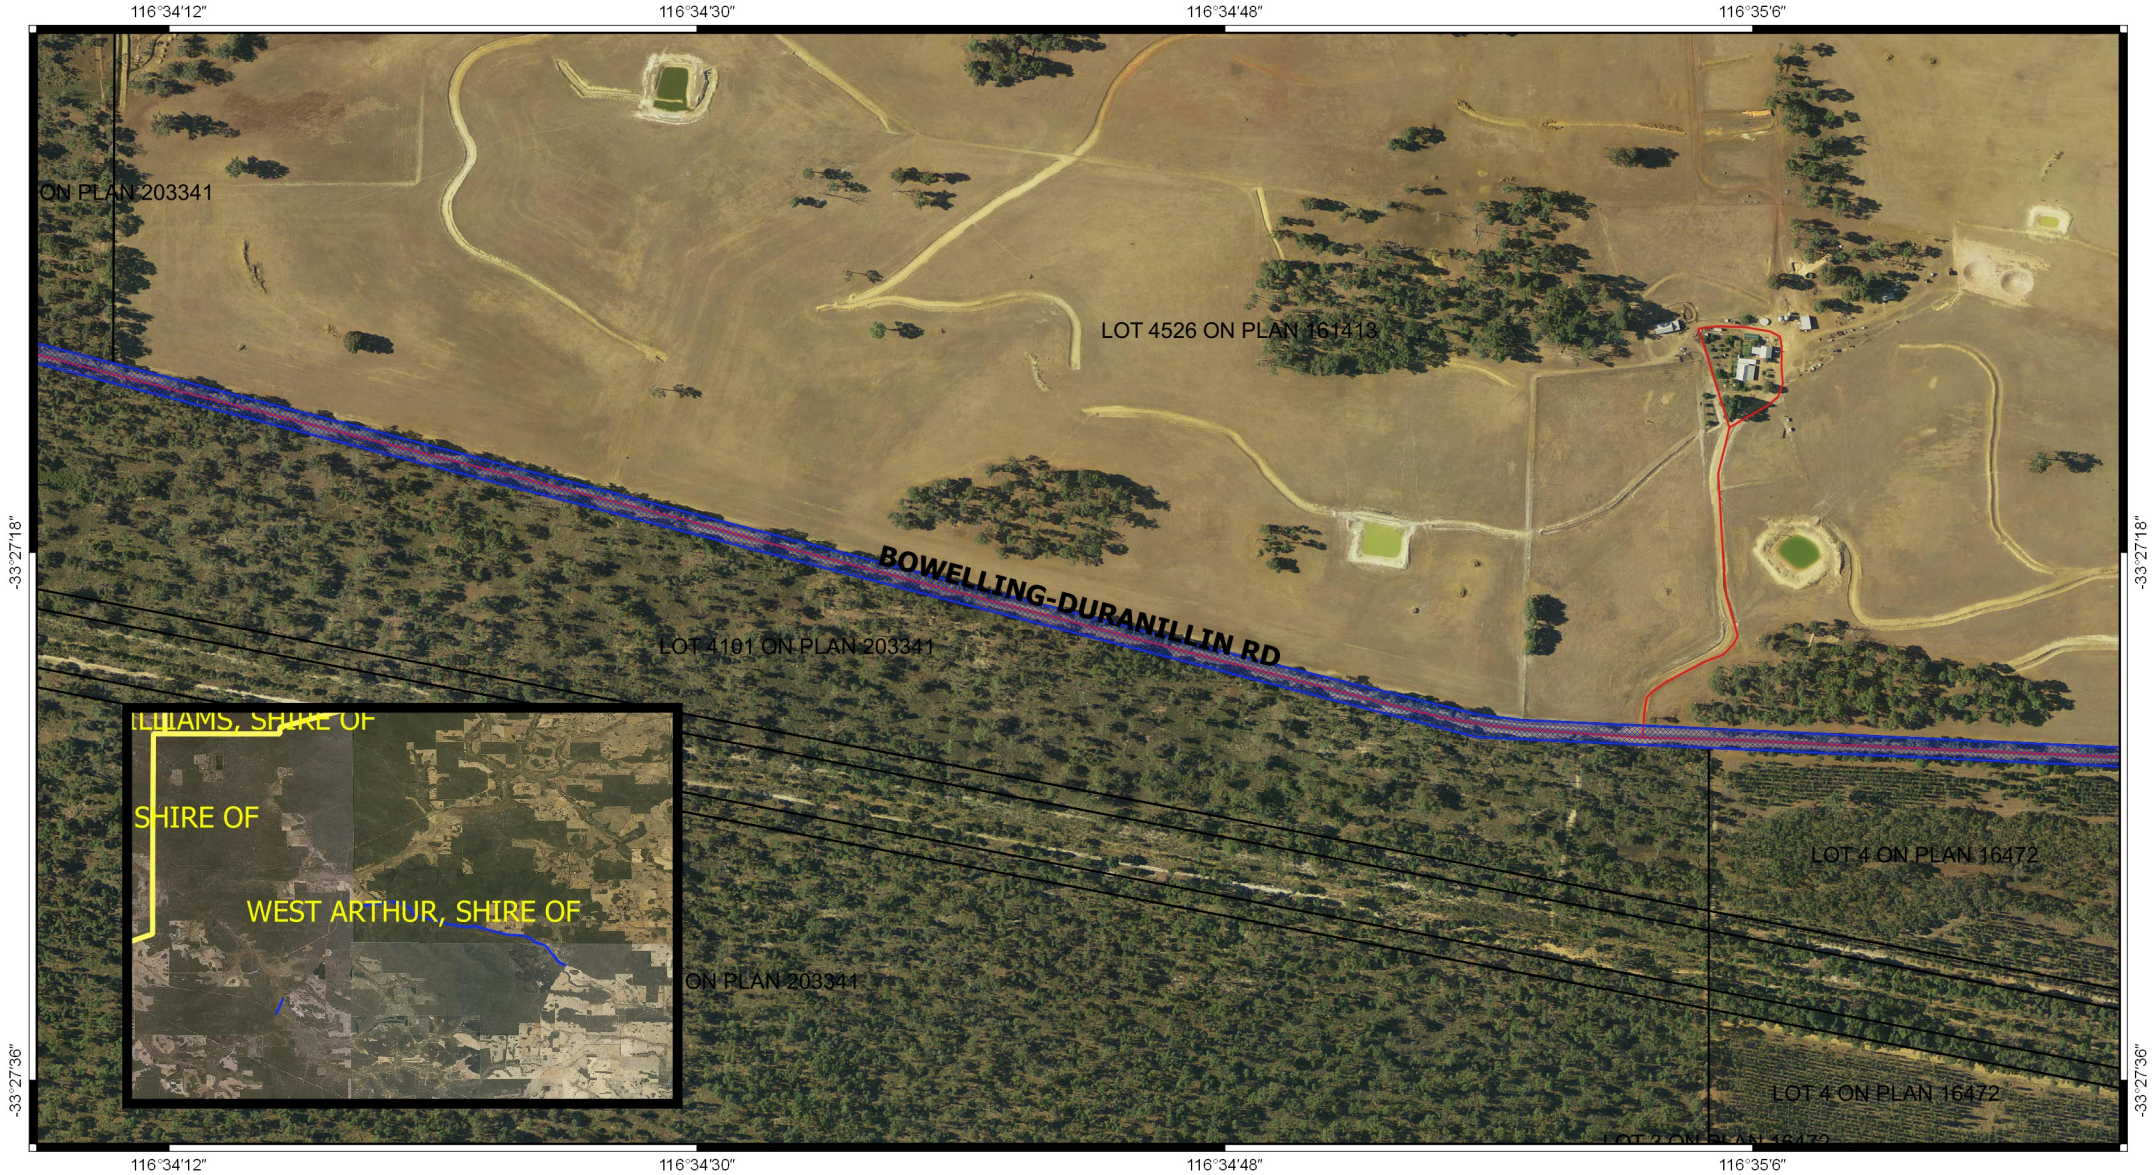

CPS 7827/1 - Map f

Legend

Virtual Mosaic (LGATE-V001)

MGA 94
Geocentric Datum of Australia 1994

1:5,000

GOVERNMENT OF
WESTERN AUSTRALIA