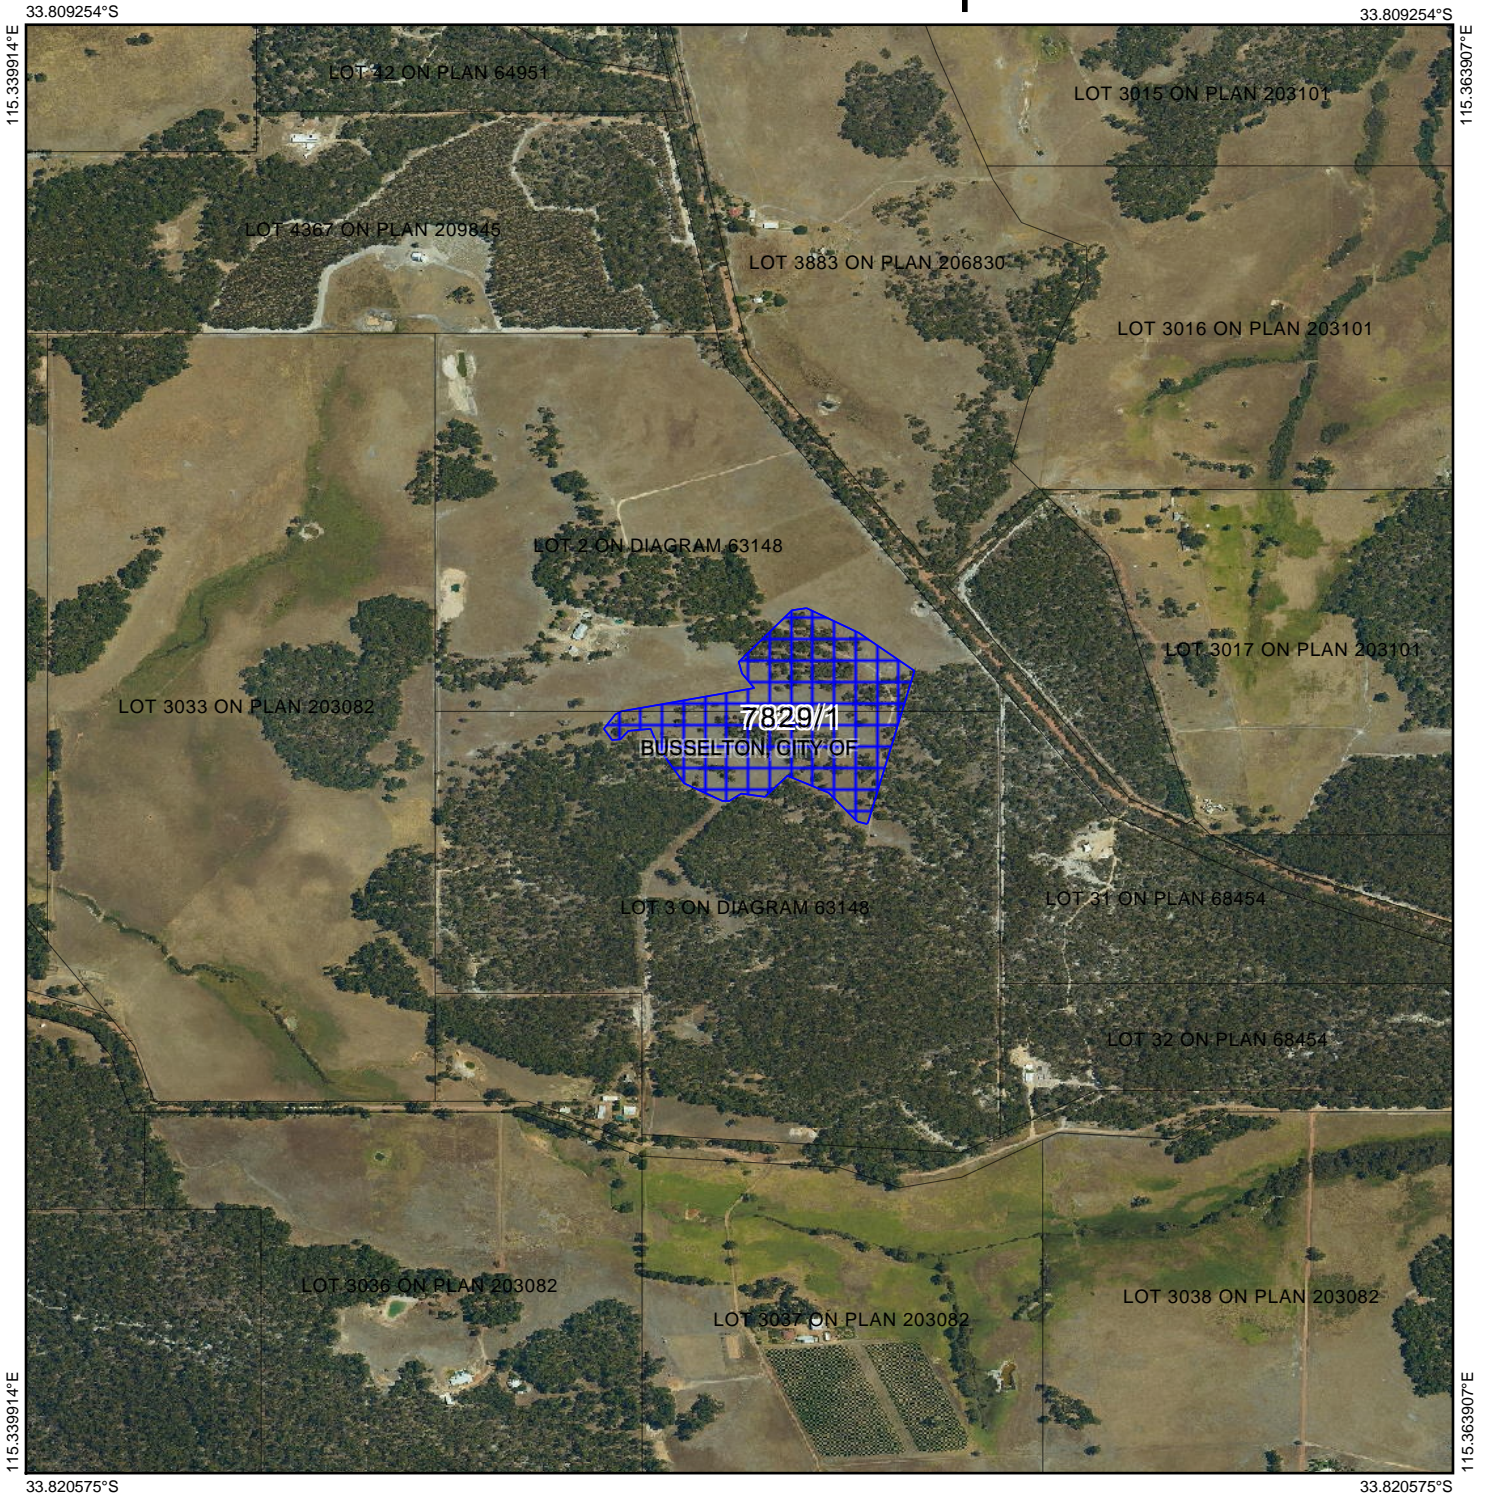

CPS 7829/1- Map

Legend

-  Clearing Instruments Proposals
-  Imagery
-  Local Government Authority

(Approximate when reproduced at A4)

GDA 94 (Lat/Long)

Geocentric Datum of Australia 1994

..... Date

GOVERNMENT OF
WESTERN AUSTRALIA
WA Crown Copyright 2017