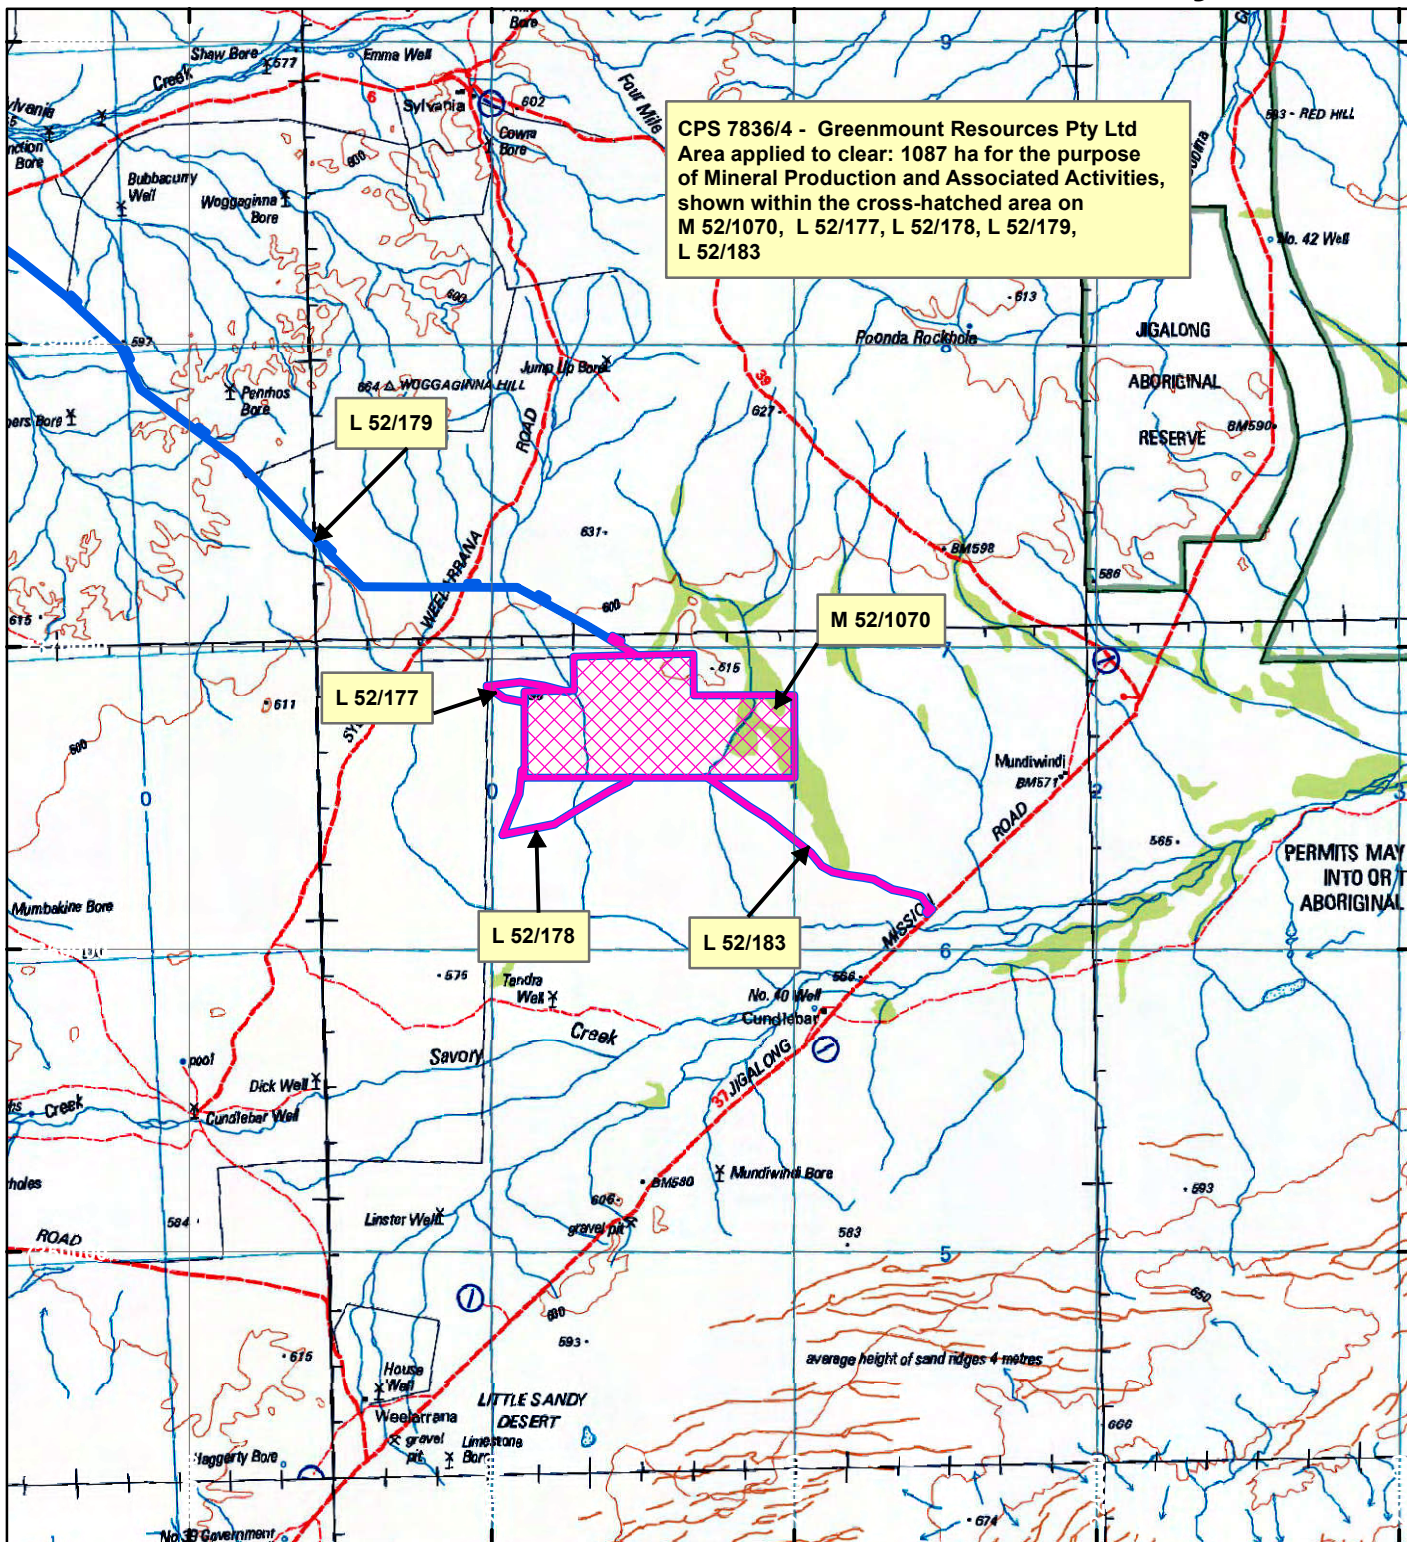

CPS 7836/4 - Greenmount Resources Pty Ltd

LEGEND

Clearing Instruments

Mining Tenements

Scale 1:250,000

(Approximate when reproduced at A4)

Geocentric Datum Australia 1994

..... Date .....

Officer with delegated authority under Section 20 of the Environmental Protection Act 1986

WA Crown Copyright 2002