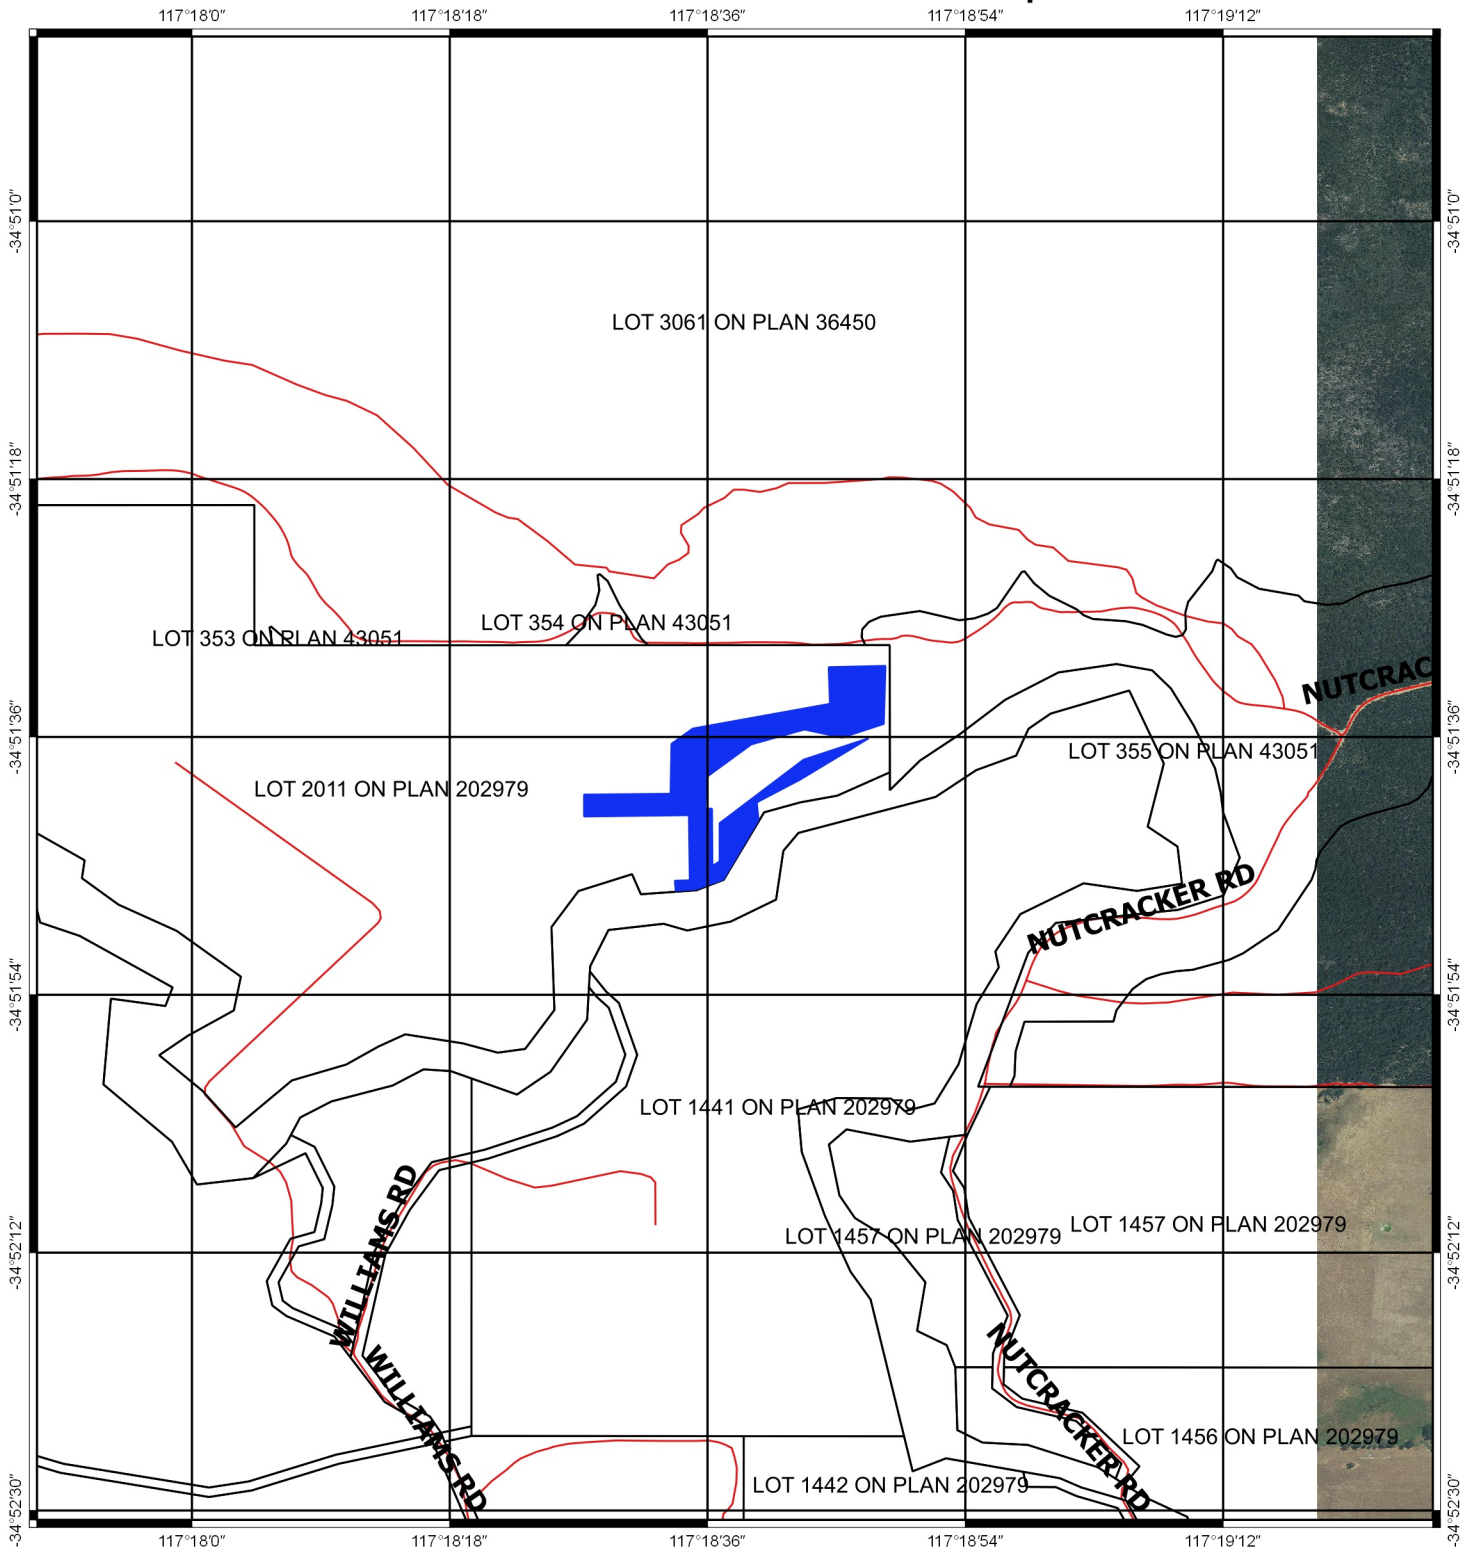

CPS 7838/1 - Context map

Legend

 Areas applied to clear

 Cadastre

 Roads

2017 Mosaics

Virtual Mosaic (LGATE-V001)

1:10,000

MGA 94
Geocentric Datum of Australia 1994

.....Date.....

Officer with delegated authority under Section 20
of the Environmental Protection Act 1986

**GOVERNMENT OF
WESTERN AUSTRALIA**