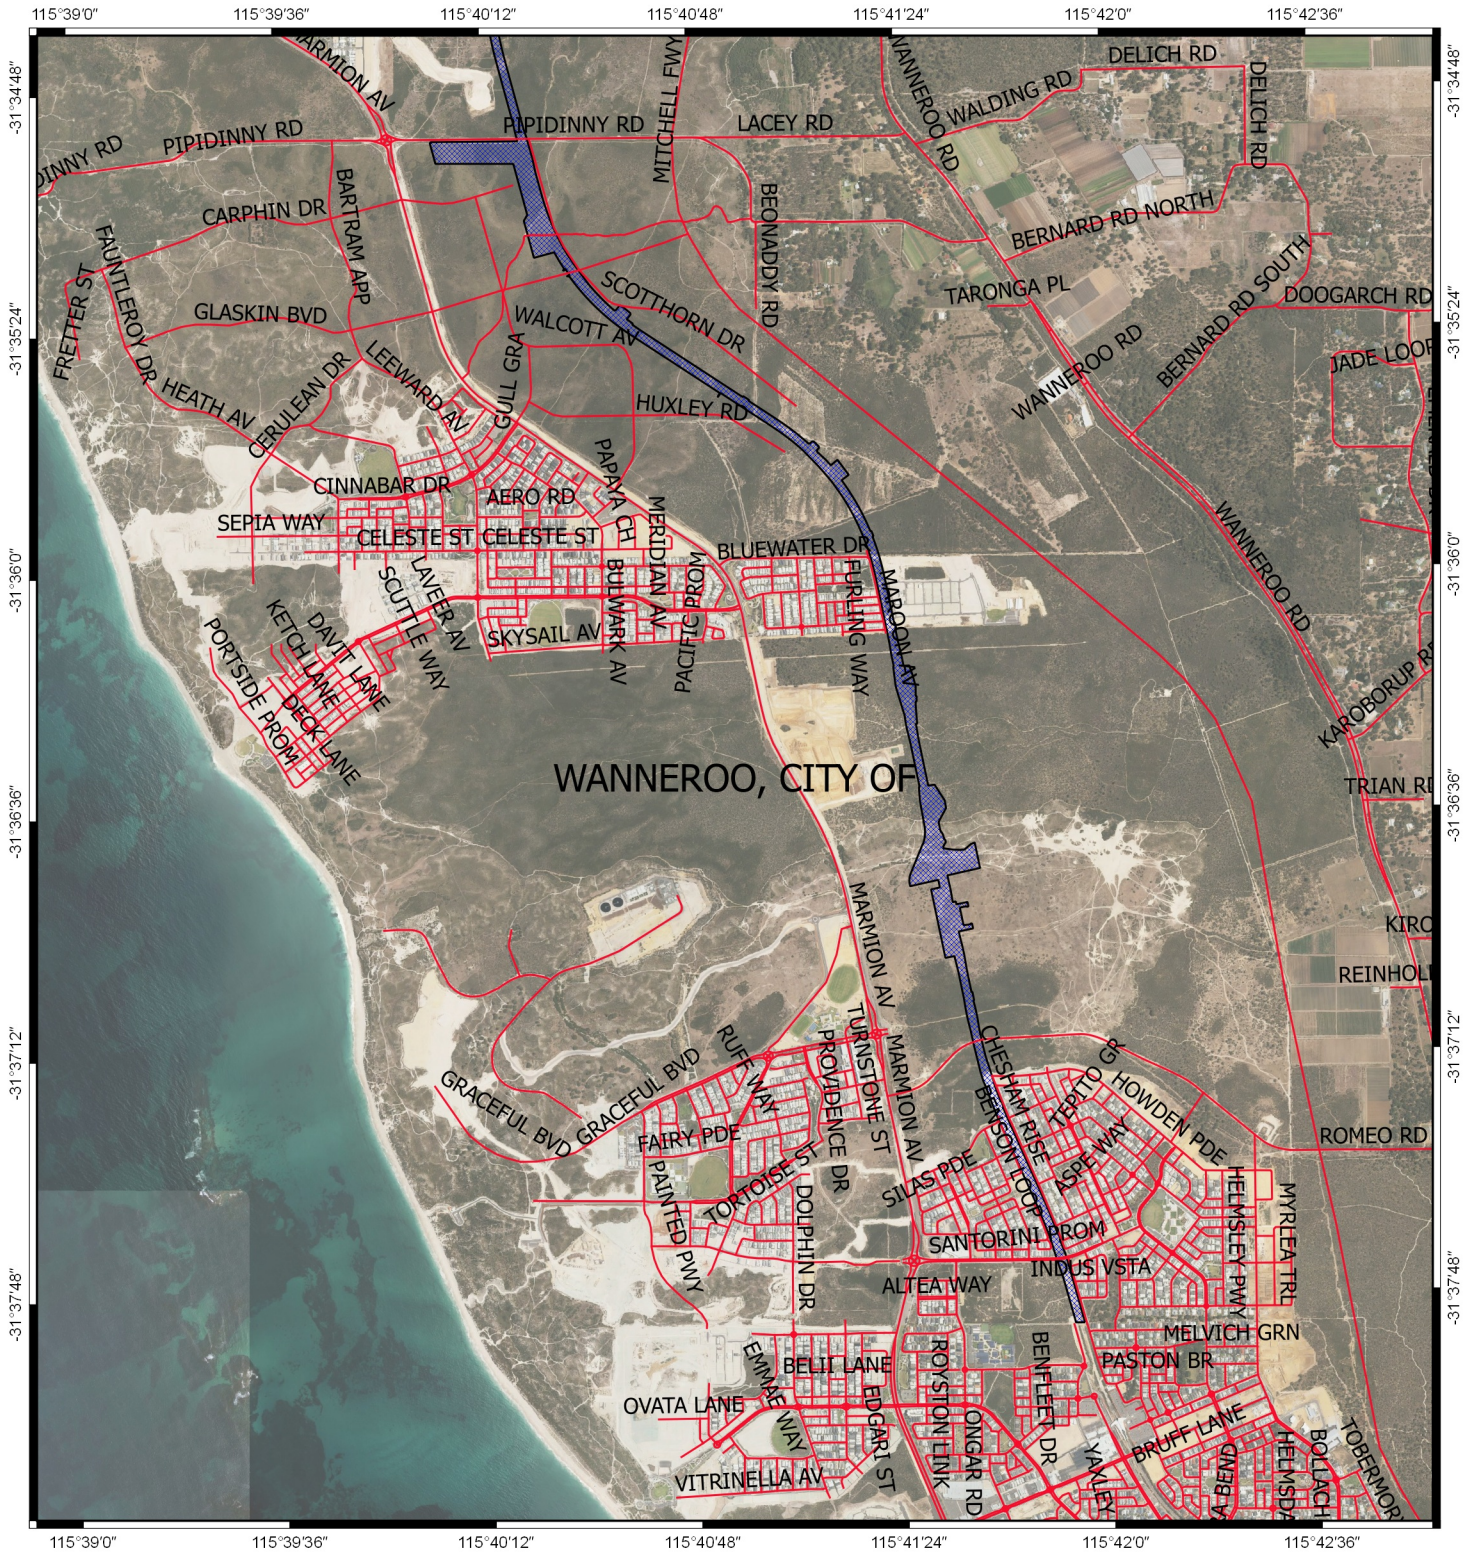

CPS 7843/1 - Map (b)

Legend

base layers

 LOCAL_GOV_AUTHORITIES_DLI

 roads

flora (rare, PEC, TEC)

 ClearingBoundaryFootprint

Virtual Mosaic - WA Now

MGA 94
Geocentric Datum of Australia 1994

..... Date.....

Officer with delegated authority under Section 20
of the Environmental Protection Act 1986

GOVERNMENT OF
WESTERN AUSTRALIA