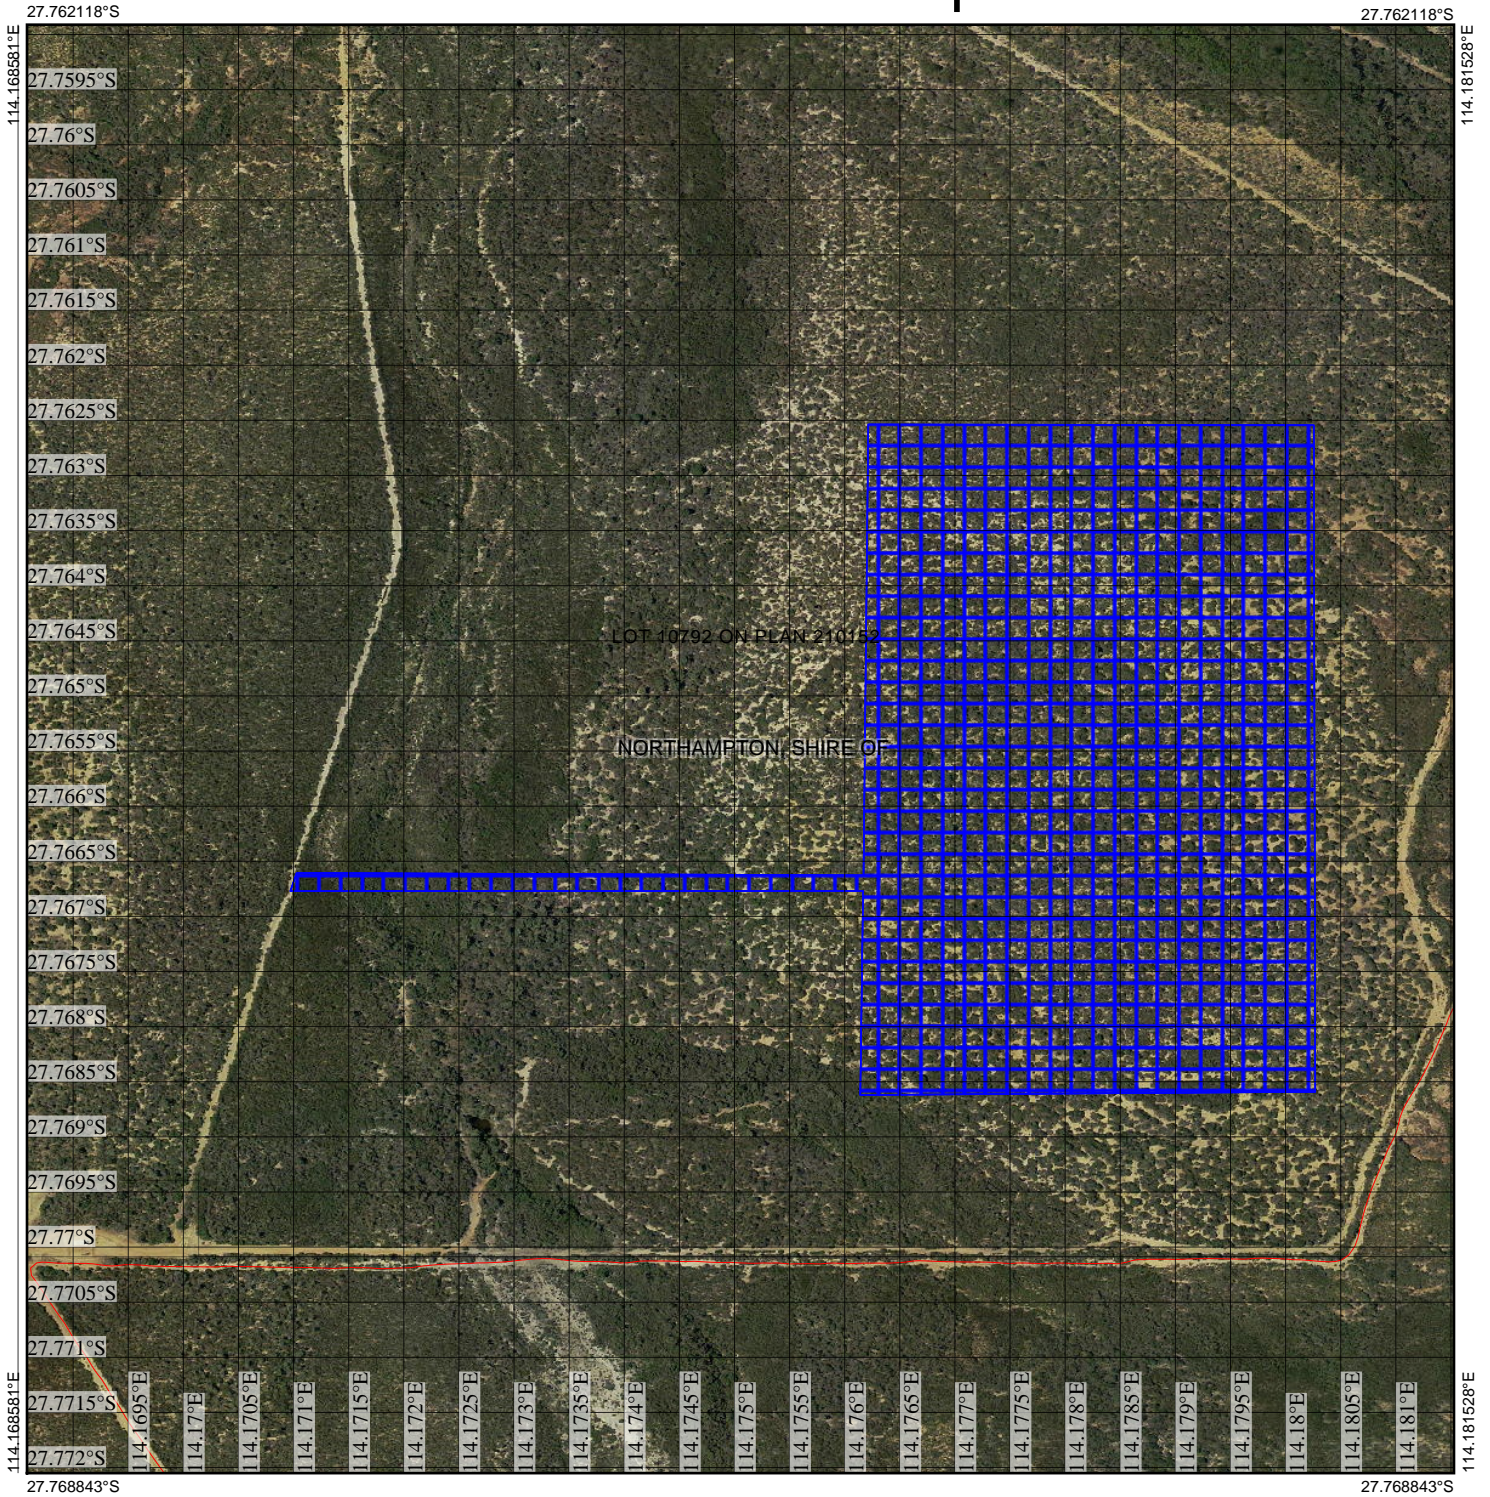

CPS 7850/1-map

Legend

-  Clearing Instruments Proposals
-  Roads
-  Imagery
-  Local Government Authority

(Approximate when reproduced at A4)

GDA 94 (Lat/Long)

Geocentric Datum of Australia 1994

..... Date

GOVERNMENT OF
WESTERN AUSTRALIA
WA Crown Copyright 2017