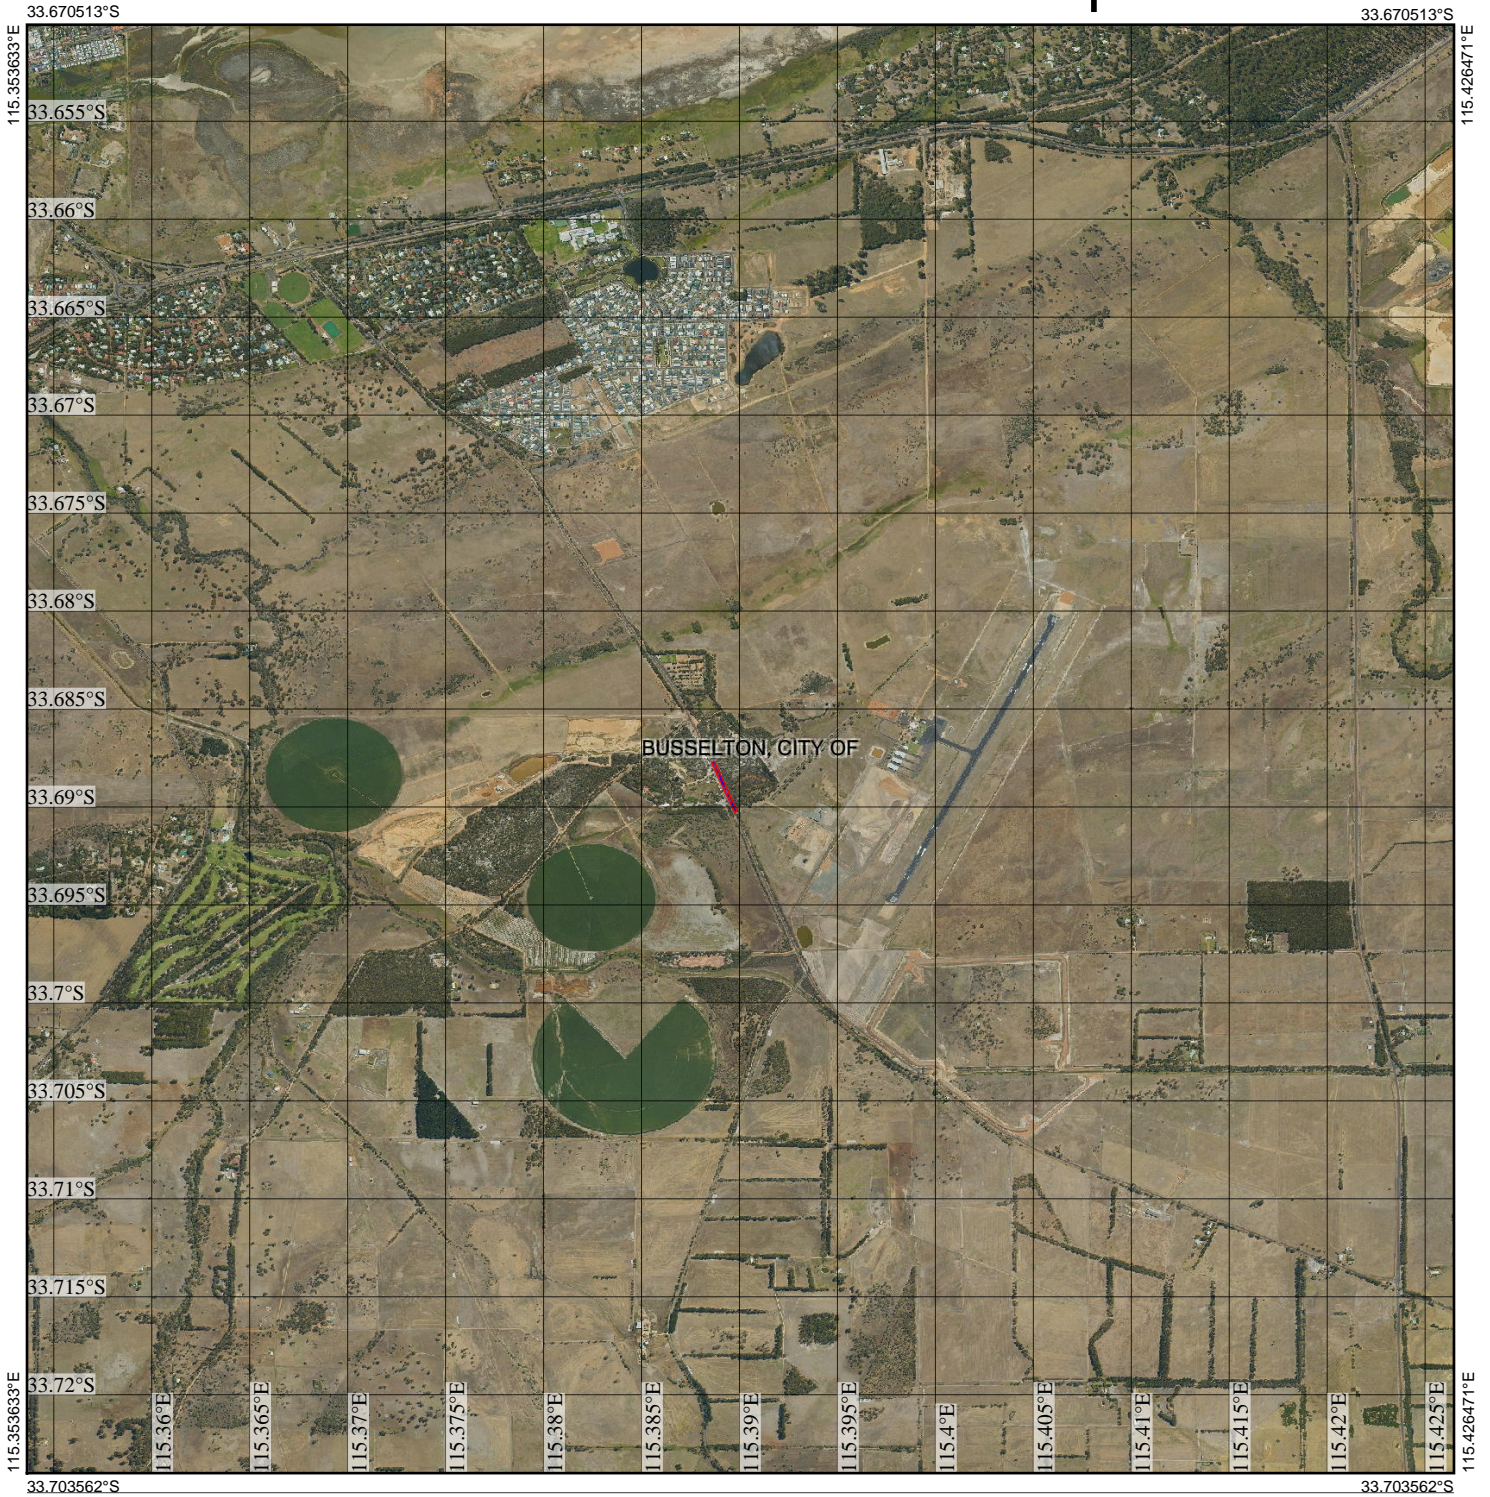

CPS 7851/1 - Context Map

Legend

-  Clearing Instruments Proposals
-  Imagery
-  Local Government Authority

(Approximate when reproduced at A4)

GDA 94 (Lat/Long)

Geocentric Datum of Australia 1994

..... Date

GOVERNMENT OF
WESTERN AUSTRALIA
WA Crown Copyright 2017