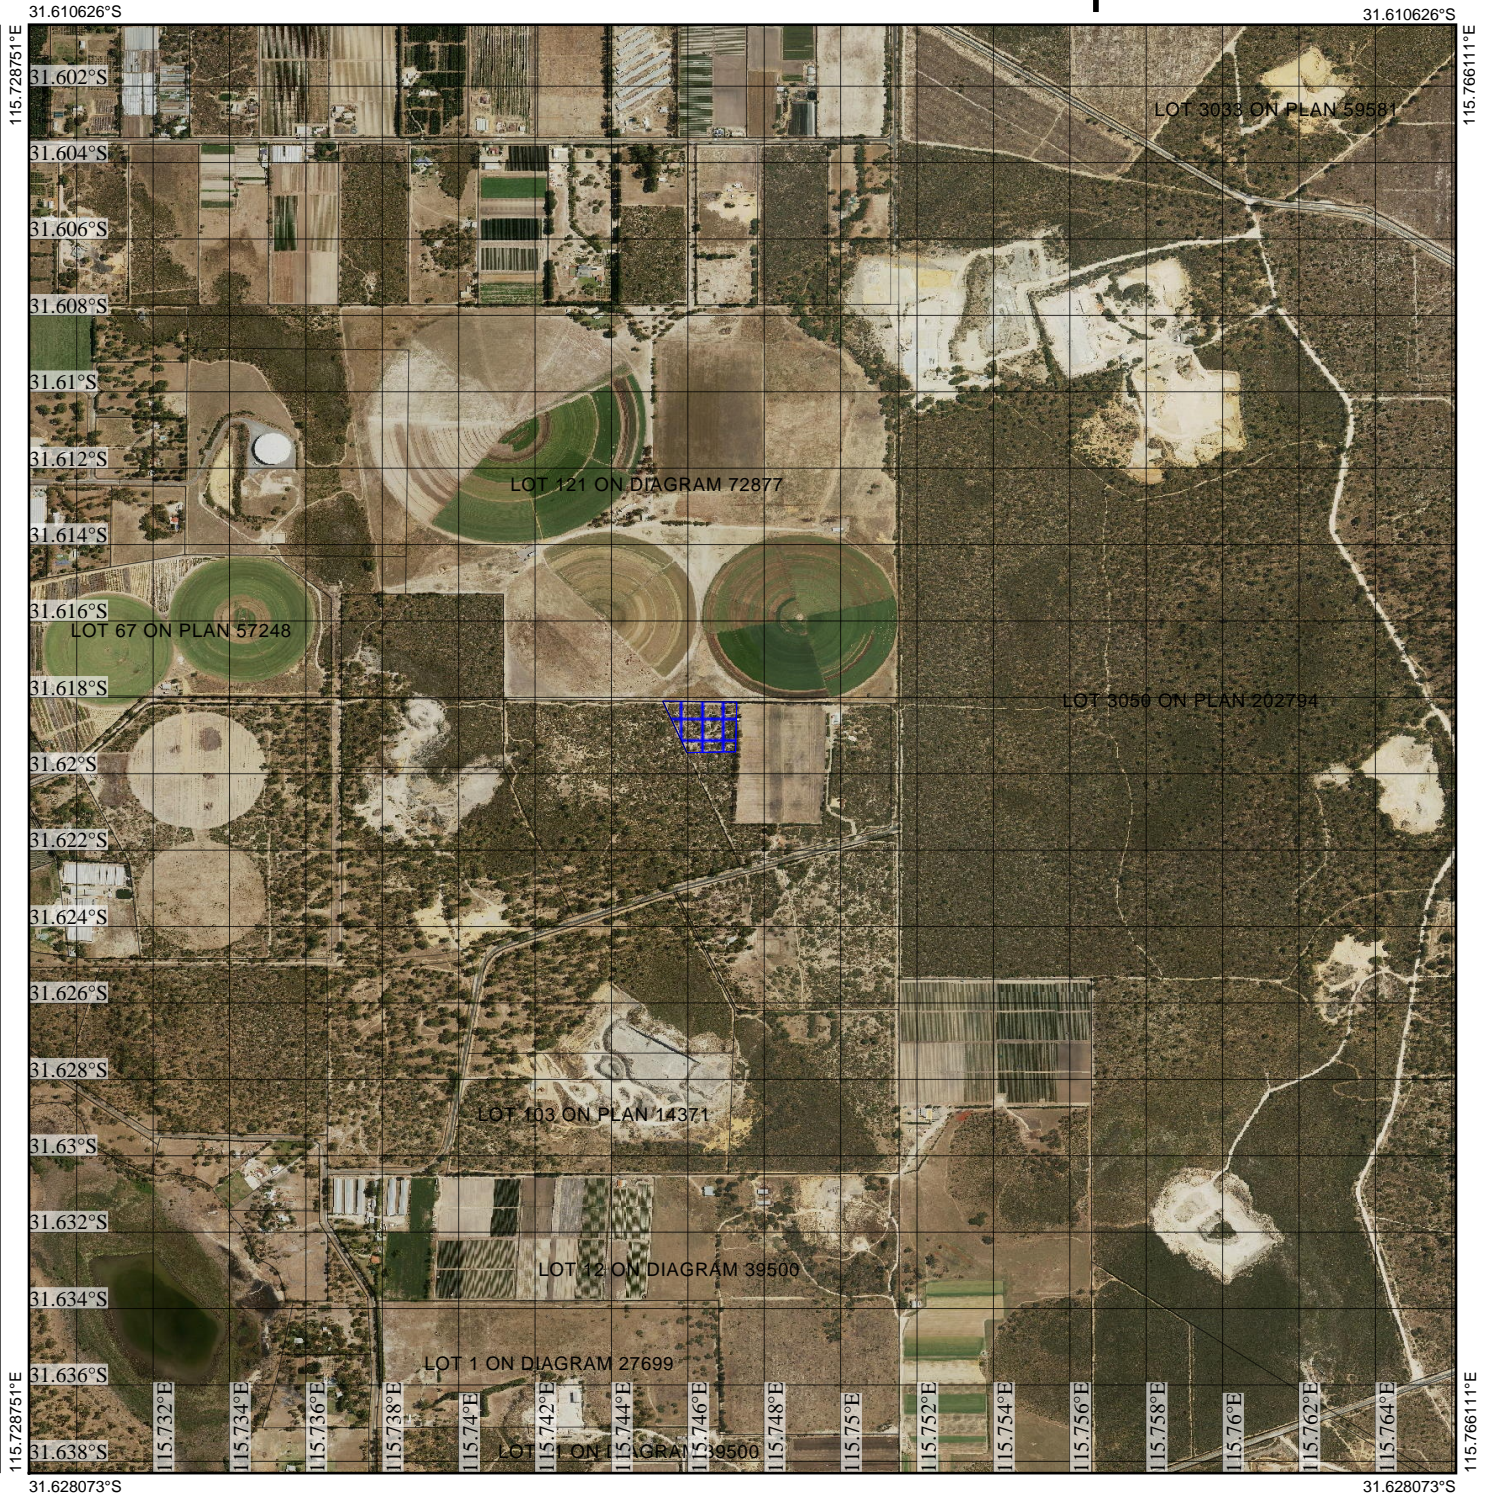

CPS 7853/1 - Context Map

Legend

-  Clearing Instruments Proposals
-  Imagery

(Approximate when reproduced at A4)

GDA 94 (Lat/Long)

Geocentric Datum of Australia 1994

..... Date

GOVERNMENT OF
WESTERN AUSTRALIA
WA Crown Copyright 2017