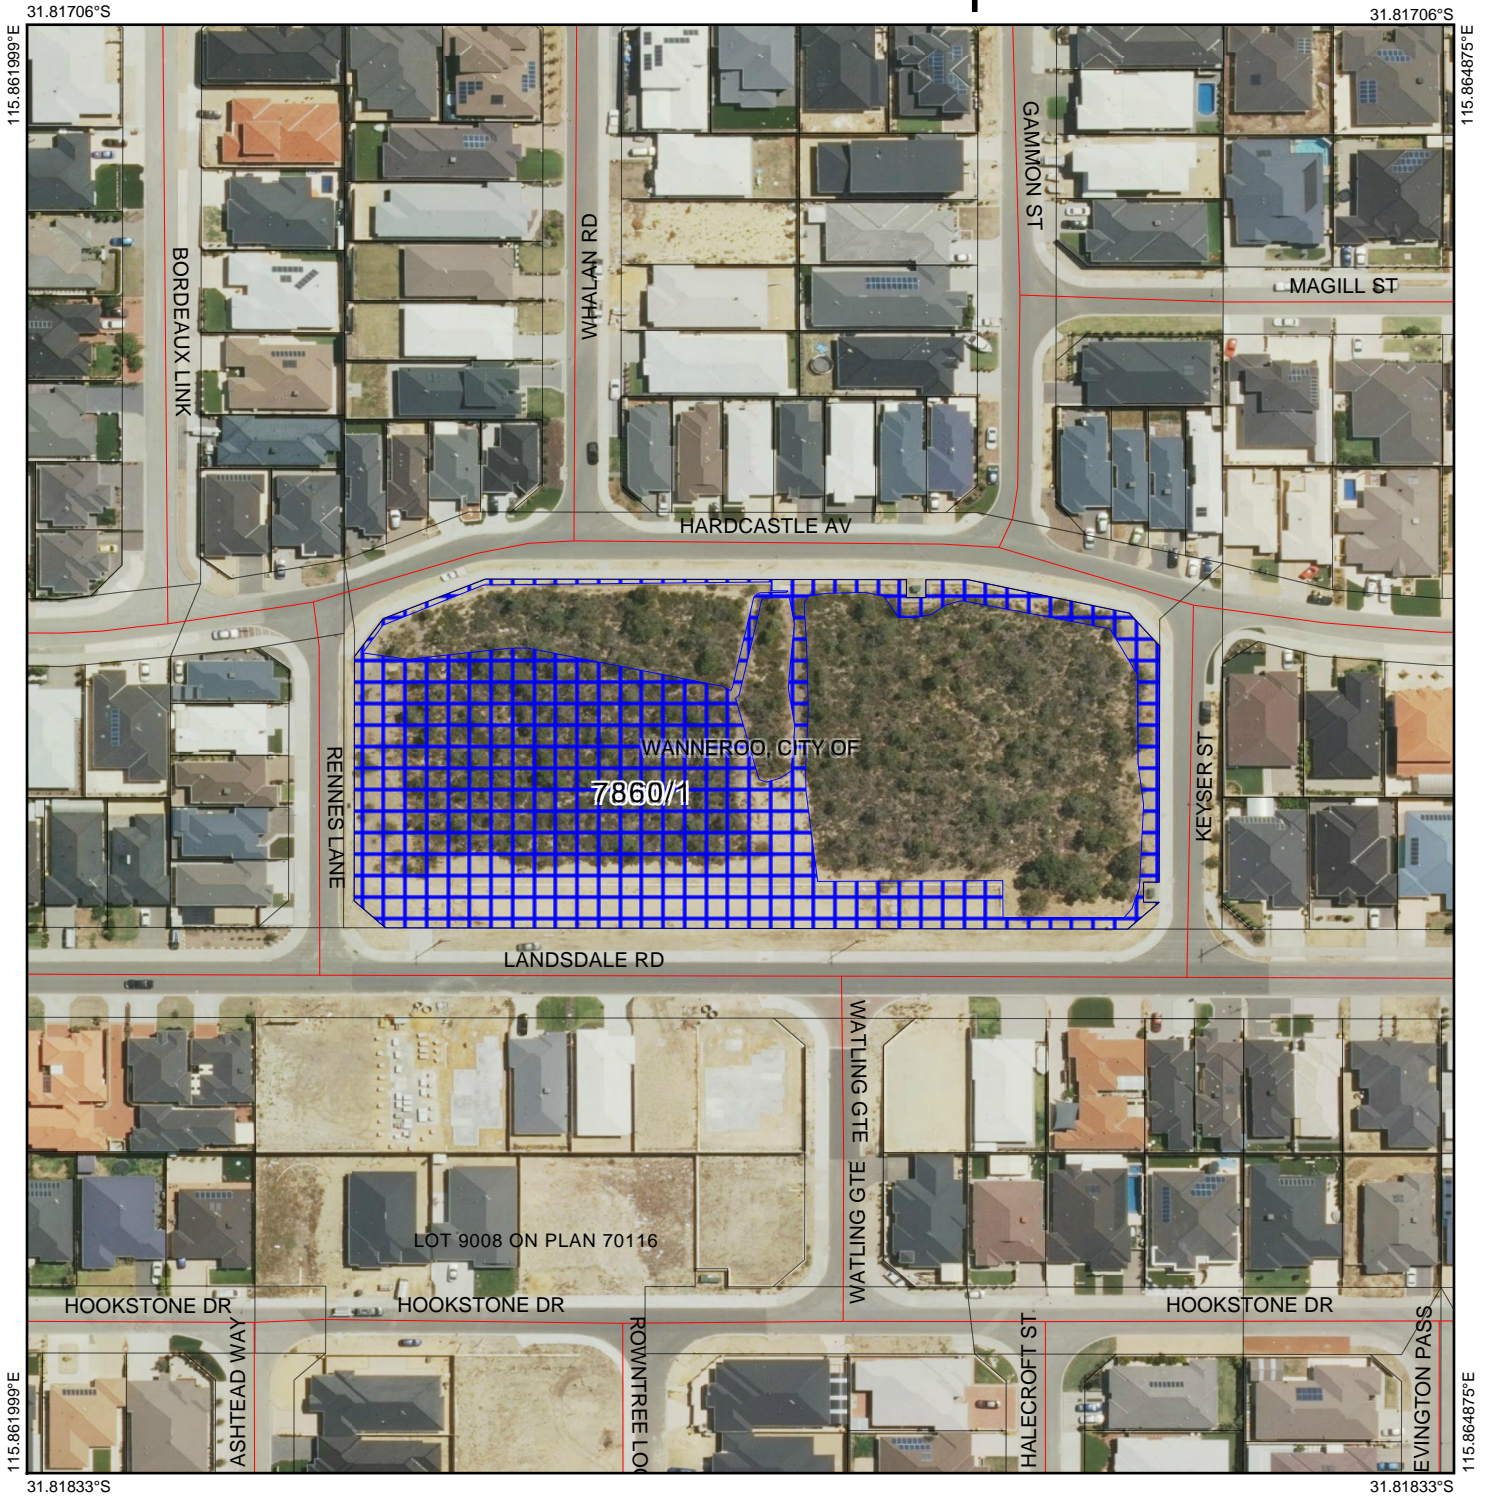

CPS 7860/1 - Map

Legend

-  Clearing Instruments Proposals
-  Roads
-  Imagery
-  Local Government Authority
-  Cadastre

(Approximate when reproduced at A4)

GDA 94 (Lat/Long)

Geocentric Datum of Australia 1994