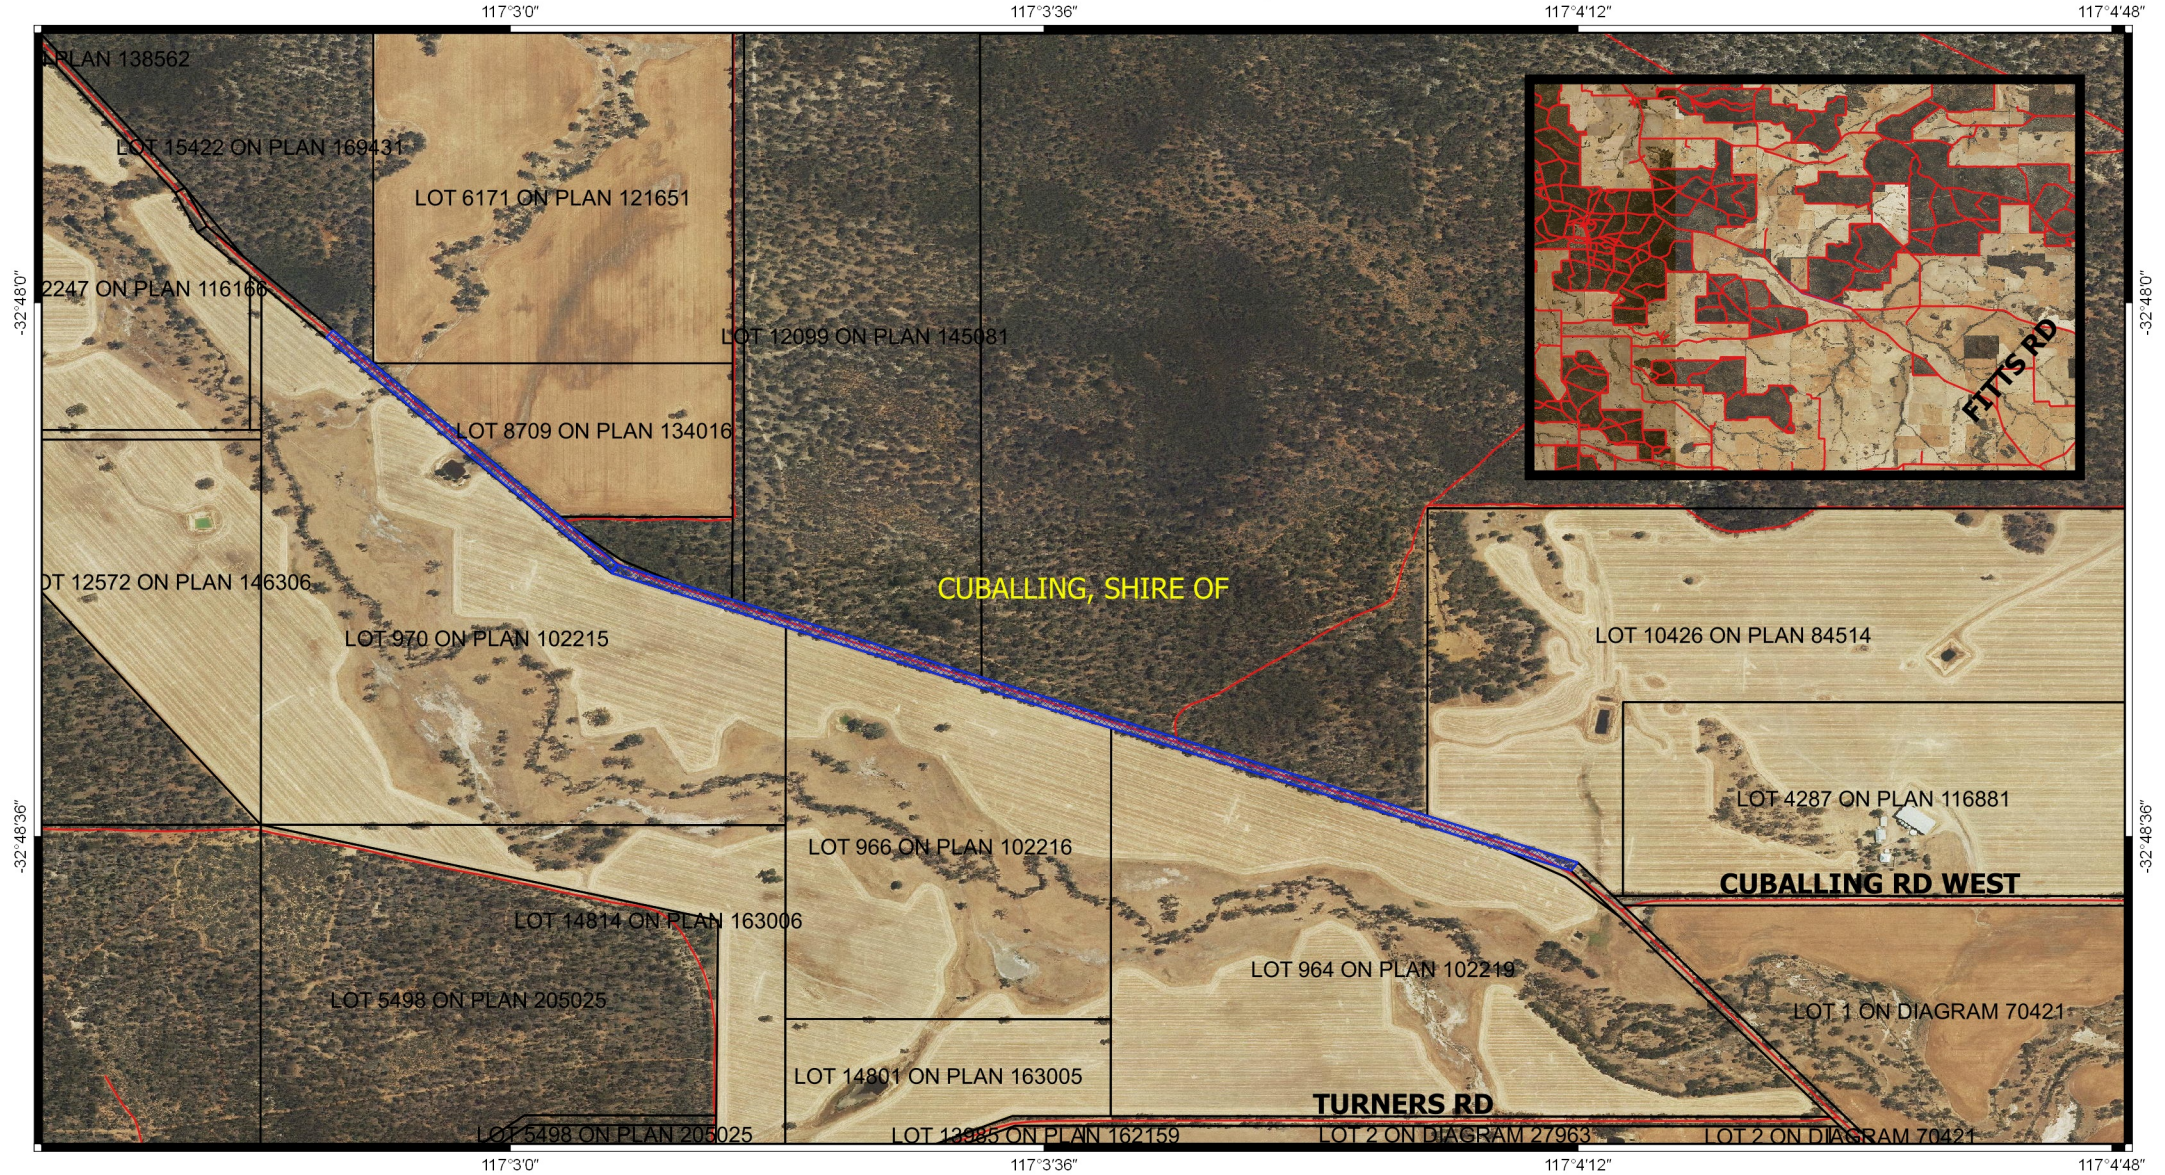

# CPS 7869/1 - Map

## Legend

— Roads

▨ Areas applied to clear

□ Cadastre

▭ LGA

Virtual Mosaic (LGATE-V001)

MGA 94  
Geocentric Datum of Australia 1994

1:10,000