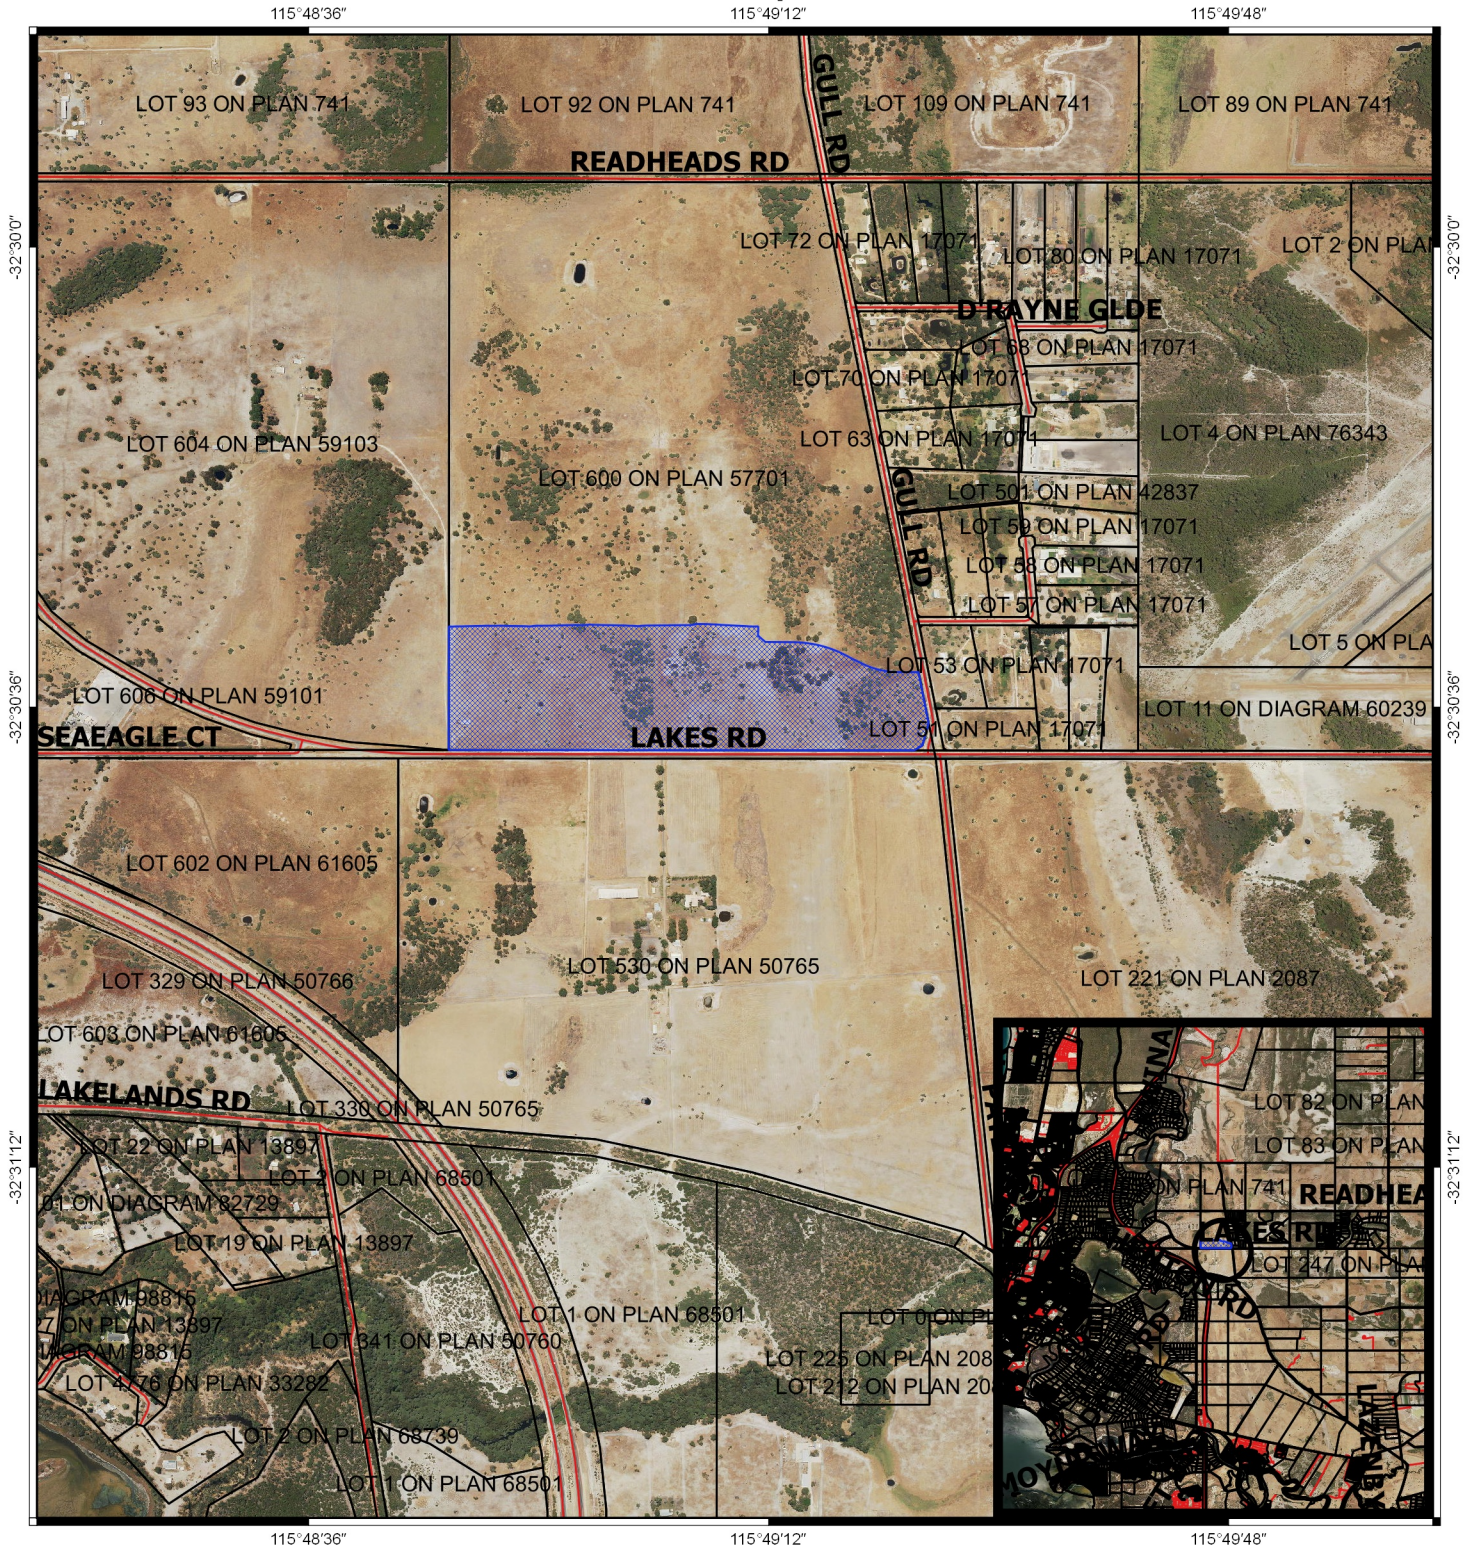

# CPS 7878/1 - Map and Context

## Legend

Areas applied to clear

Cadastre

Roads

Virtual Mosaic (LGATE-V001)

1:11,683  
MGA 94  
Geocentric Datum of Australia 1994

.....Date.....

Officer with delegated authority under Section 20  
of the Environmental Protection Act 1986